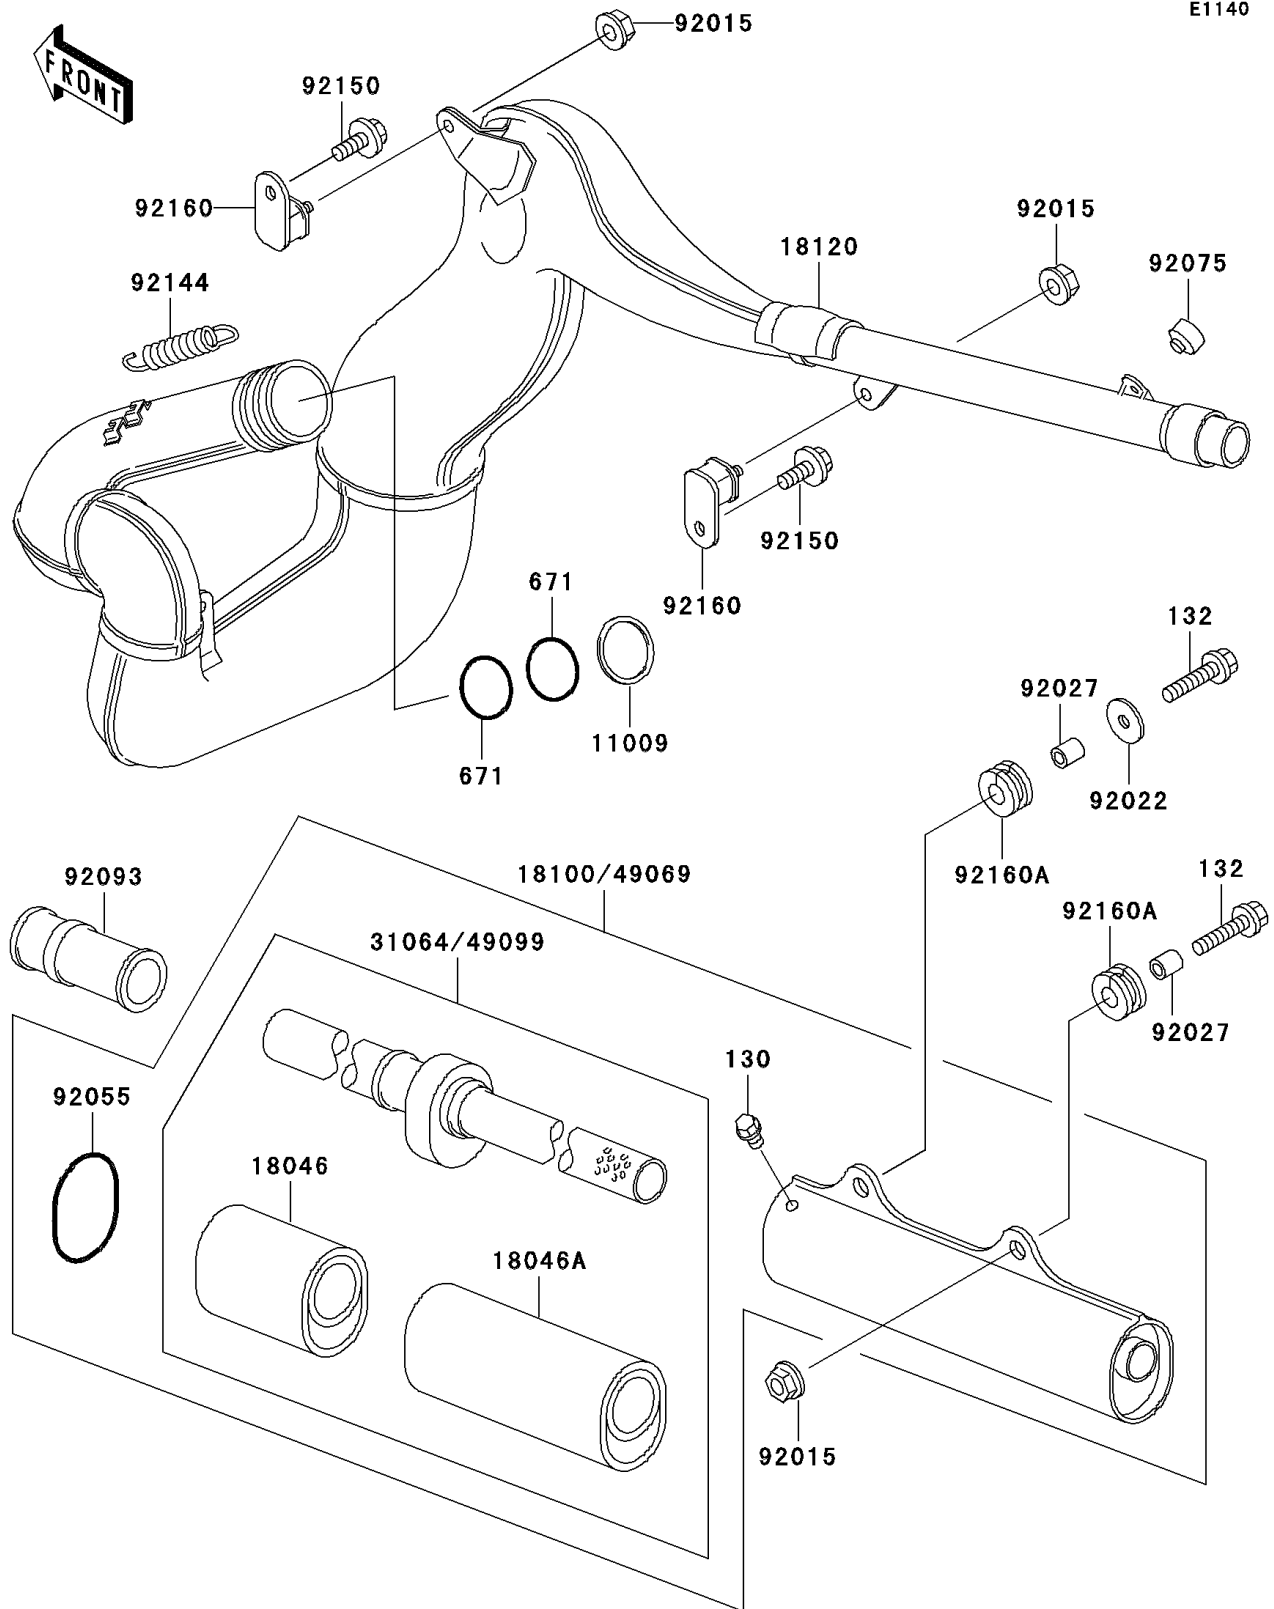

1999 KX500

PARTS DIAGRAM

Muffler(s)

1999 KX500

PARTS LIST

Muffler(s)

Kawasaki

Let the Good Times Roll®

ITEM NAME

PART NUMBER

QUANTITY
