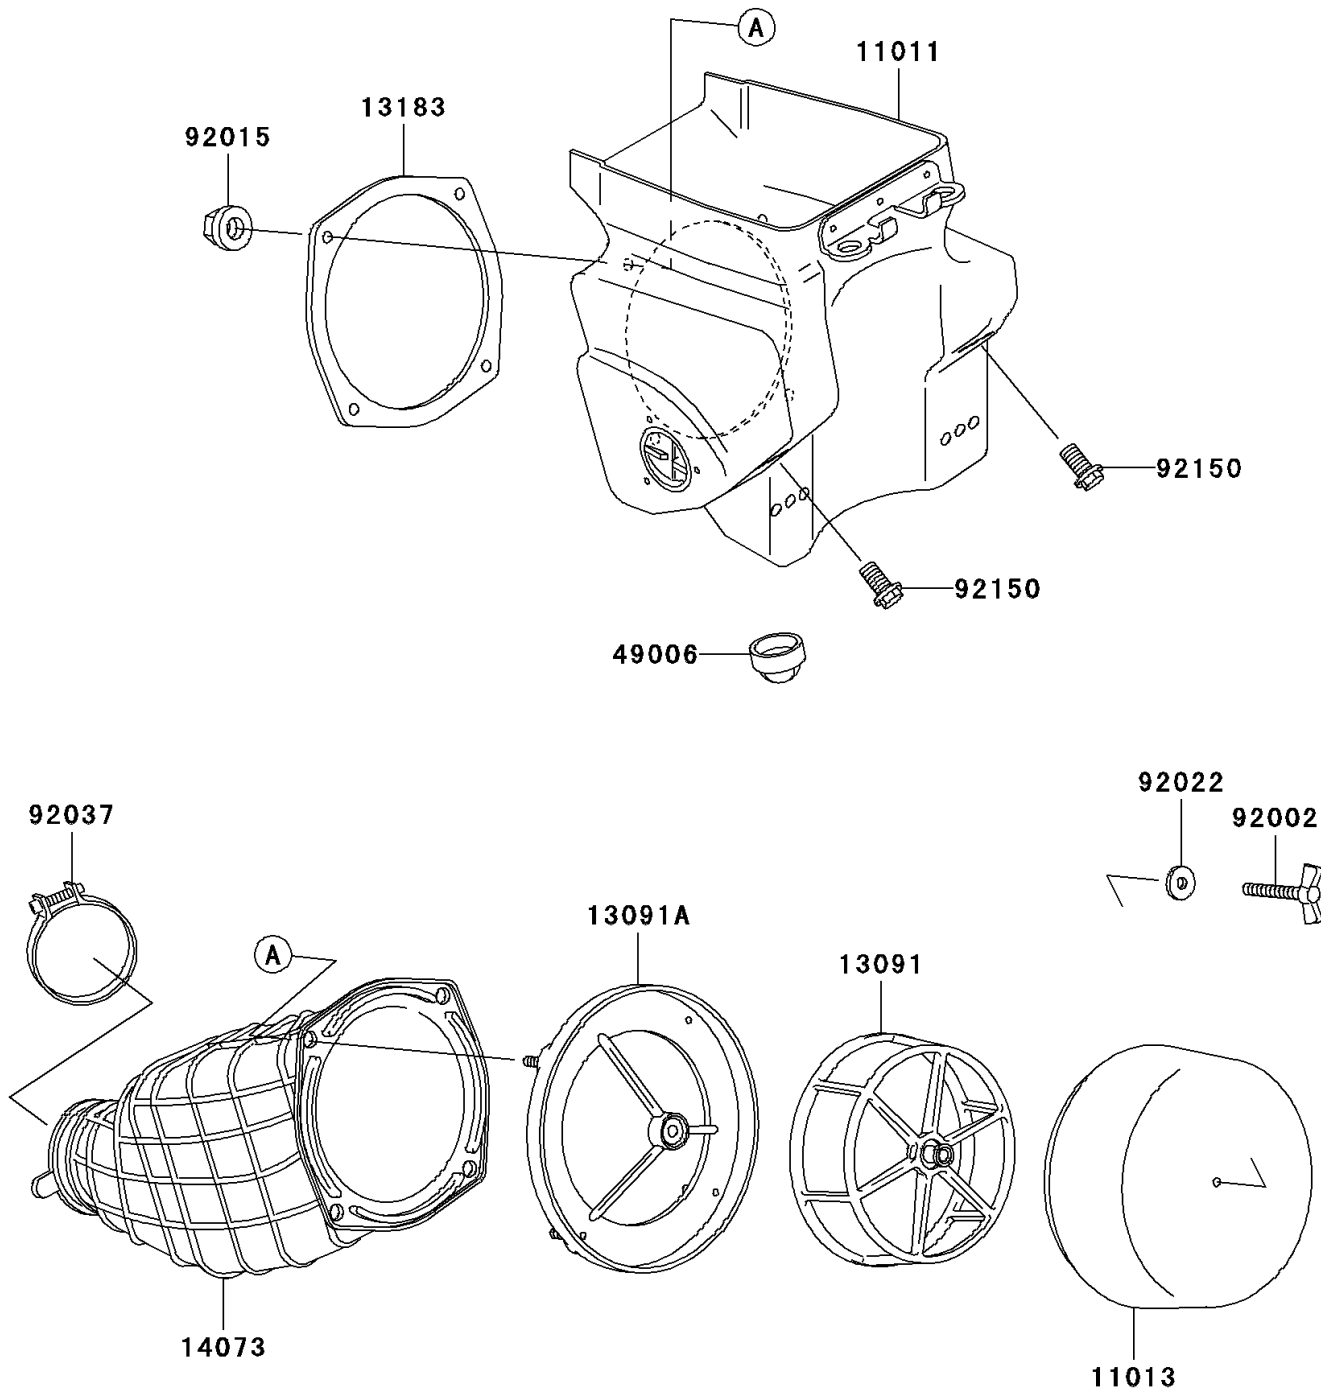

2001 KX500

PARTS DIAGRAM

Air Cleaner

E1130

2001 KX500

PARTS LIST

Air Cleaner

Kawasaki

Let the Good Times Roll®

ITEM NAME

PART NUMBER

QUANTITY
