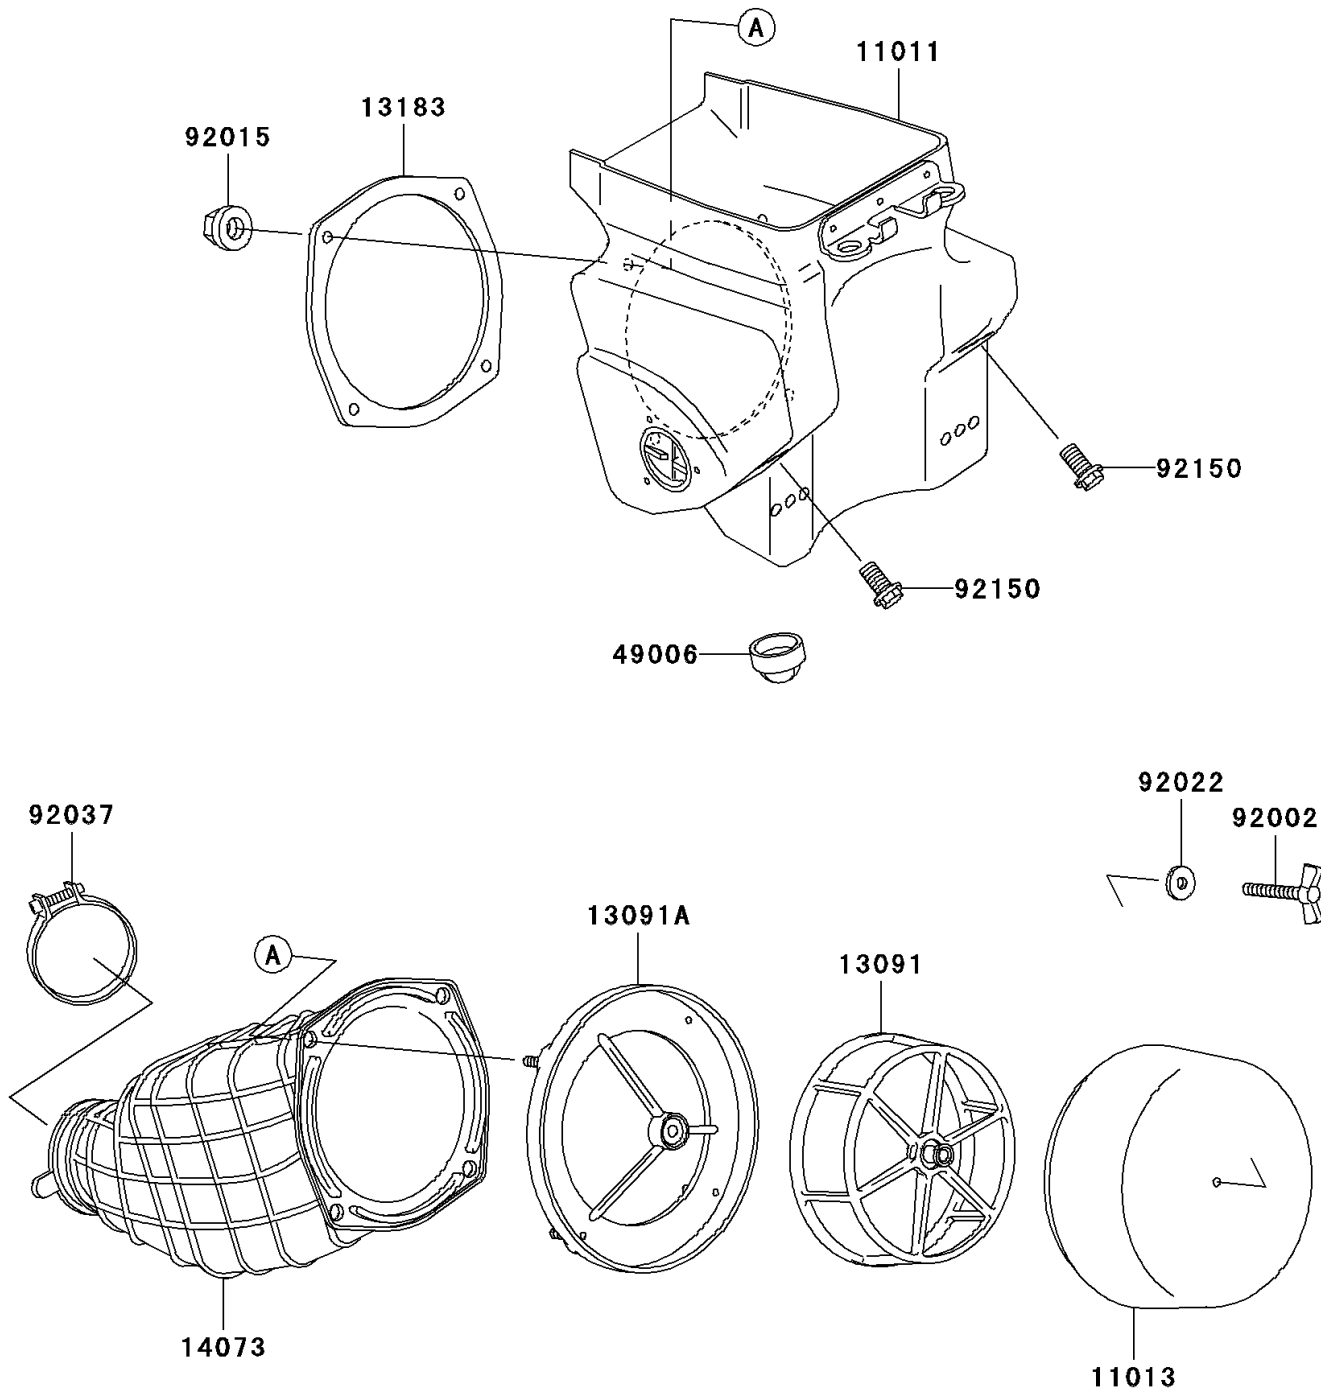

2000 KX500

PARTS DIAGRAM

Air Cleaner

E1130

2000 KX500

PARTS LIST

Air Cleaner

Kawasaki

Let the Good Times Roll®

ITEM NAME

PART NUMBER

QUANTITY
