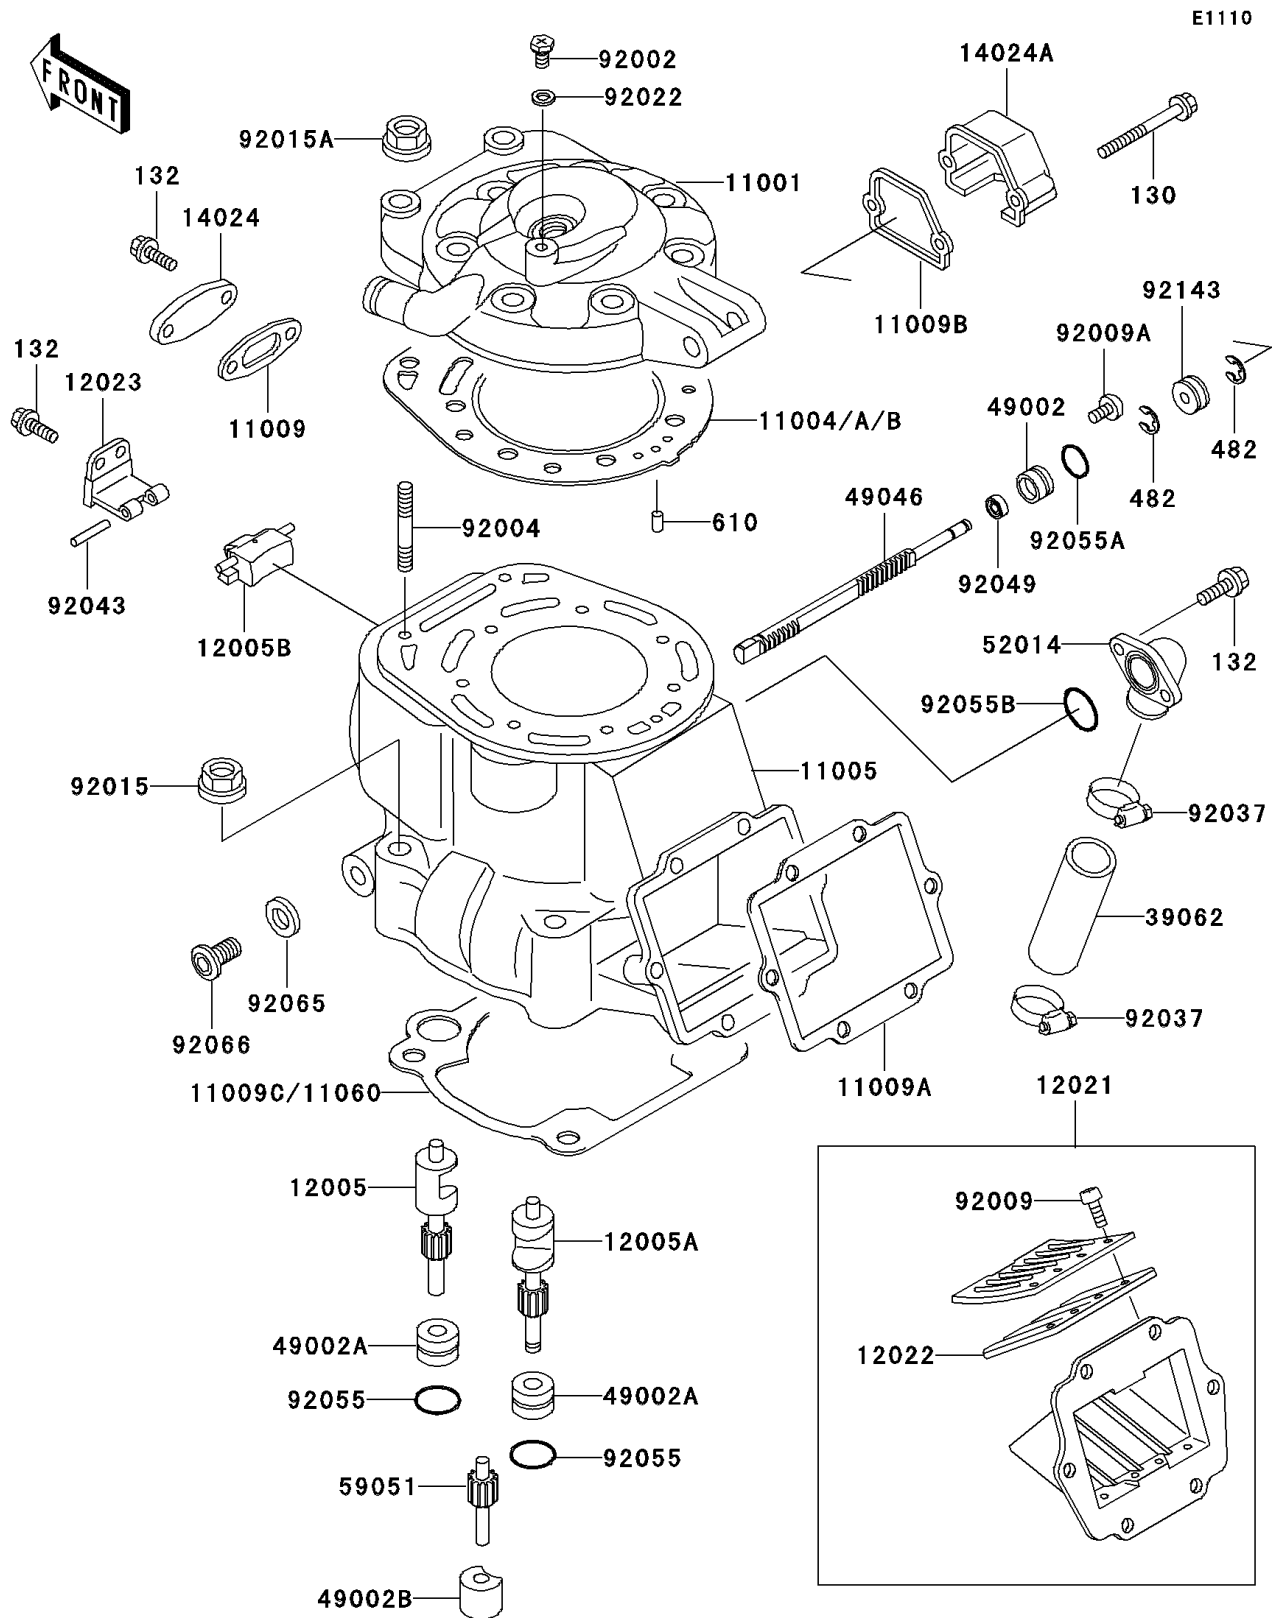

2001 KX500

PARTS DIAGRAM

Cylinder Head/Cylinder

2001 KX500

PARTS LIST

Cylinder Head/Cylinder

Kawasaki

Let the Good Times Roll®

ITEM NAME

PART NUMBER

QUANTITY
