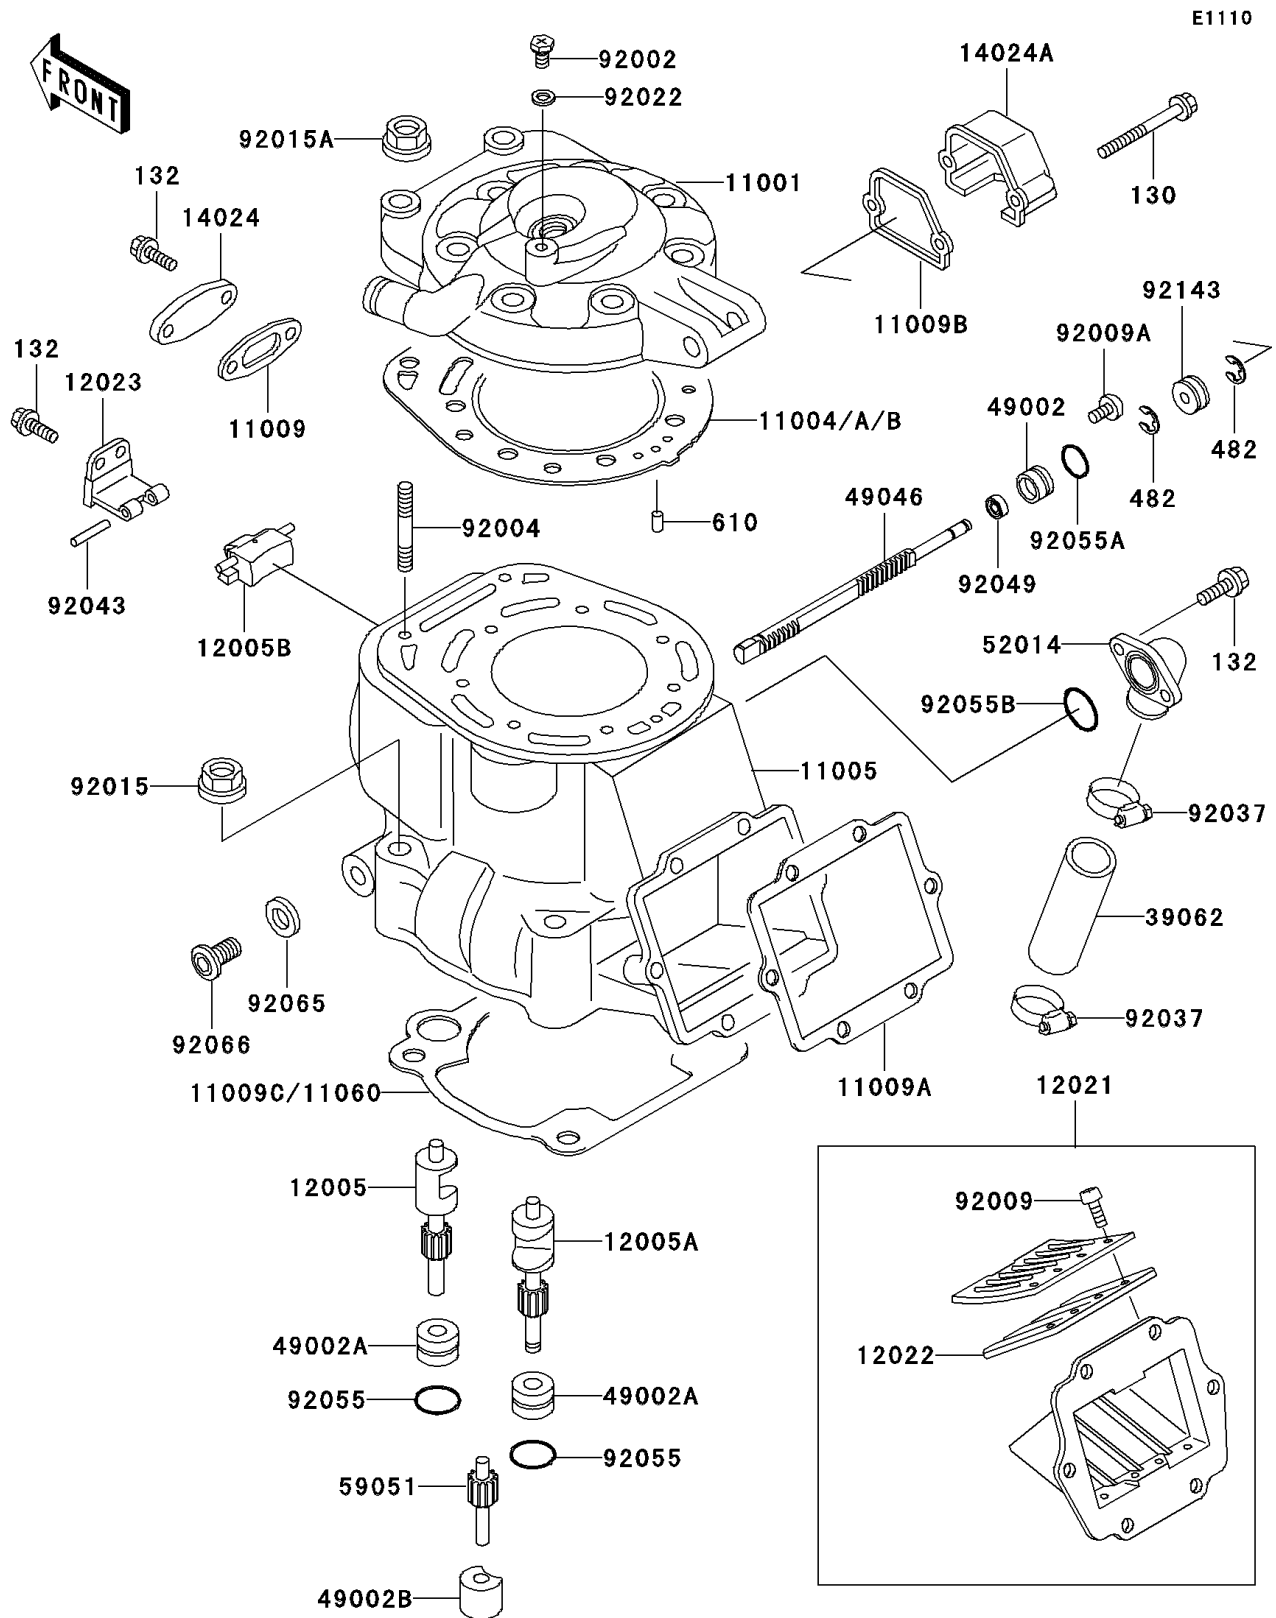

1998 KX500

PARTS DIAGRAM

Cylinder Head/Cylinder

1998 KX500

PARTS LIST

Cylinder Head/Cylinder

Kawasaki

Let the Good Times Roll®

ITEM NAME

PART NUMBER

QUANTITY
