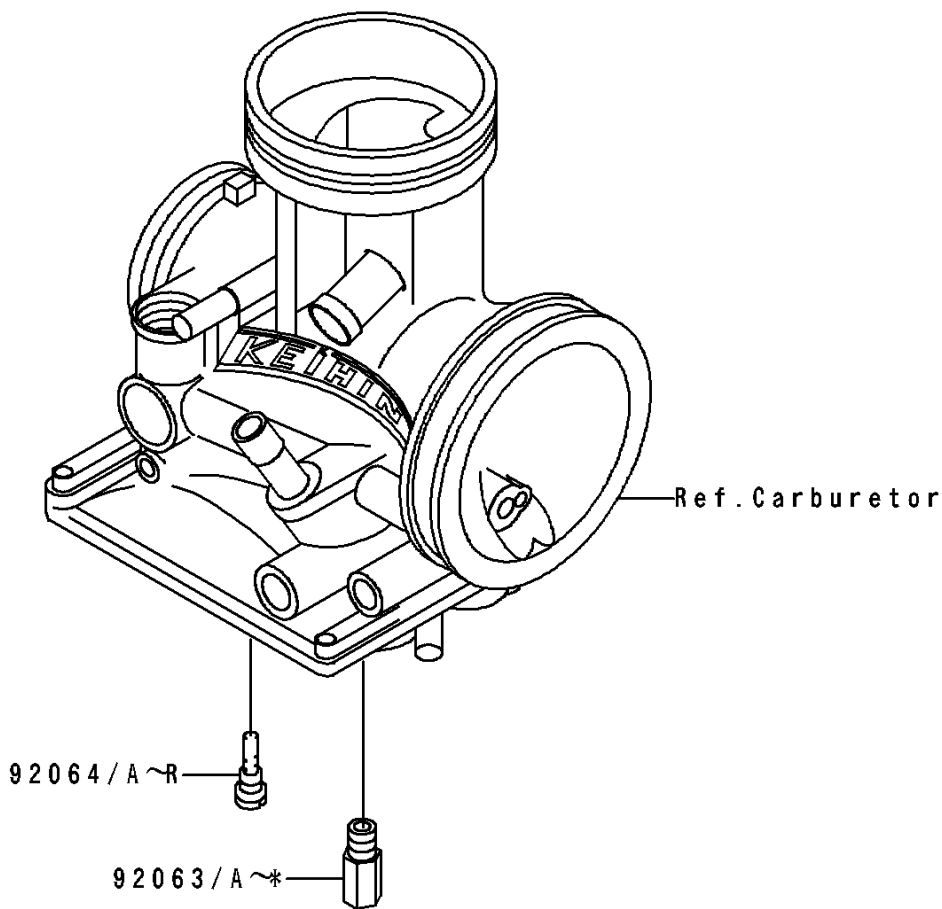

1989 KX500

PARTS DIAGRAM

Optional Parts(4/4)

Kawasaki

Let the Good Times Roll®

F 3 1 8 5

1989 KX500

PARTS LIST

Optional Parts(4/4)

ITEM NAME	PART NUMBER	QUANTITY
NEEDLE-JET,R1367N (Ref # 16009)	16009-1401	1
NEEDLE-JET,R1168N (Ref # 16009*)	16009-1438	1
NEEDLE-JET,R1169N (Ref # 16009*)	16009-1439	1
NEEDLE-JET,R1170N (Ref # 16009*)	16009-1440	1
NEEDLE-JET,R1368N (Ref # 16009A)	16009-1402	1
NEEDLE-JET,R1369N (Ref # 16009B)	16009-1403	1
NEEDLE-JET,R1370N (Ref # 16009C)	16009-1404	1
NEEDLE-JET,R1371N (Ref # 16009D)	16009-1405	1
NEEDLE-JET,R1366J (Ref # 16009E)	16009-1406	1
NEEDLE-JET,R1367J (Ref # 16009F)	16009-1407	1
NEEDLE-JET,R1368J (Ref # 16009G)	16009-1408	1
NEEDLE-JET,R1369J (Ref # 16009H)	16009-1409	1
NEEDLE-JET,R1370J (Ref # 16009I)	16009-1410	1
NEEDLE-JET,R2069J (Ref # 16009J)	16009-1411	1
NEEDLE-JET,R2070J (Ref # 16009K)	16009-1412	1
NEEDLE-JET,R2071J (Ref # 16009L)	16009-1413	1
NEEDLE-JET,R2072J (Ref # 16009M)	16009-1414	1
NEEDLE-JET,R2073J (Ref # 16009N)	16009-1415	1
NEEDLE-JET,R1166J (Ref # 16009O)	16009-1416	1
NEEDLE-JET,R1167J (Ref # 16009P)	16009-1417	1
NEEDLE-JET,R1168J (Ref # 16009Q)	16009-1418	1
NEEDLE-JET,R1169J (Ref # 16009R)	16009-1419	1
NEEDLE-JET,R1170J (Ref # 16009S)	16009-1420	1
NEEDLE-JET,R1171J (Ref # 16009T)	16009-1421	1
NEEDLE-JET,R1371J (Ref # 16009U)	16009-1422	1
NEEDLE-JET,R1466J (Ref # 16009V)	16009-1423	1
NEEDLE-JET,R1467J (Ref # 16009W)	16009-1424	1
NEEDLE-JET,R1468J (Ref # 16009X)	16009-1425	1
NEEDLE-JET,R1469J (Ref # 16009Y)	16009-1426	1