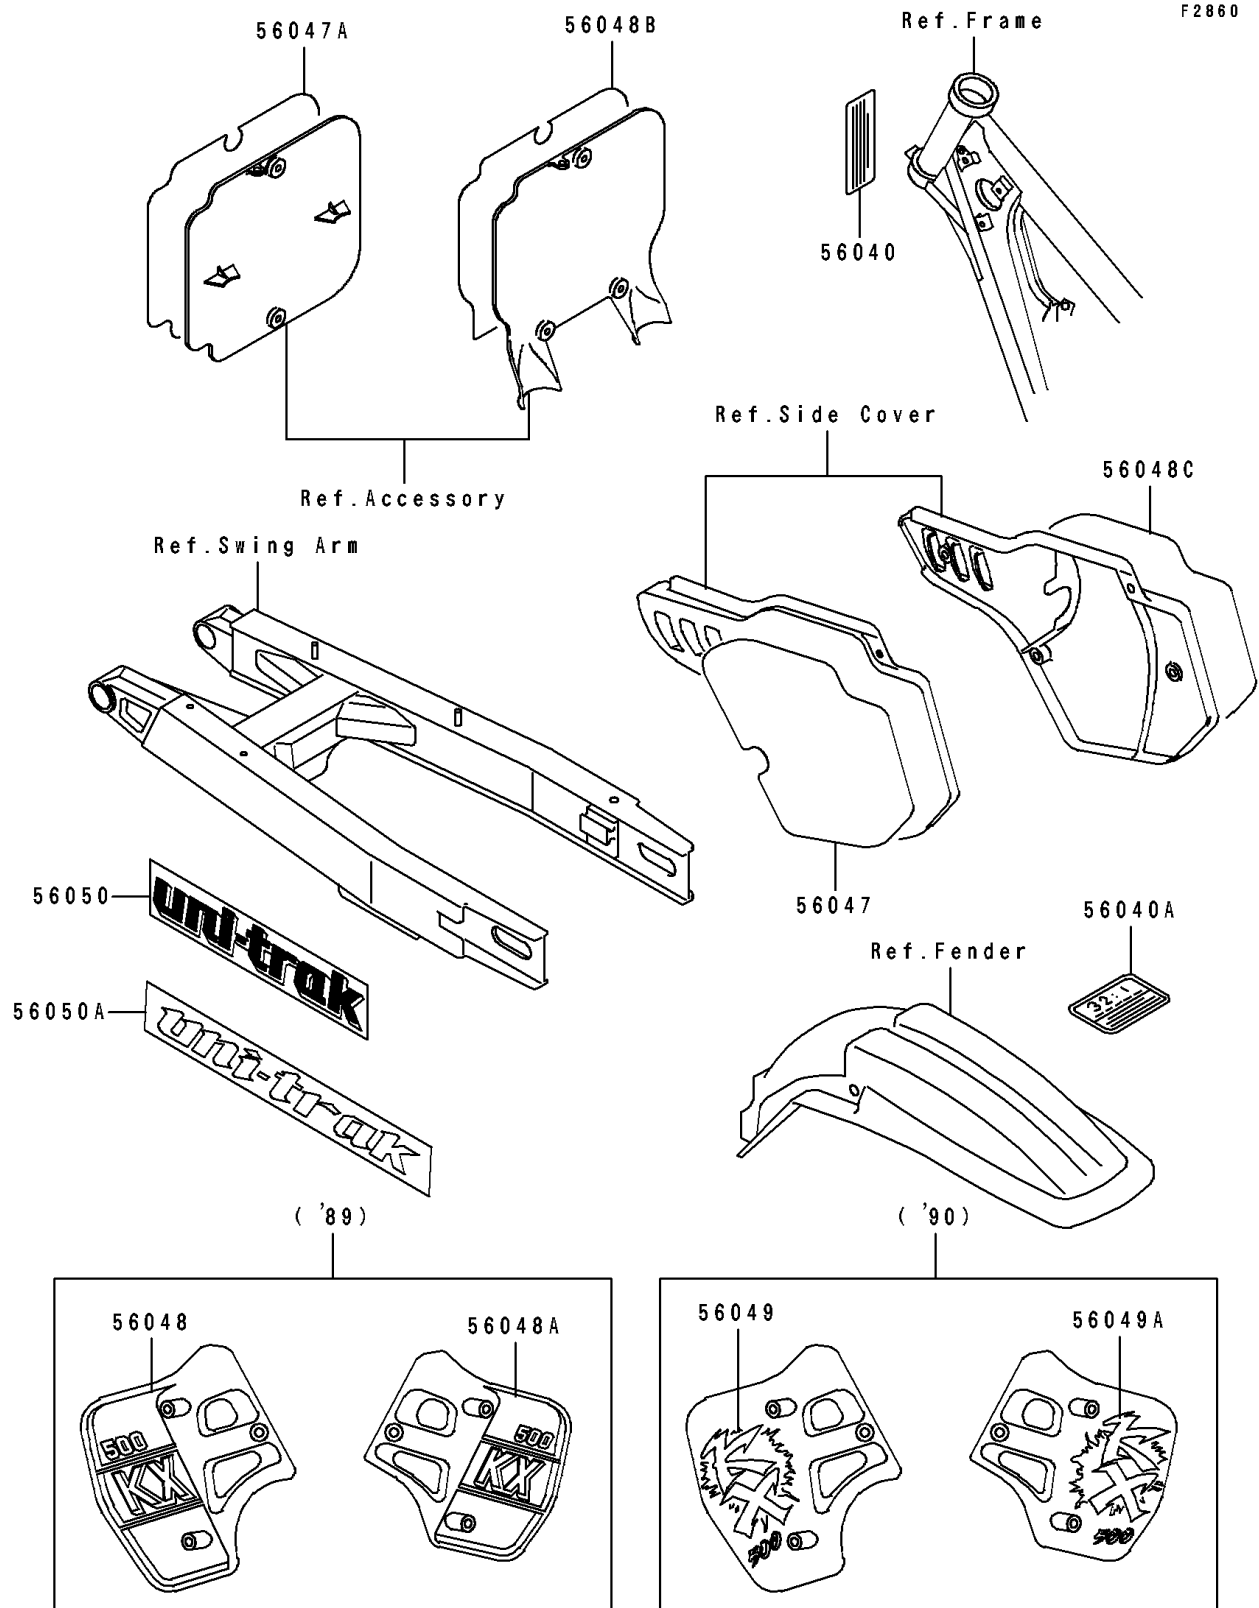

1989 KX500

PARTS DIAGRAM

Label(KX500-E1/E2)

Kawasaki

Let the Good Times Roll®

1989 KX500

PARTS LIST

Label(KX500-E1/E2)

Kawasaki

Let the Good Times Roll®

ITEM NAME

PART NUMBER

QUANTITY
