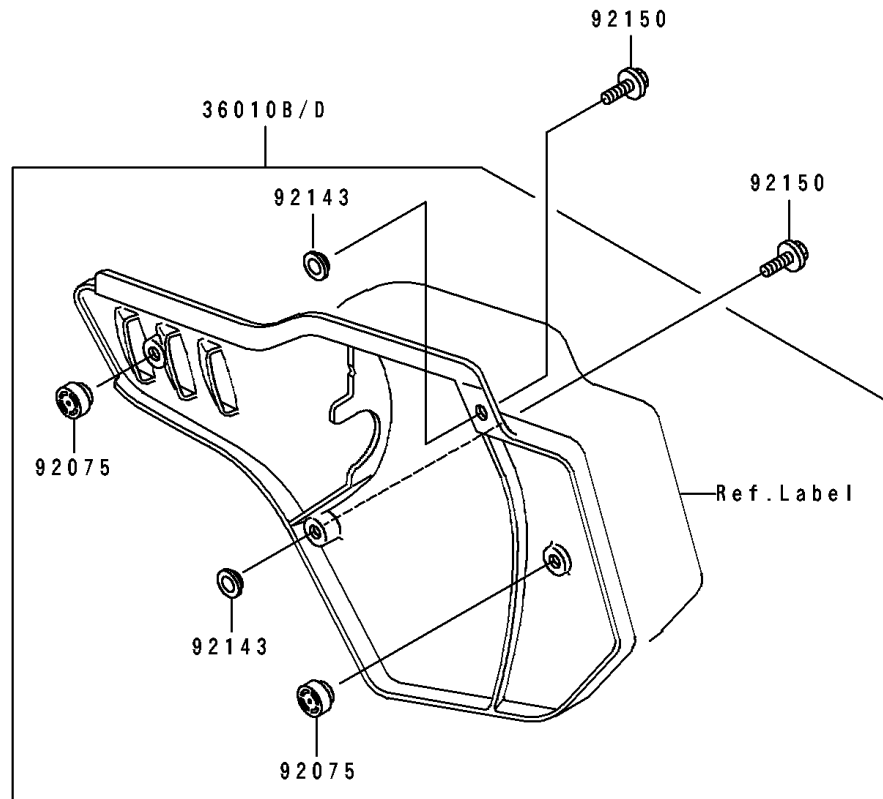

1989 KX500

PARTS DIAGRAM

Side Cover

F2611

1989 KX500

PARTS LIST

Side Cover

ITEM NAME

PART NUMBER

QUANTITY
