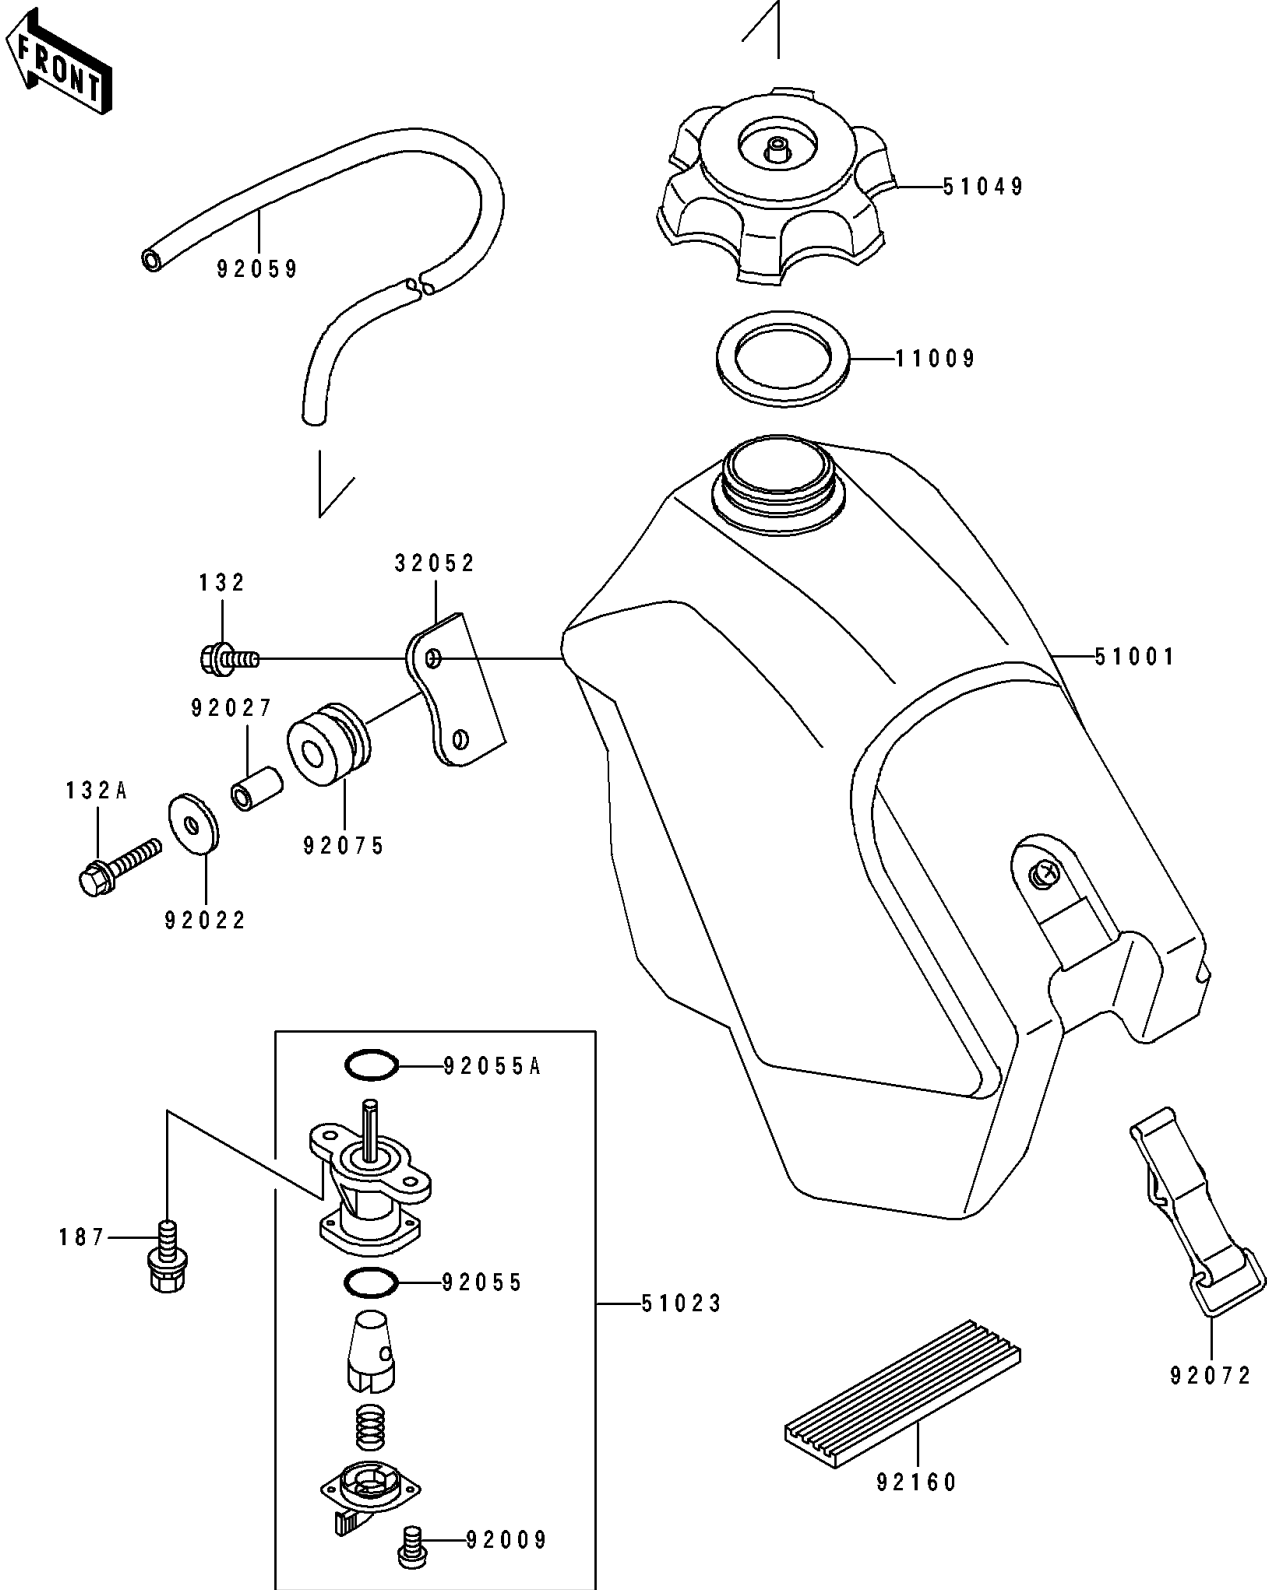

1991 KX500

PARTS DIAGRAM

Fuel Tank

F 2410

1991 KX500

PARTS LIST

Fuel Tank

ITEM NAME

PART NUMBER

QUANTITY
