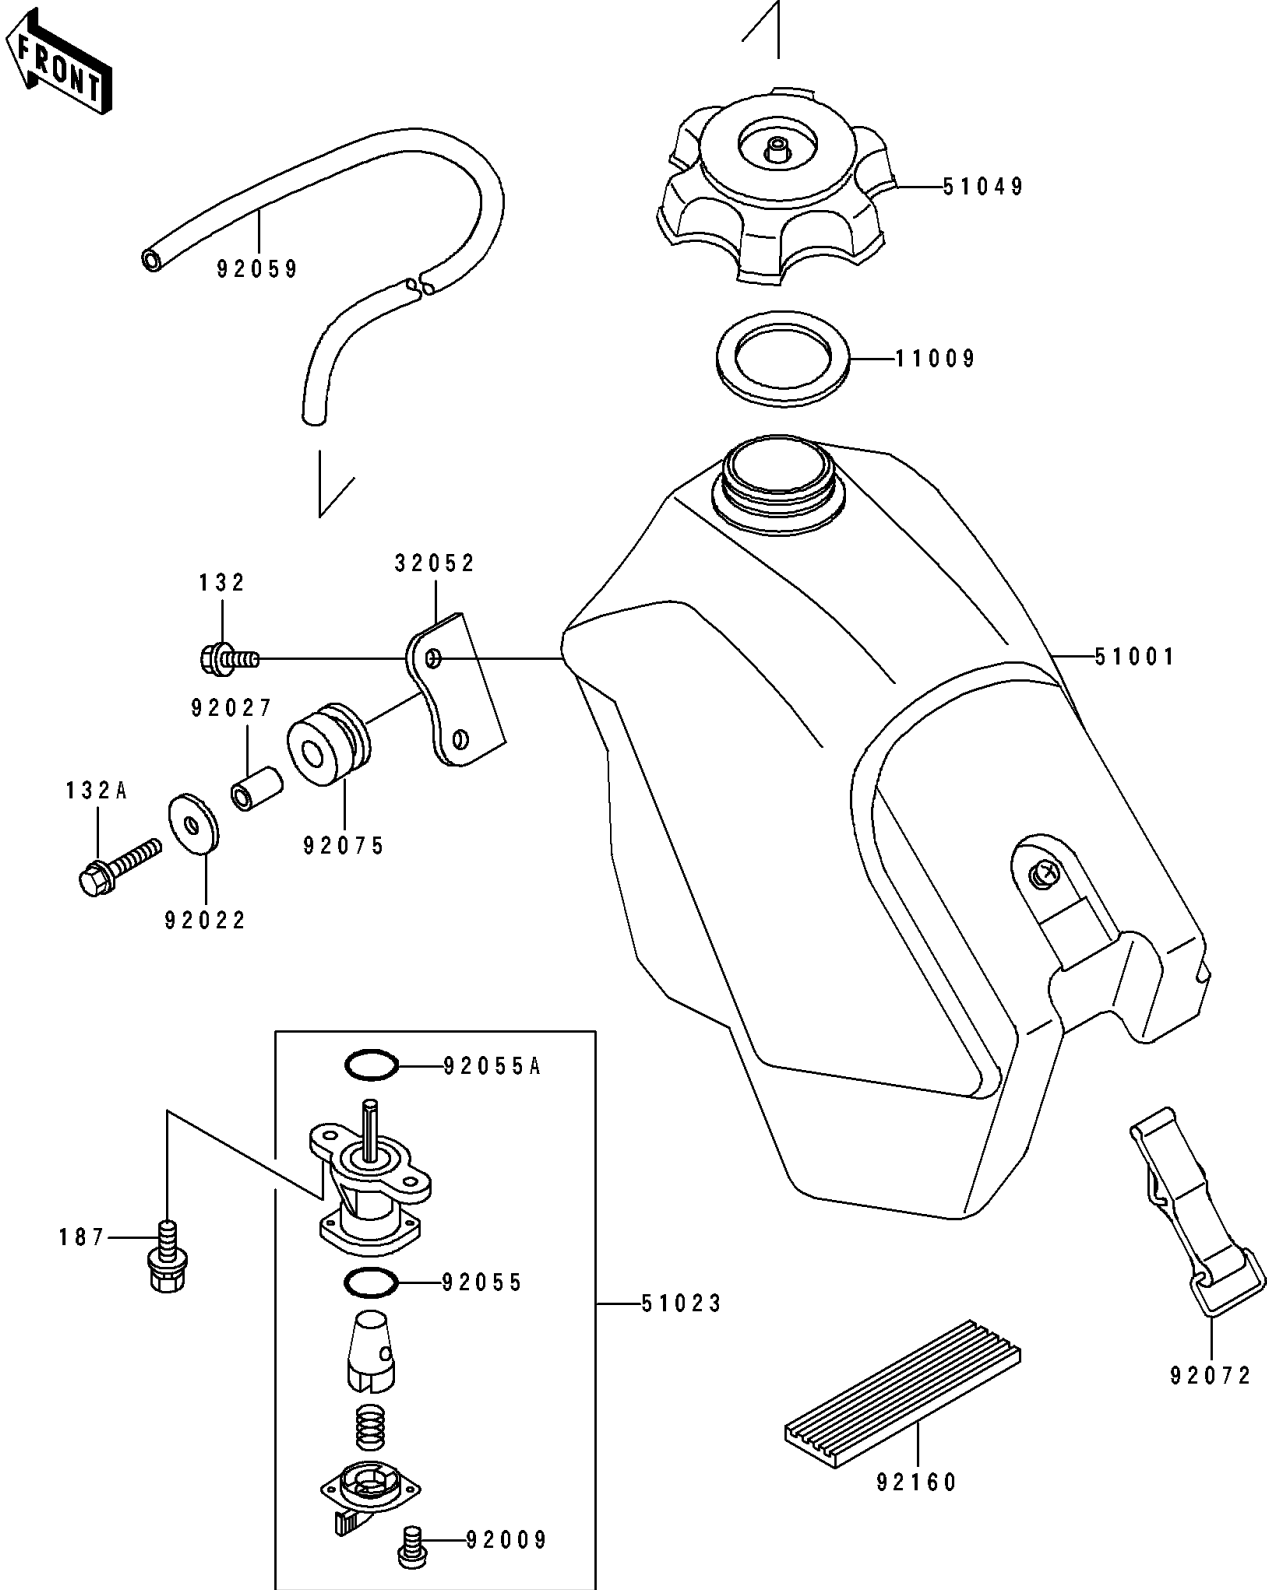

1990 KX500

PARTS DIAGRAM

Fuel Tank

F 2410

1990 KX500

PARTS LIST

Fuel Tank

ITEM NAME

PART NUMBER

QUANTITY
