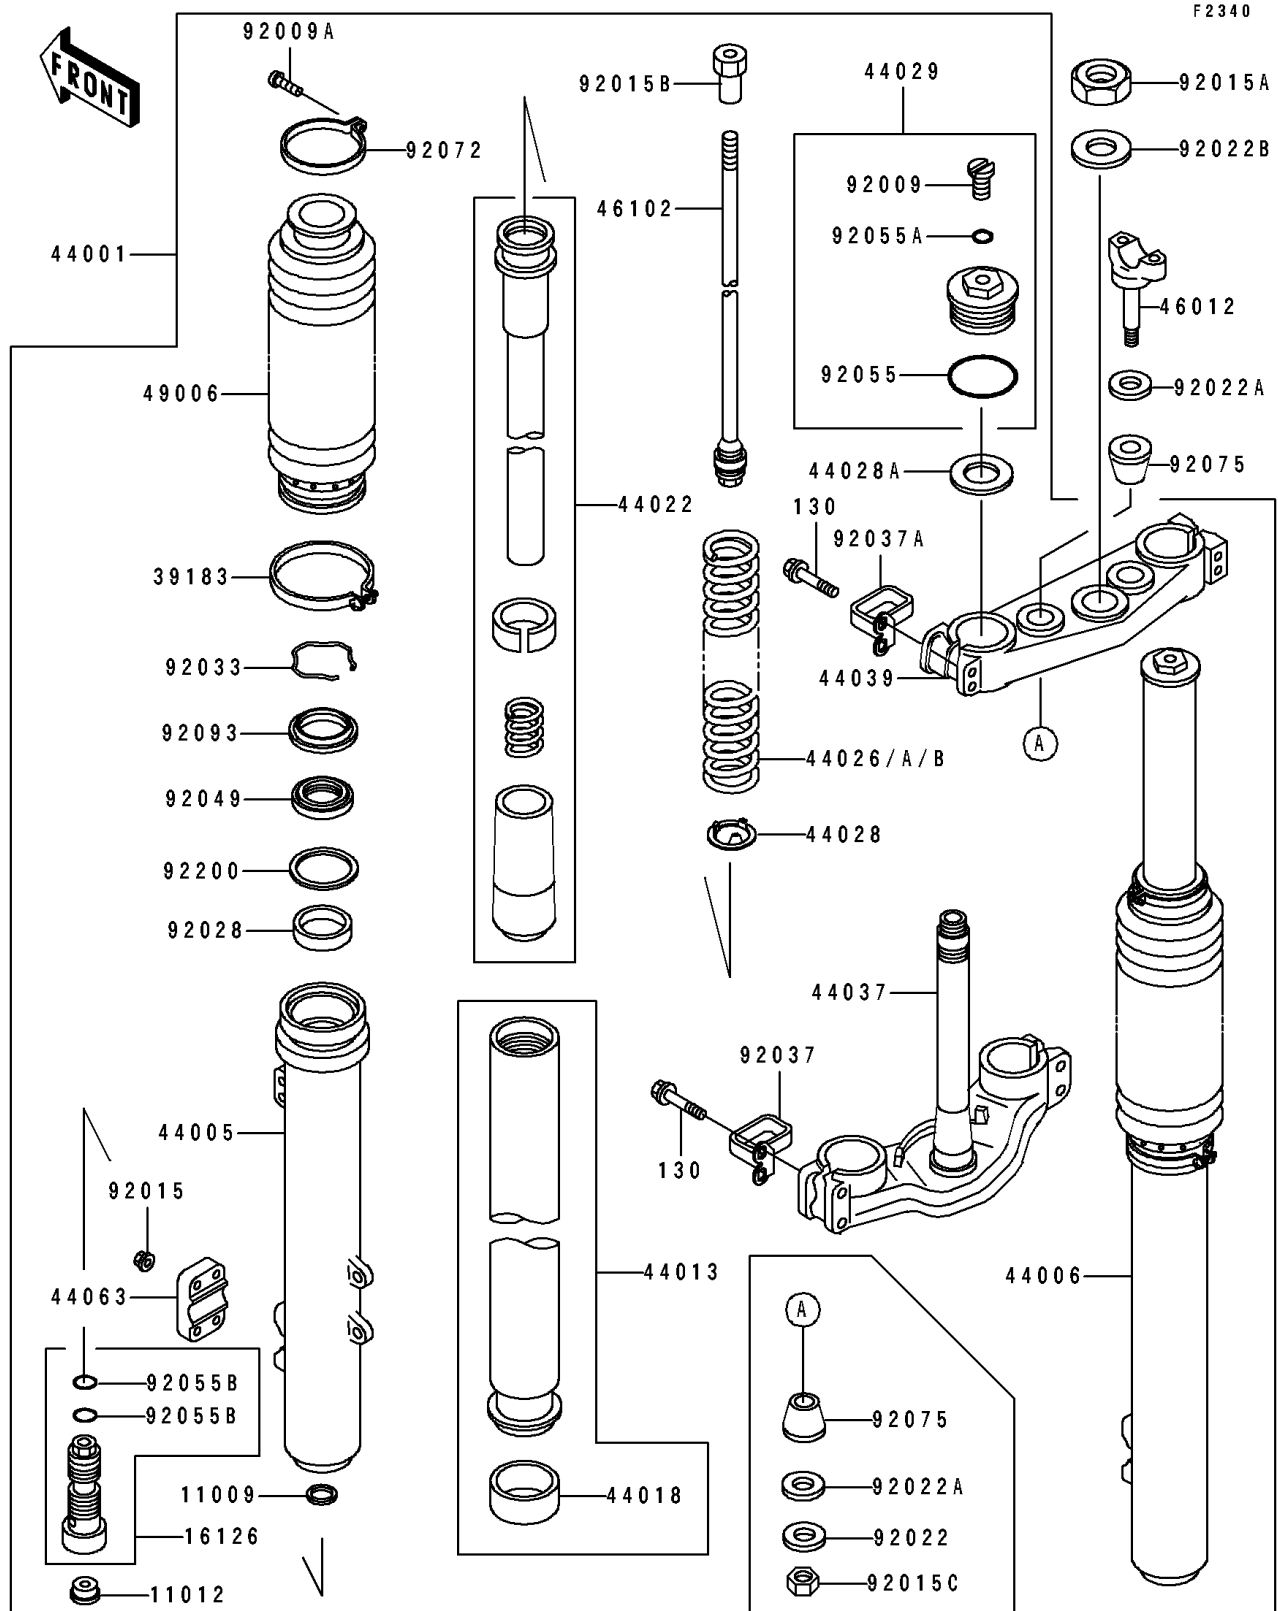

1989 KX500

PARTS DIAGRAM

Front Fork(KX500-E1)

1989 KX500

PARTS LIST

Front Fork(KX500-E1)

Kawasaki

Let the Good Times Roll®

ITEM NAME

PART NUMBER

QUANTITY
