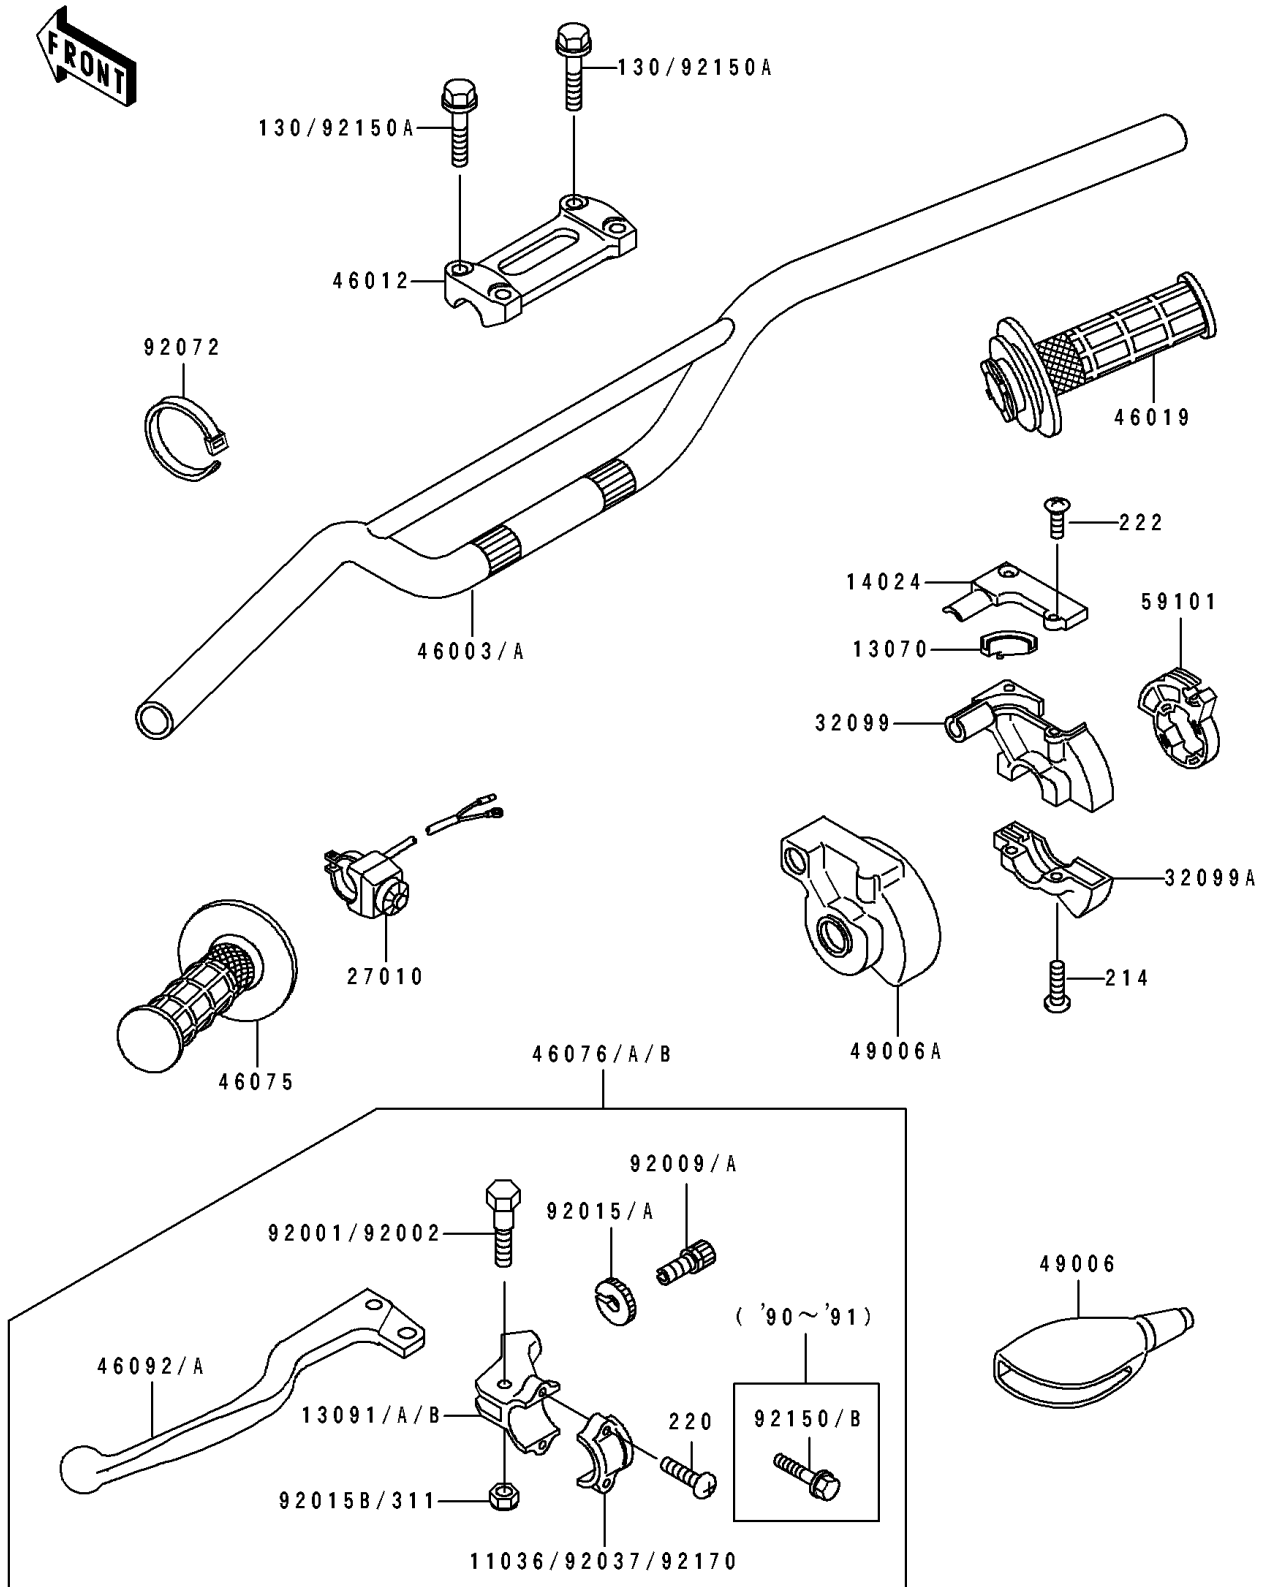

1991 KX500

PARTS DIAGRAM

Handlebar

F2310

1991 KX500

PARTS LIST

Handlebar

Kawasaki

Let the Good Times Roll®

ITEM NAME

PART NUMBER

QUANTITY
