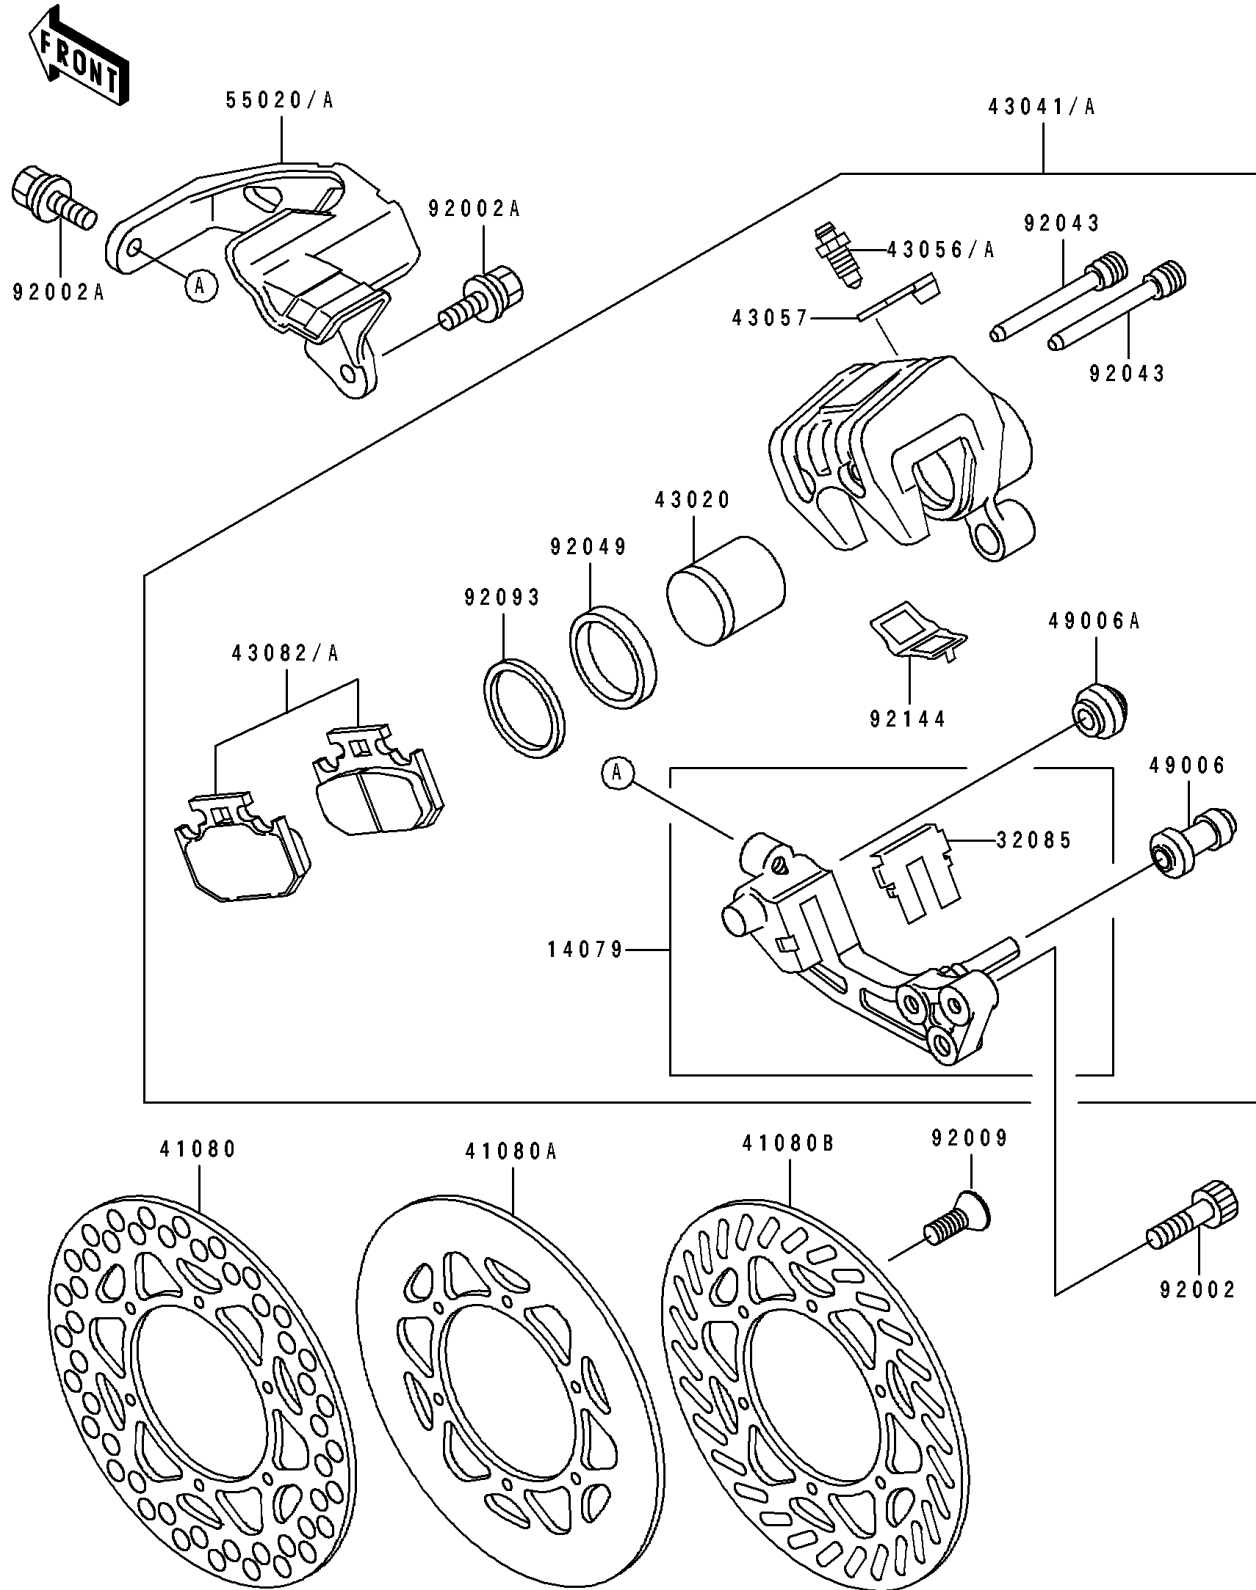

1991 KX500

PARTS DIAGRAM

Rear Caliper

F2294

1991 KX500

PARTS LIST

Rear Caliper

Kawasaki

Let the Good Times Roll®

ITEM NAME

PART NUMBER

QUANTITY
