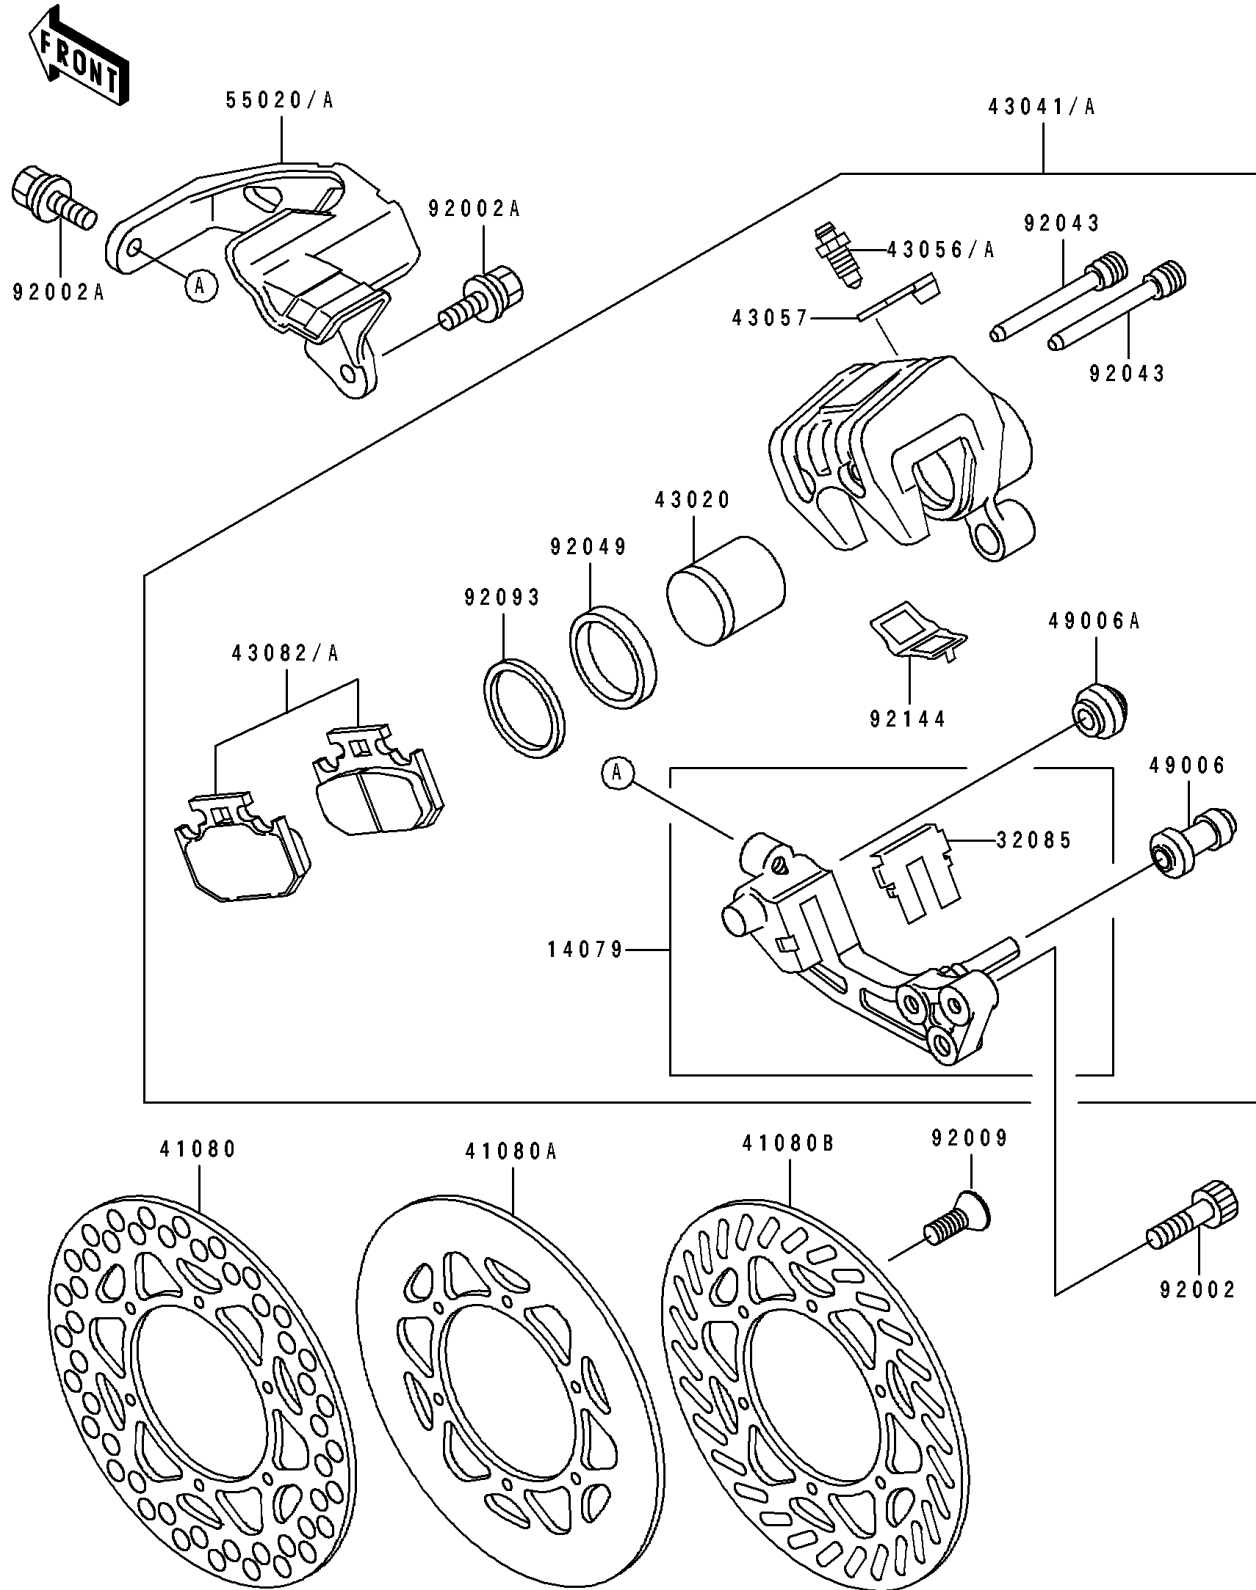

1989 KX500

PARTS DIAGRAM

Rear Caliper

F2294

1989 KX500

PARTS LIST

Rear Caliper

Kawasaki

Let the Good Times Roll®

ITEM NAME

PART NUMBER

QUANTITY
