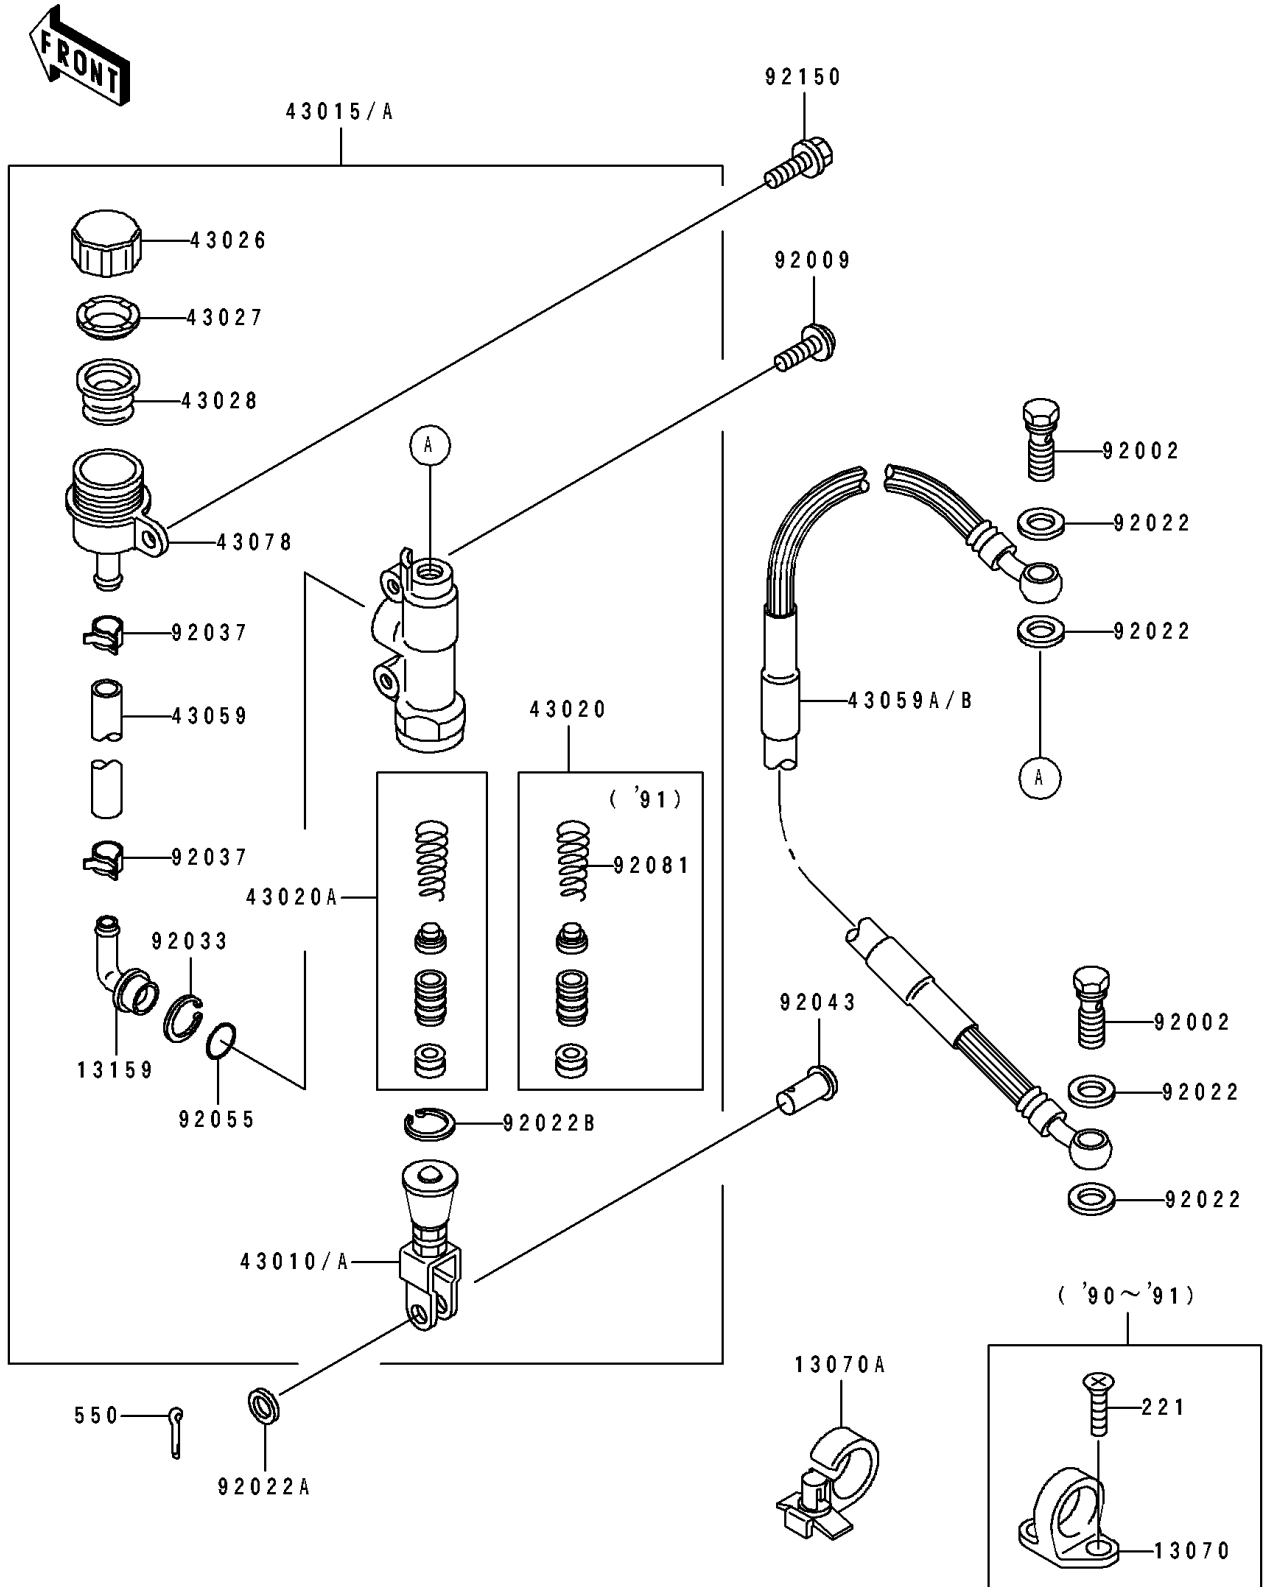

1991 KX500

PARTS DIAGRAM

Rear Master Cylinder

F2293

1991 KX500

PARTS LIST

Rear Master Cylinder

ITEM NAME

PART NUMBER

QUANTITY
