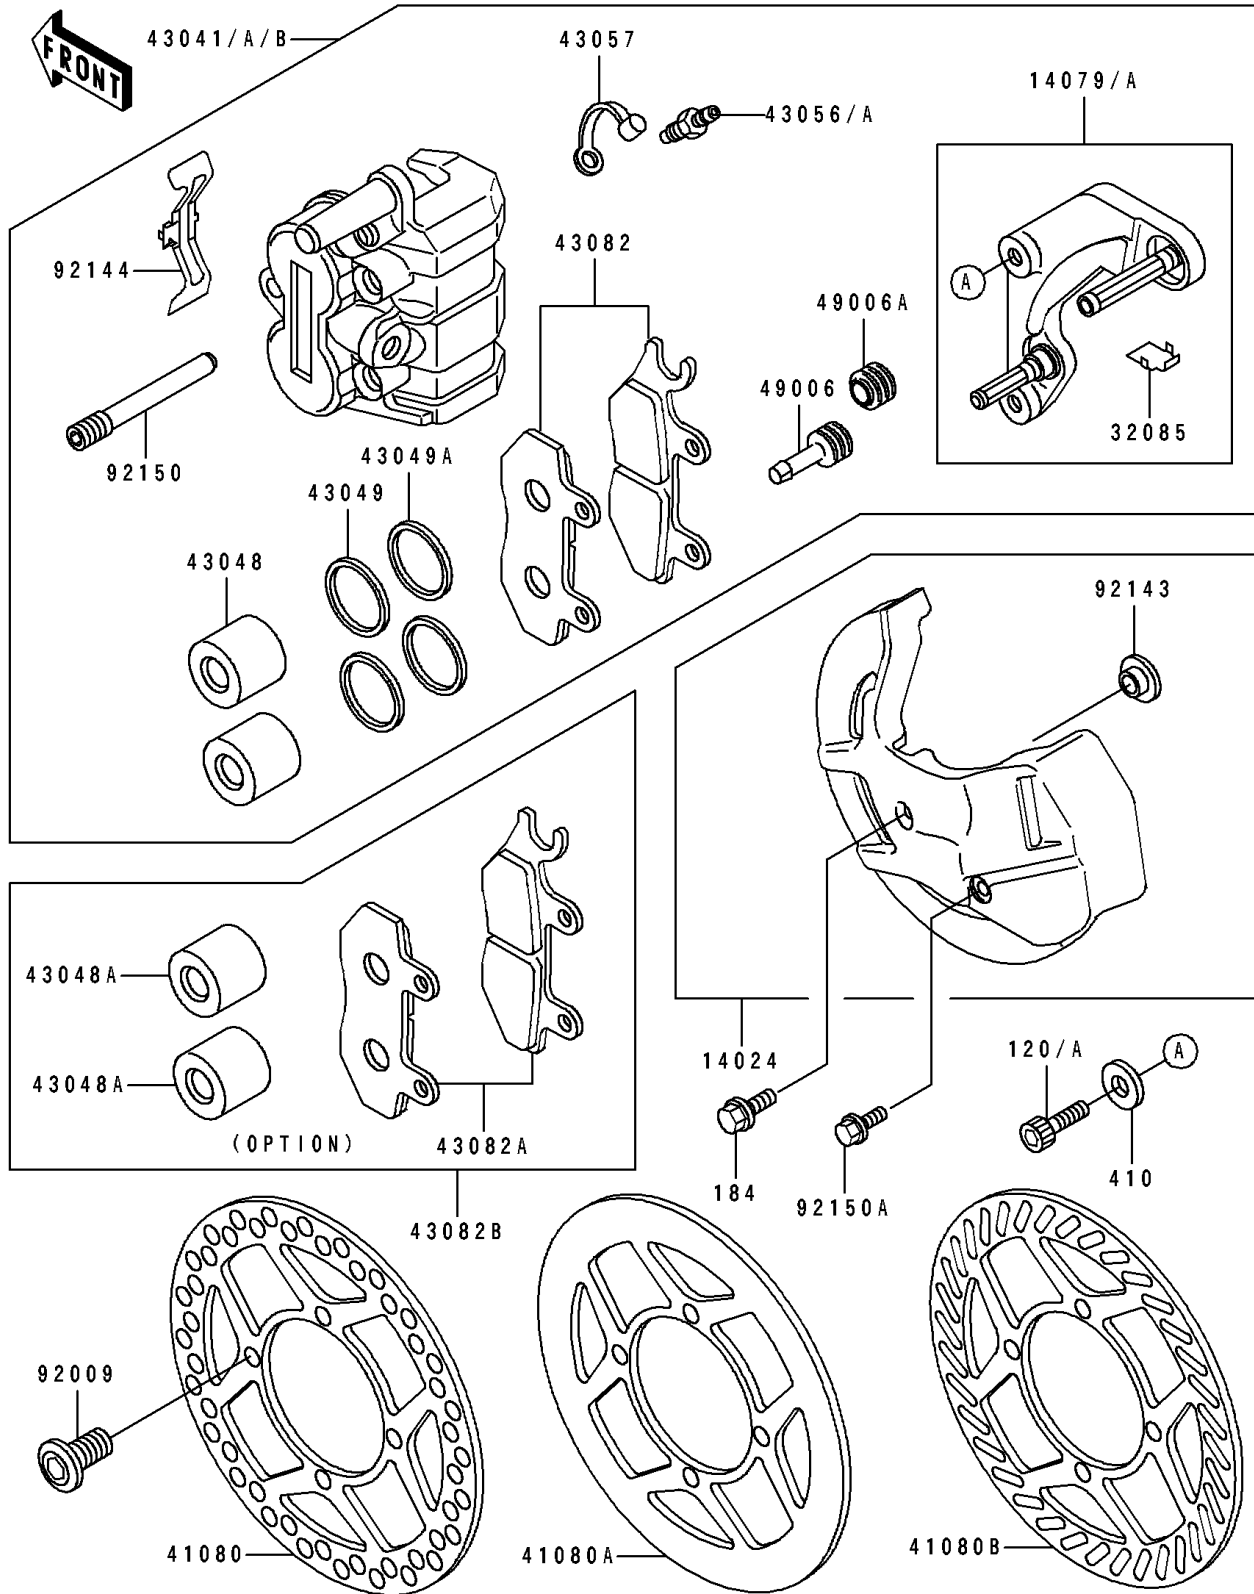

1989 KX500

PARTS DIAGRAM

Front Caliper

F2292

1989 KX500

PARTS LIST

Front Caliper

Kawasaki

Let the Good Times Roll®

ITEM NAME

PART NUMBER

QUANTITY
