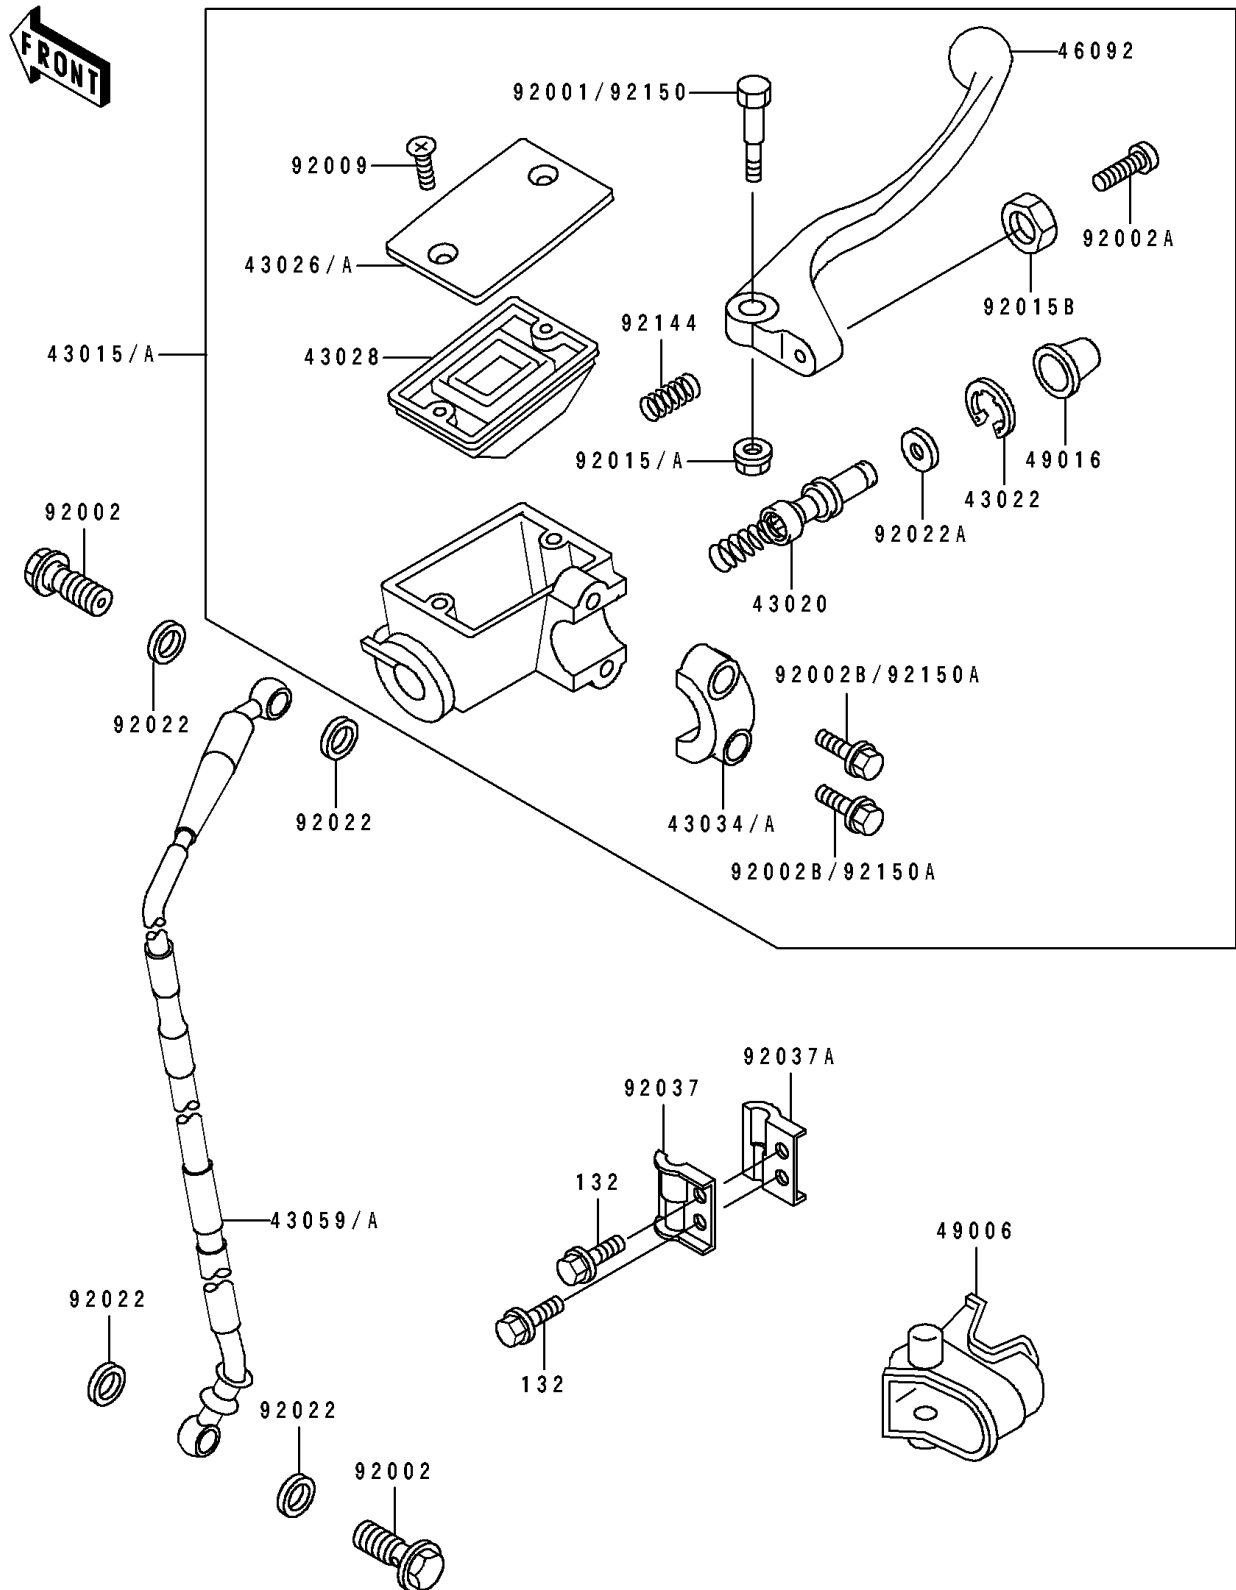

## PARTS DIAGRAM

### Front Master Cylinder

F2291

## PARTS LIST

### Front Master Cylinder

**ITEM NAME**

**PART NUMBER**

**QUANTITY**

---