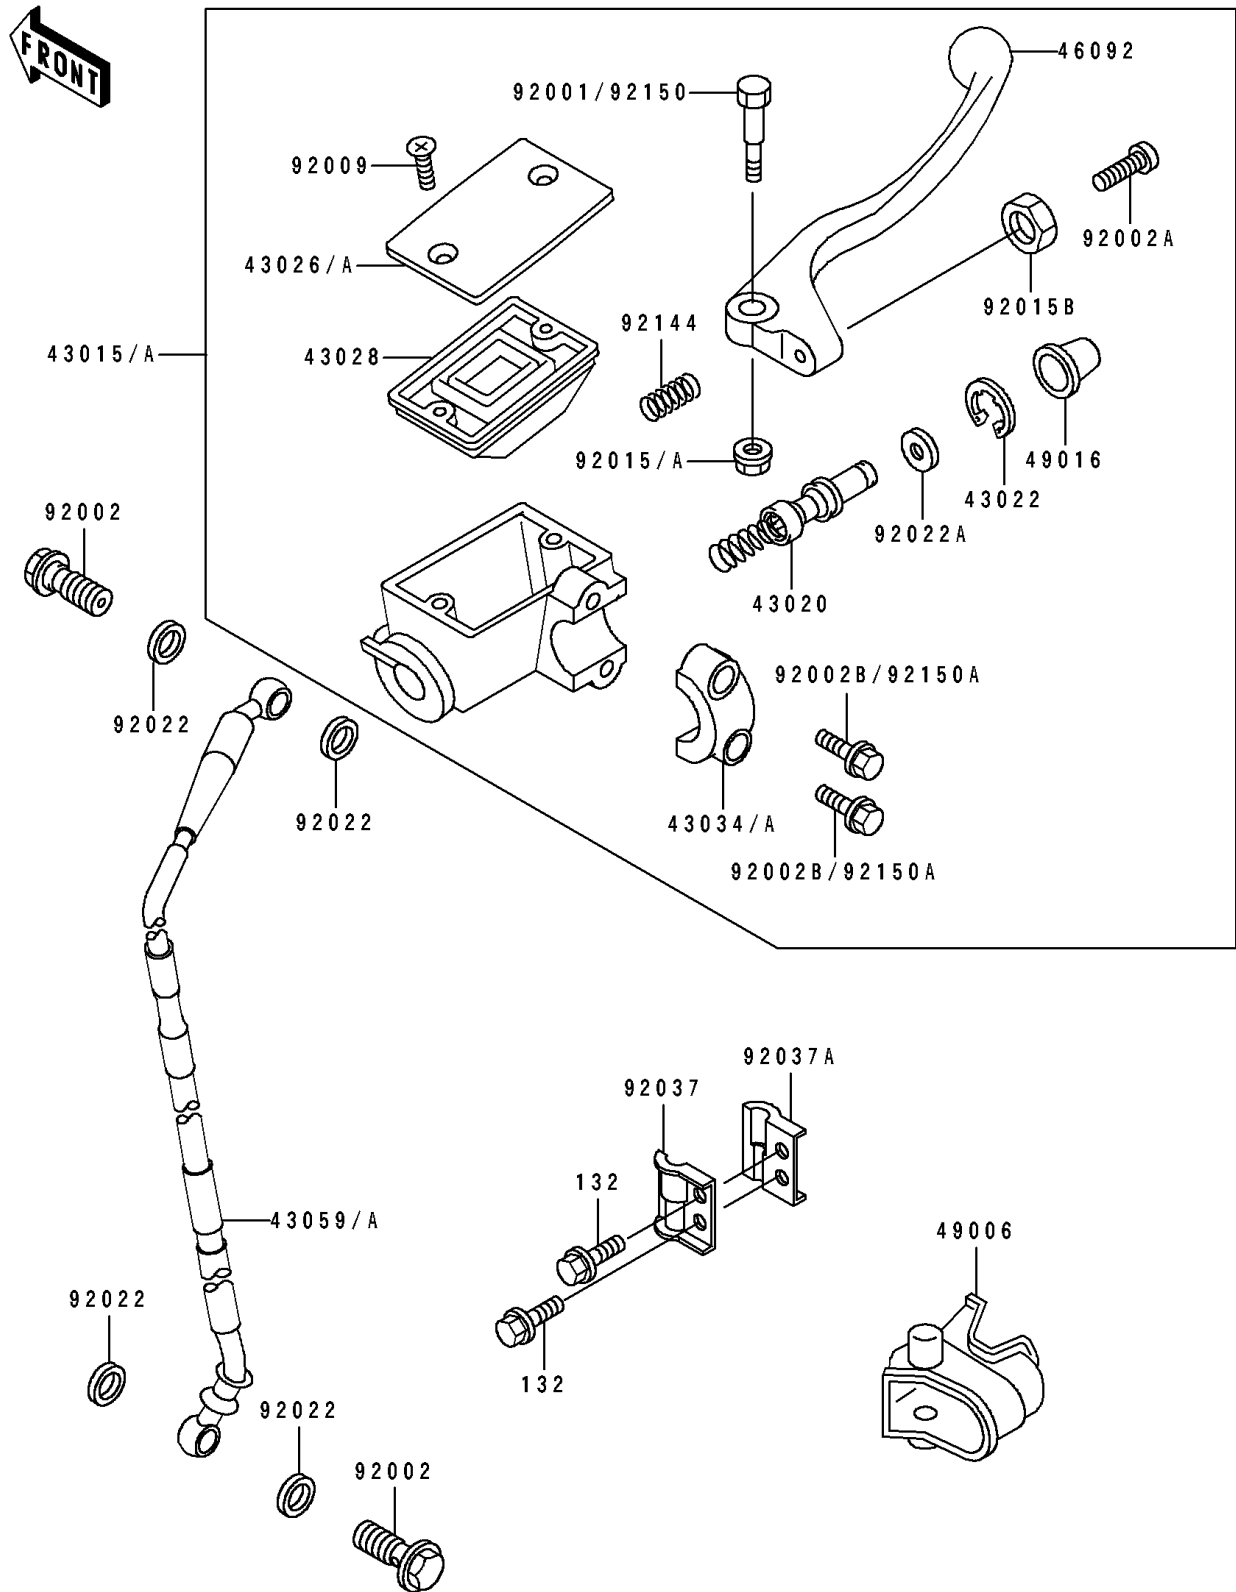

1989 KX500

PARTS DIAGRAM

Front Master Cylinder

F2291

1989 KX500

PARTS LIST

Front Master Cylinder

Kawasaki

Let the Good Times Roll®

ITEM NAME

PART NUMBER

QUANTITY
