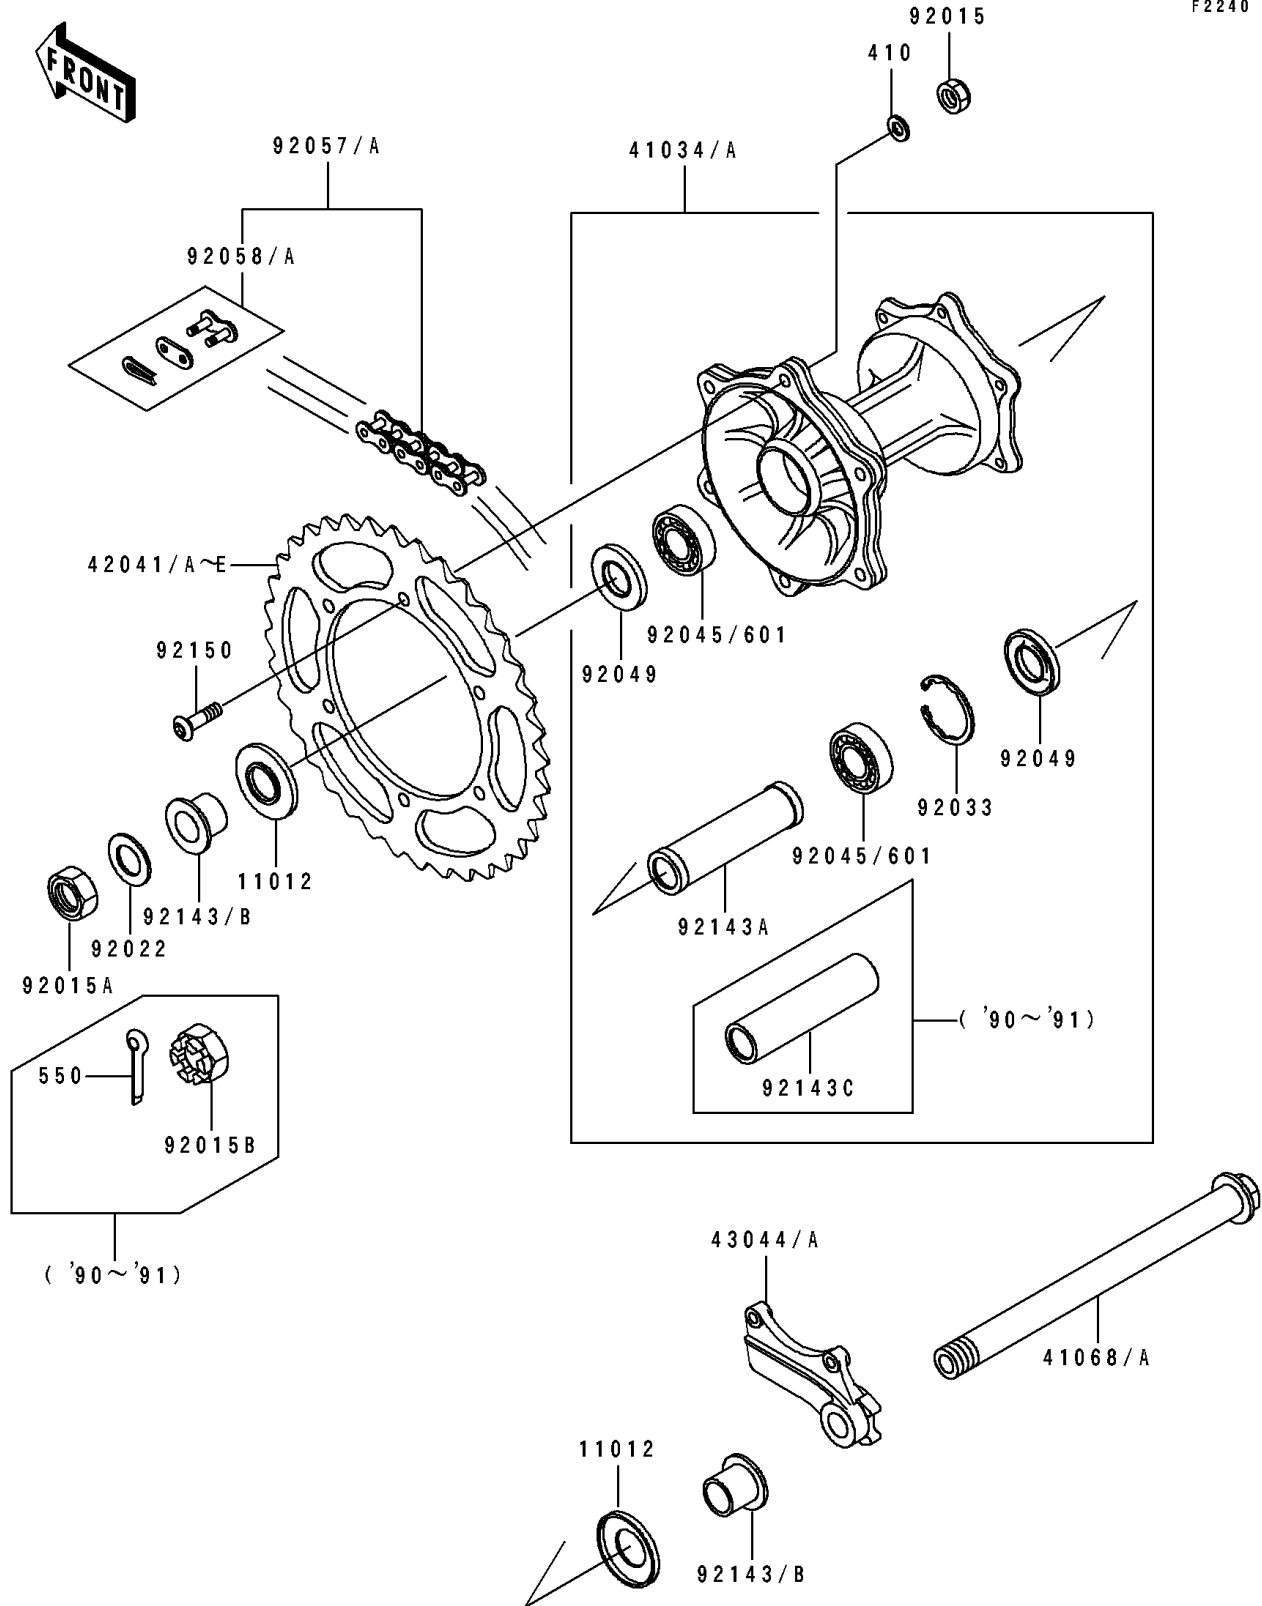

1991 KX500

PARTS DIAGRAM

Rear Hub

F2240

1991 KX500

PARTS LIST

Rear Hub

ITEM NAME

PART NUMBER

QUANTITY
