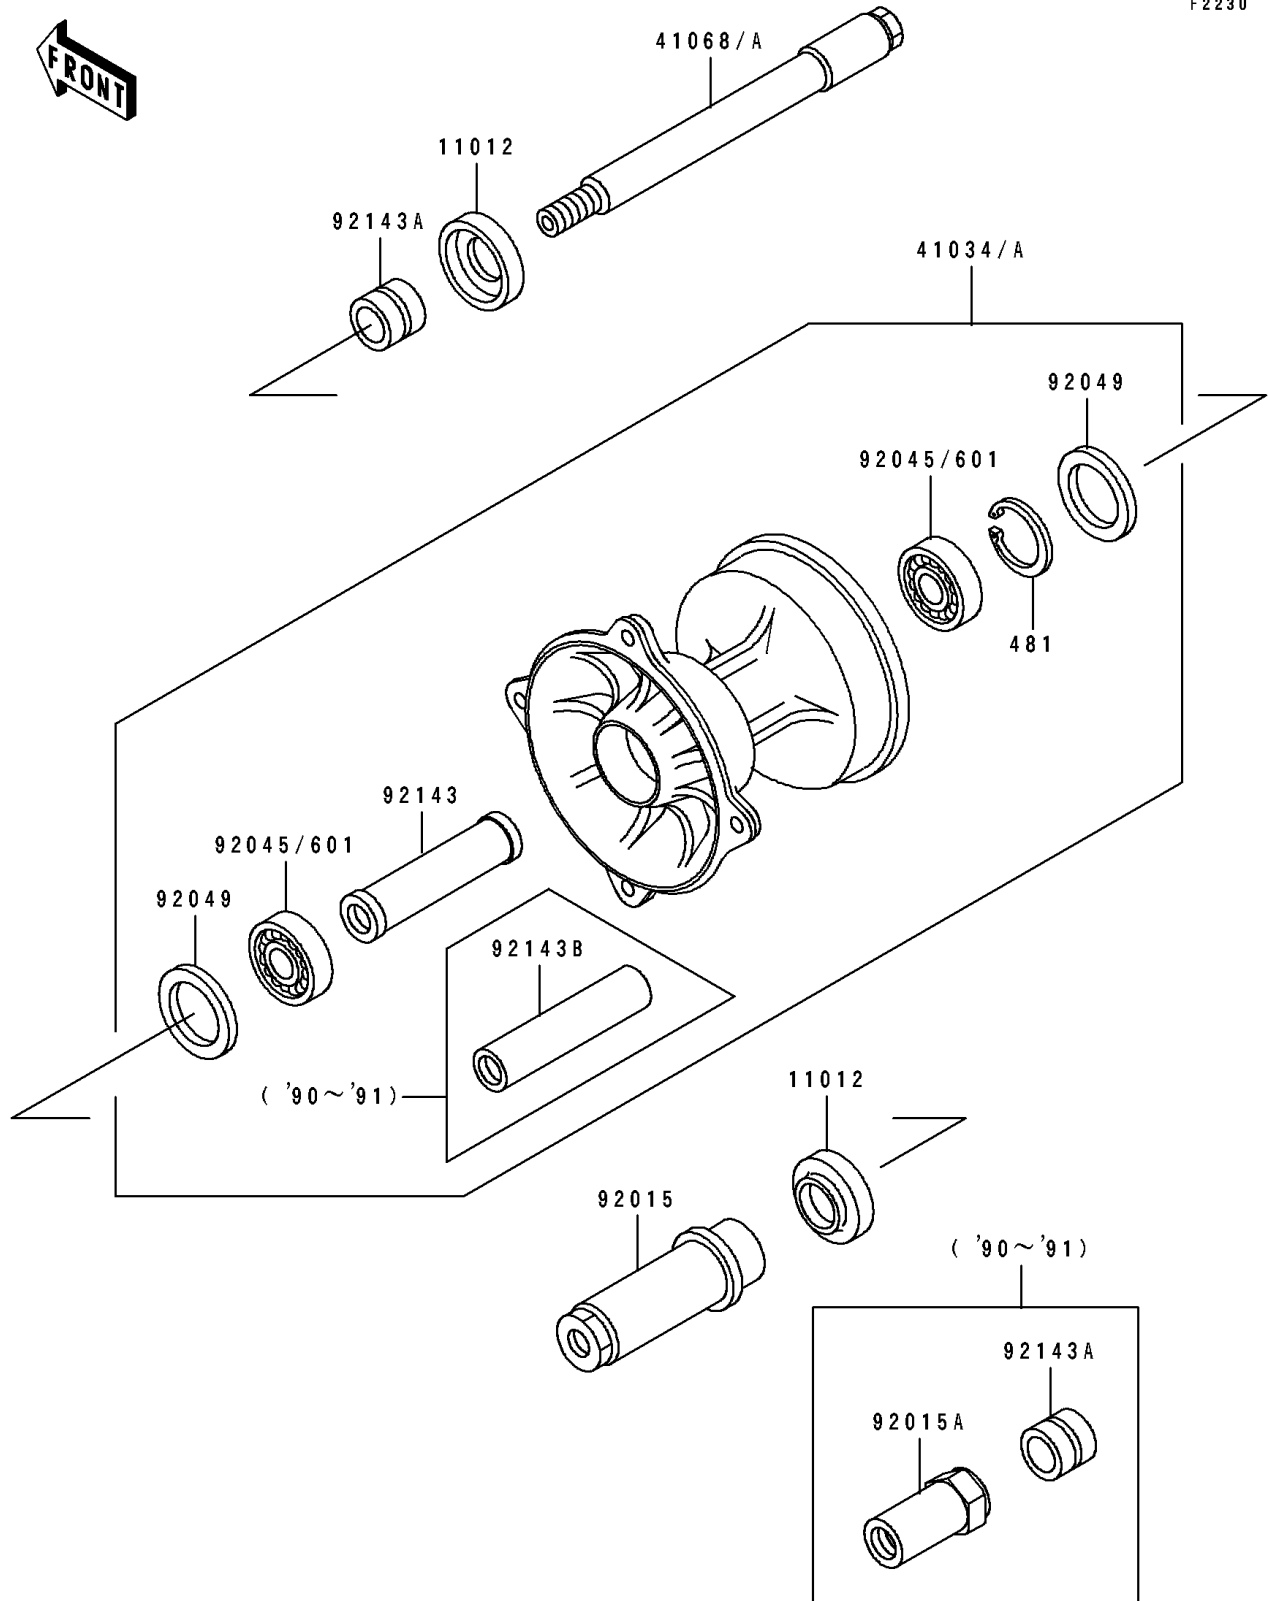

1991 KX500

PARTS DIAGRAM

Front Hub

F2230

1991 KX500

PARTS LIST

Front Hub

ITEM NAME	PART NUMBER	QUANTITY
-----------	-------------	----------
