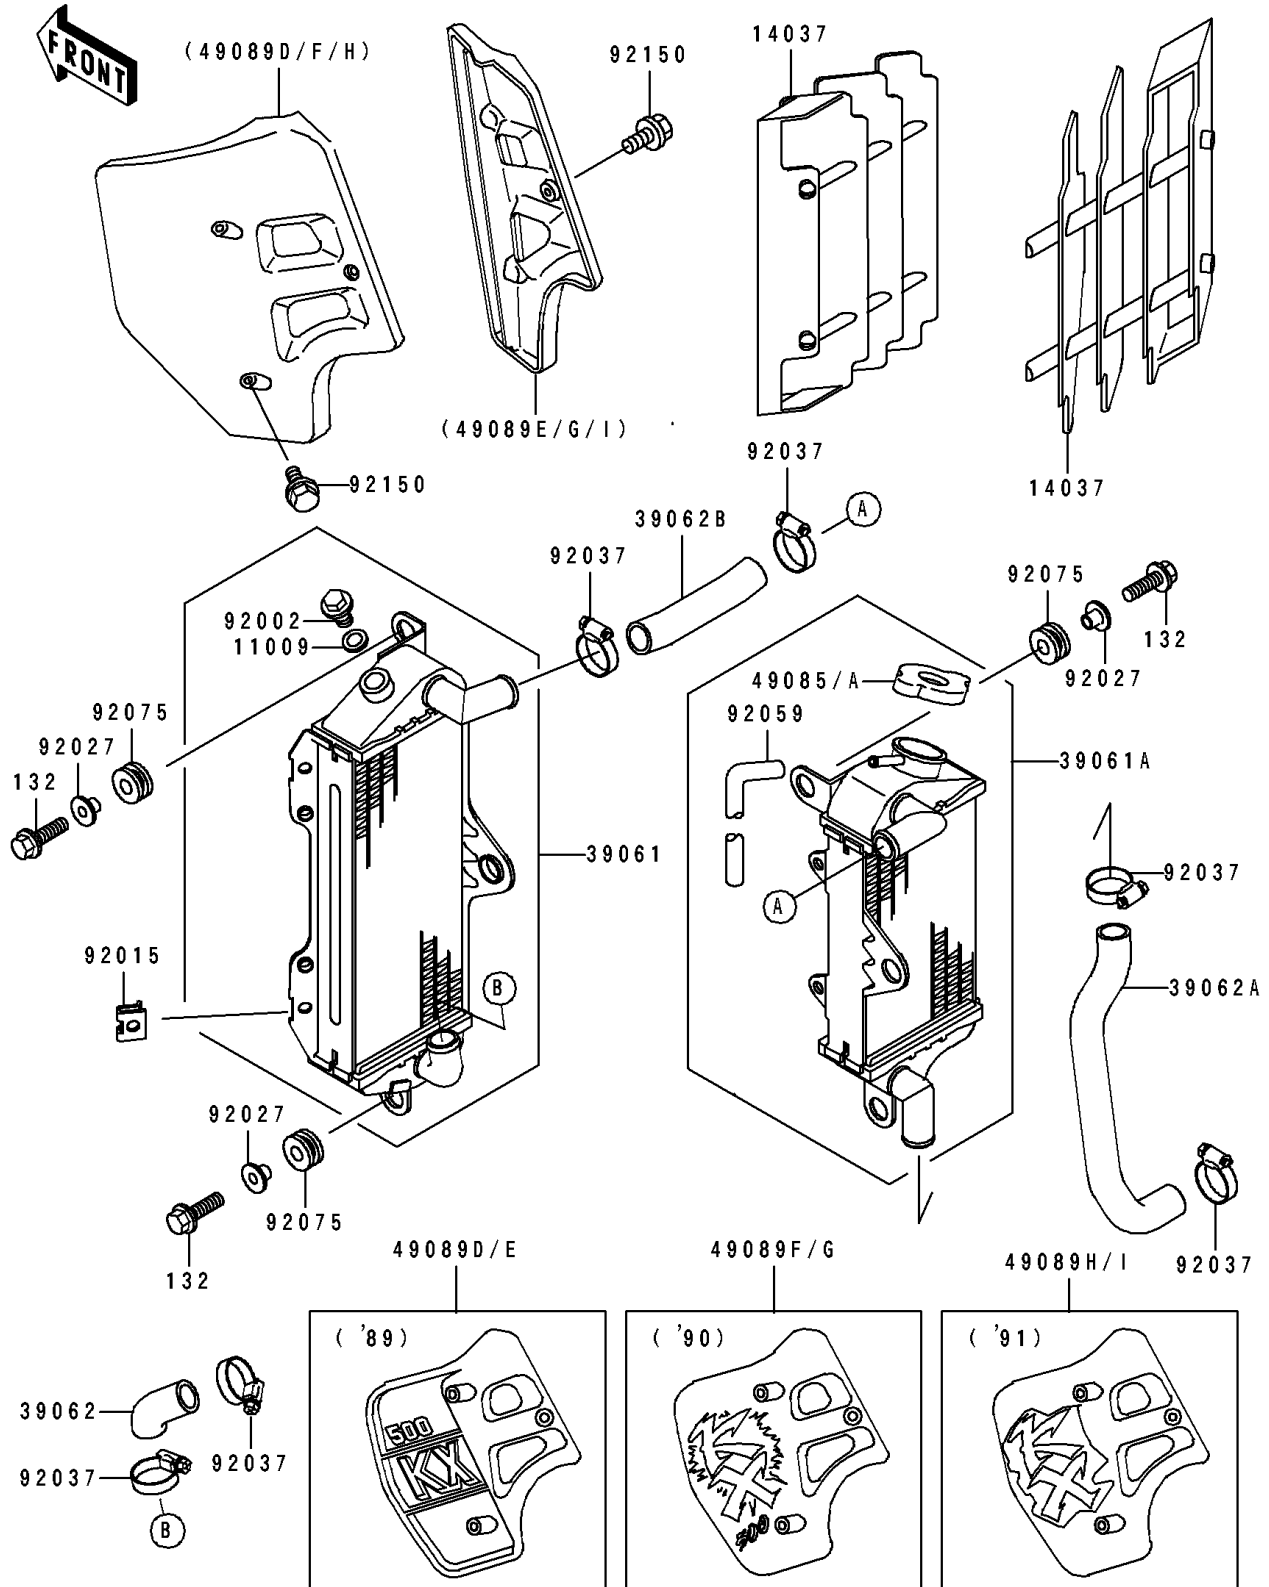

1989 KX500

PARTS DIAGRAM

Radiator

E3032

1989 KX500

PARTS LIST

Radiator

Kawasaki

Let the Good Times Roll®

ITEM NAME

PART NUMBER

QUANTITY
