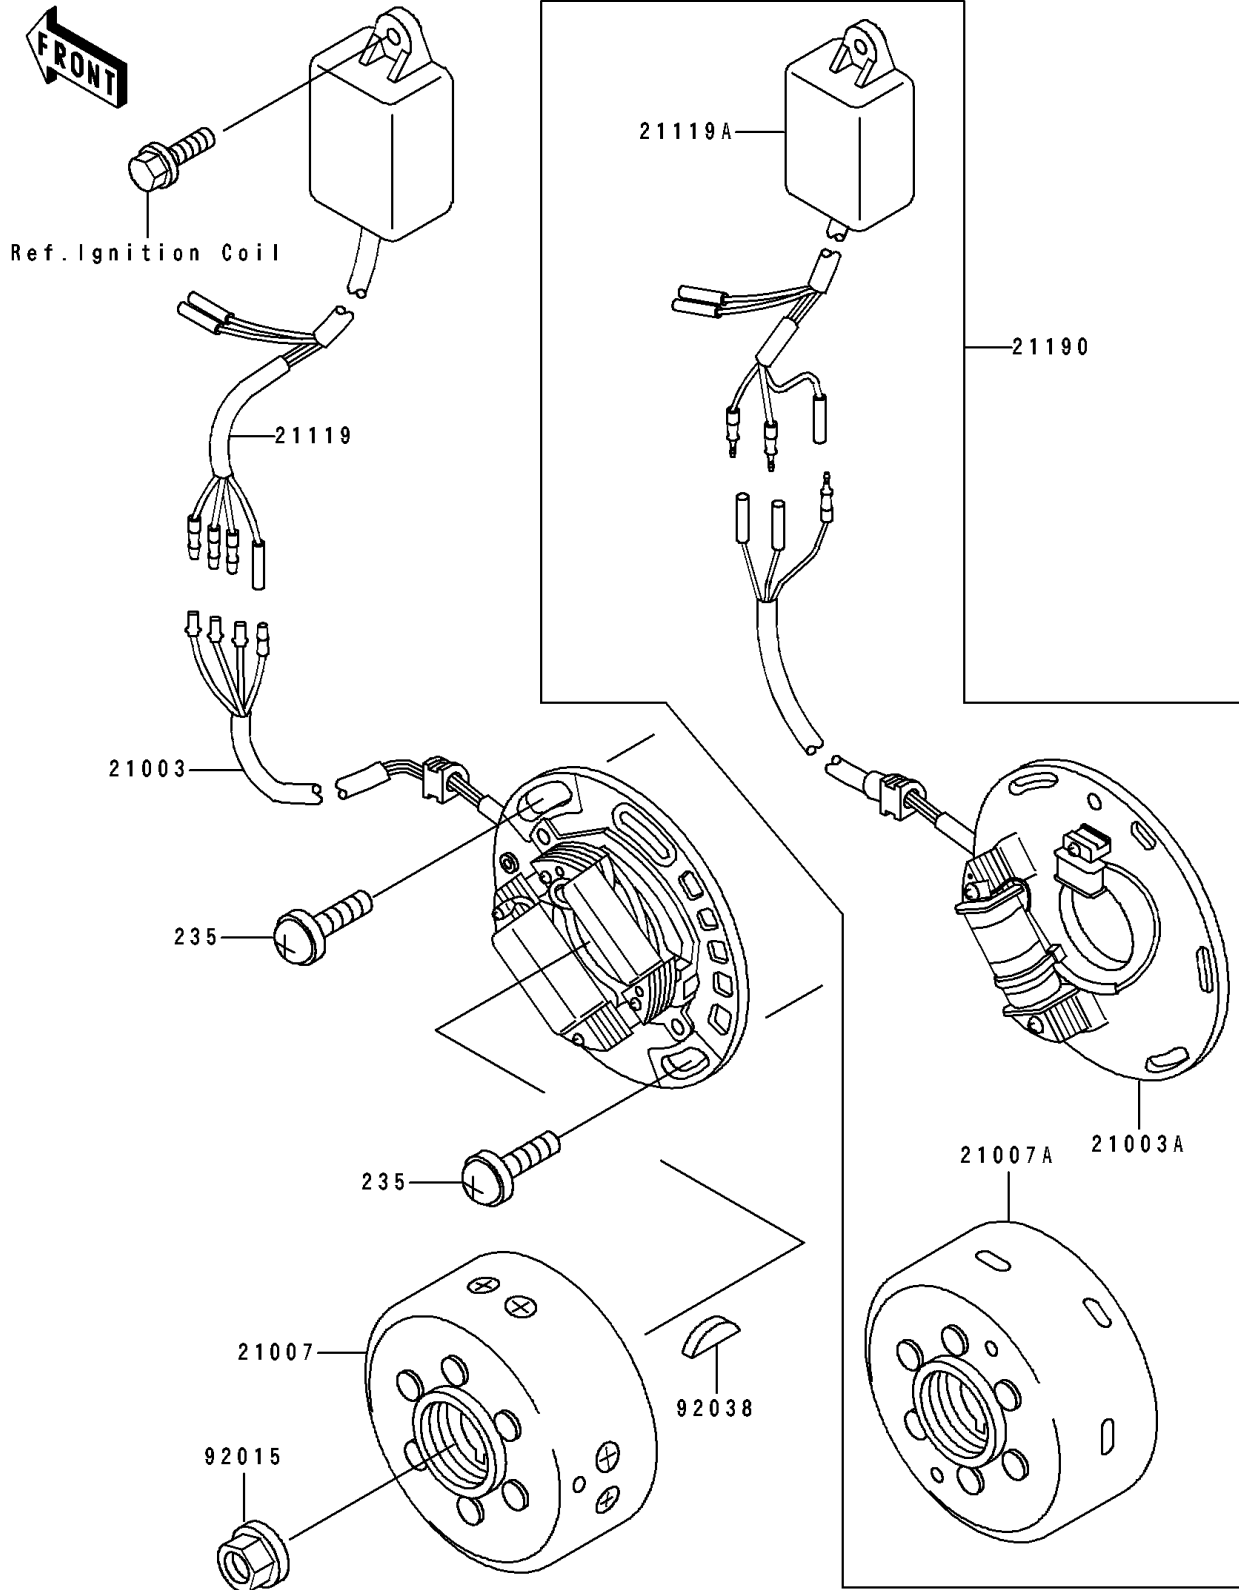

1991 KX500

PARTS DIAGRAM

Generator

E 1810

1991 KX500

PARTS LIST

Generator

Kawasaki

Let the Good Times Roll®

ITEM NAME

PART NUMBER

QUANTITY
