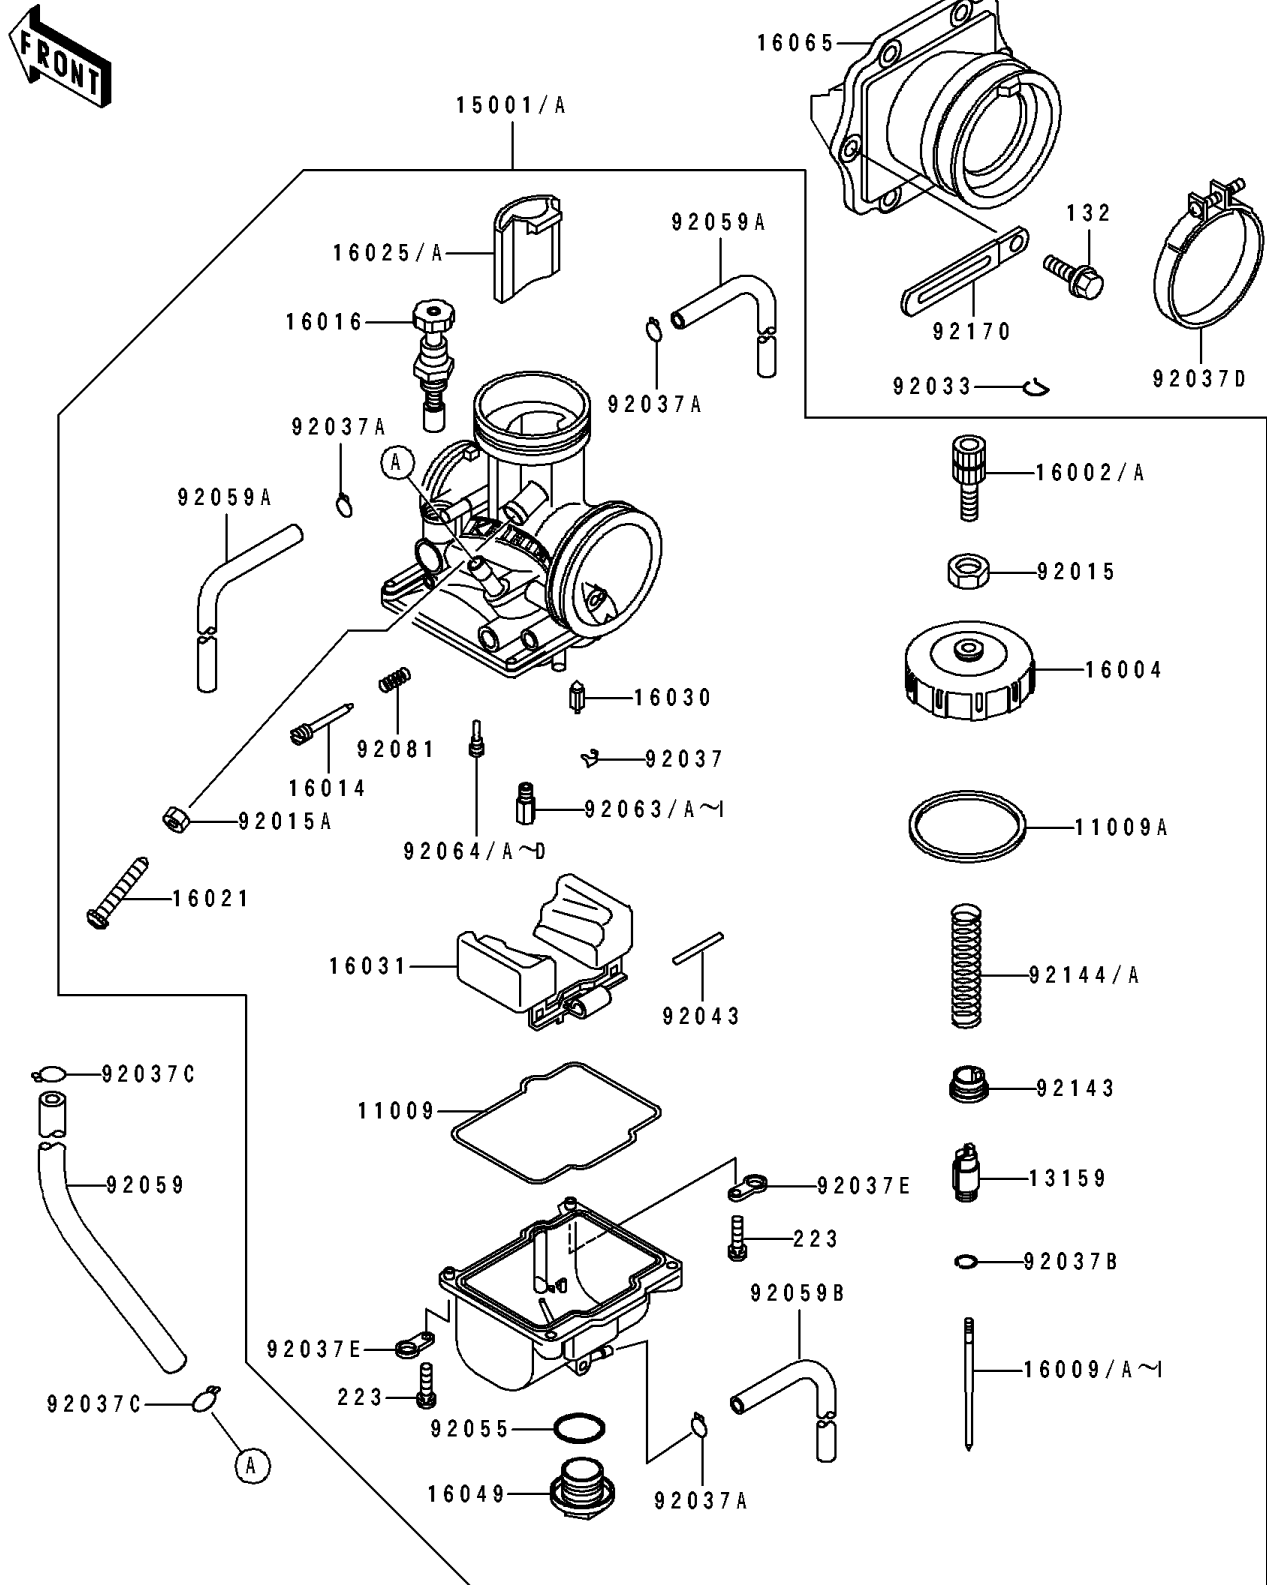

1989 KX500

PARTS DIAGRAM

Carburetor

E1611

1989 KX500

PARTS LIST

Carburetor

Kawasaki

Let the Good Times Roll®

ITEM NAME

PART NUMBER

QUANTITY
