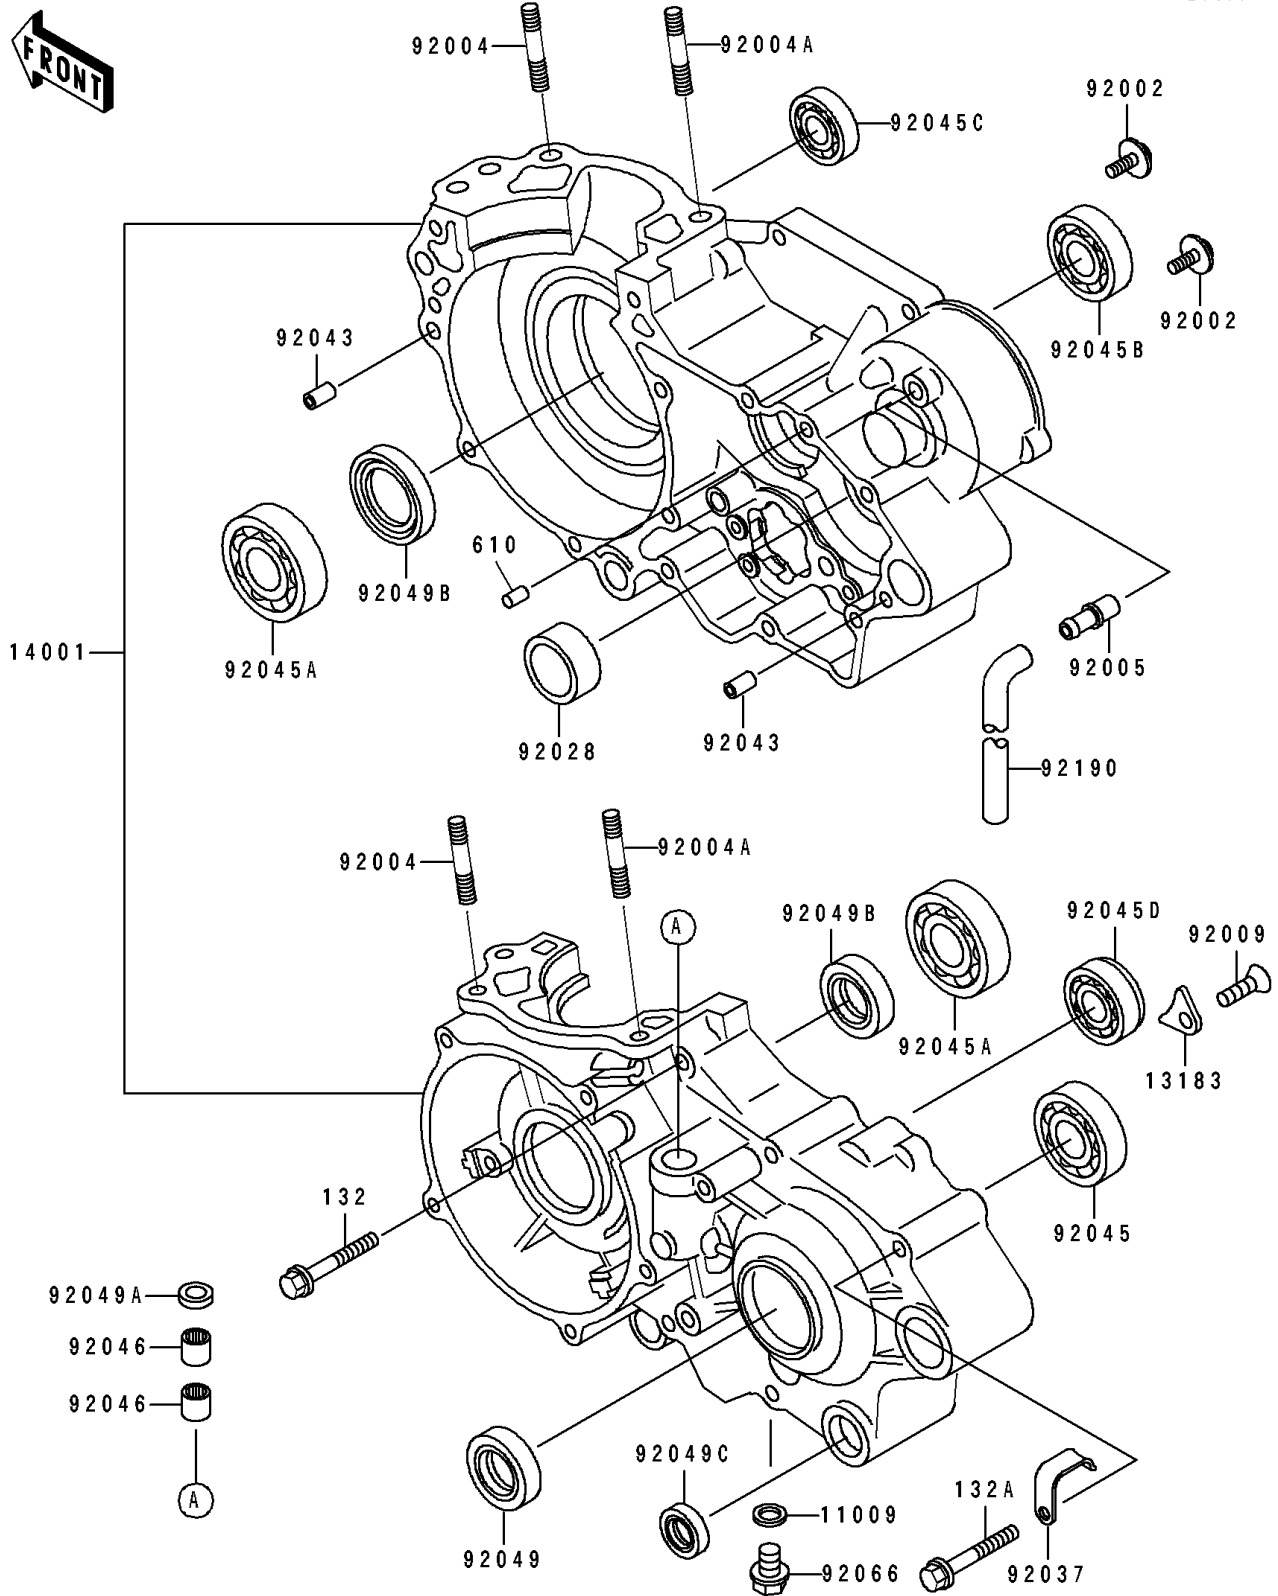

1991 KX500

PARTS DIAGRAM

Crankcase

E1411

1991 KX500

PARTS LIST

Crankcase

ITEM NAME

PART NUMBER

QUANTITY
