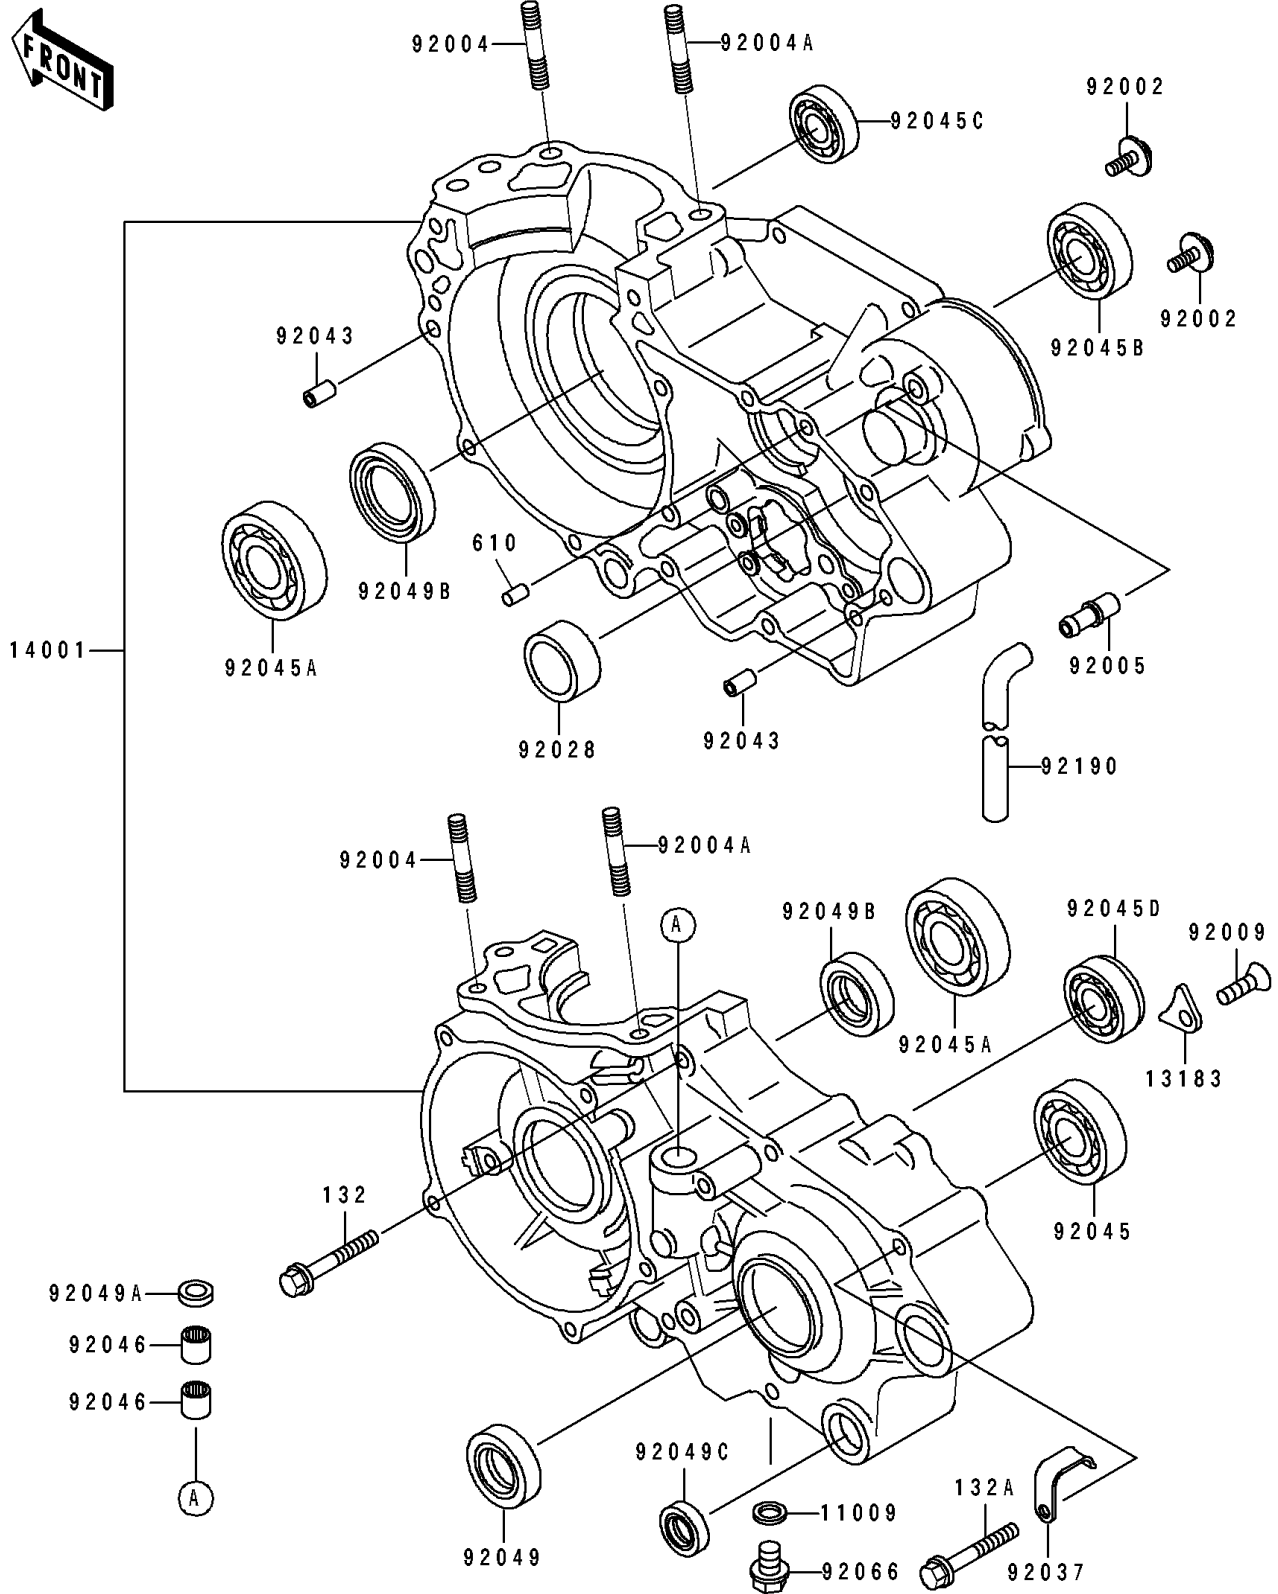

1989 KX500

PARTS DIAGRAM

Crankcase

E1411

1989 KX500

PARTS LIST

Crankcase

Kawasaki

Let the Good Times Roll®

ITEM NAME

PART NUMBER

QUANTITY
