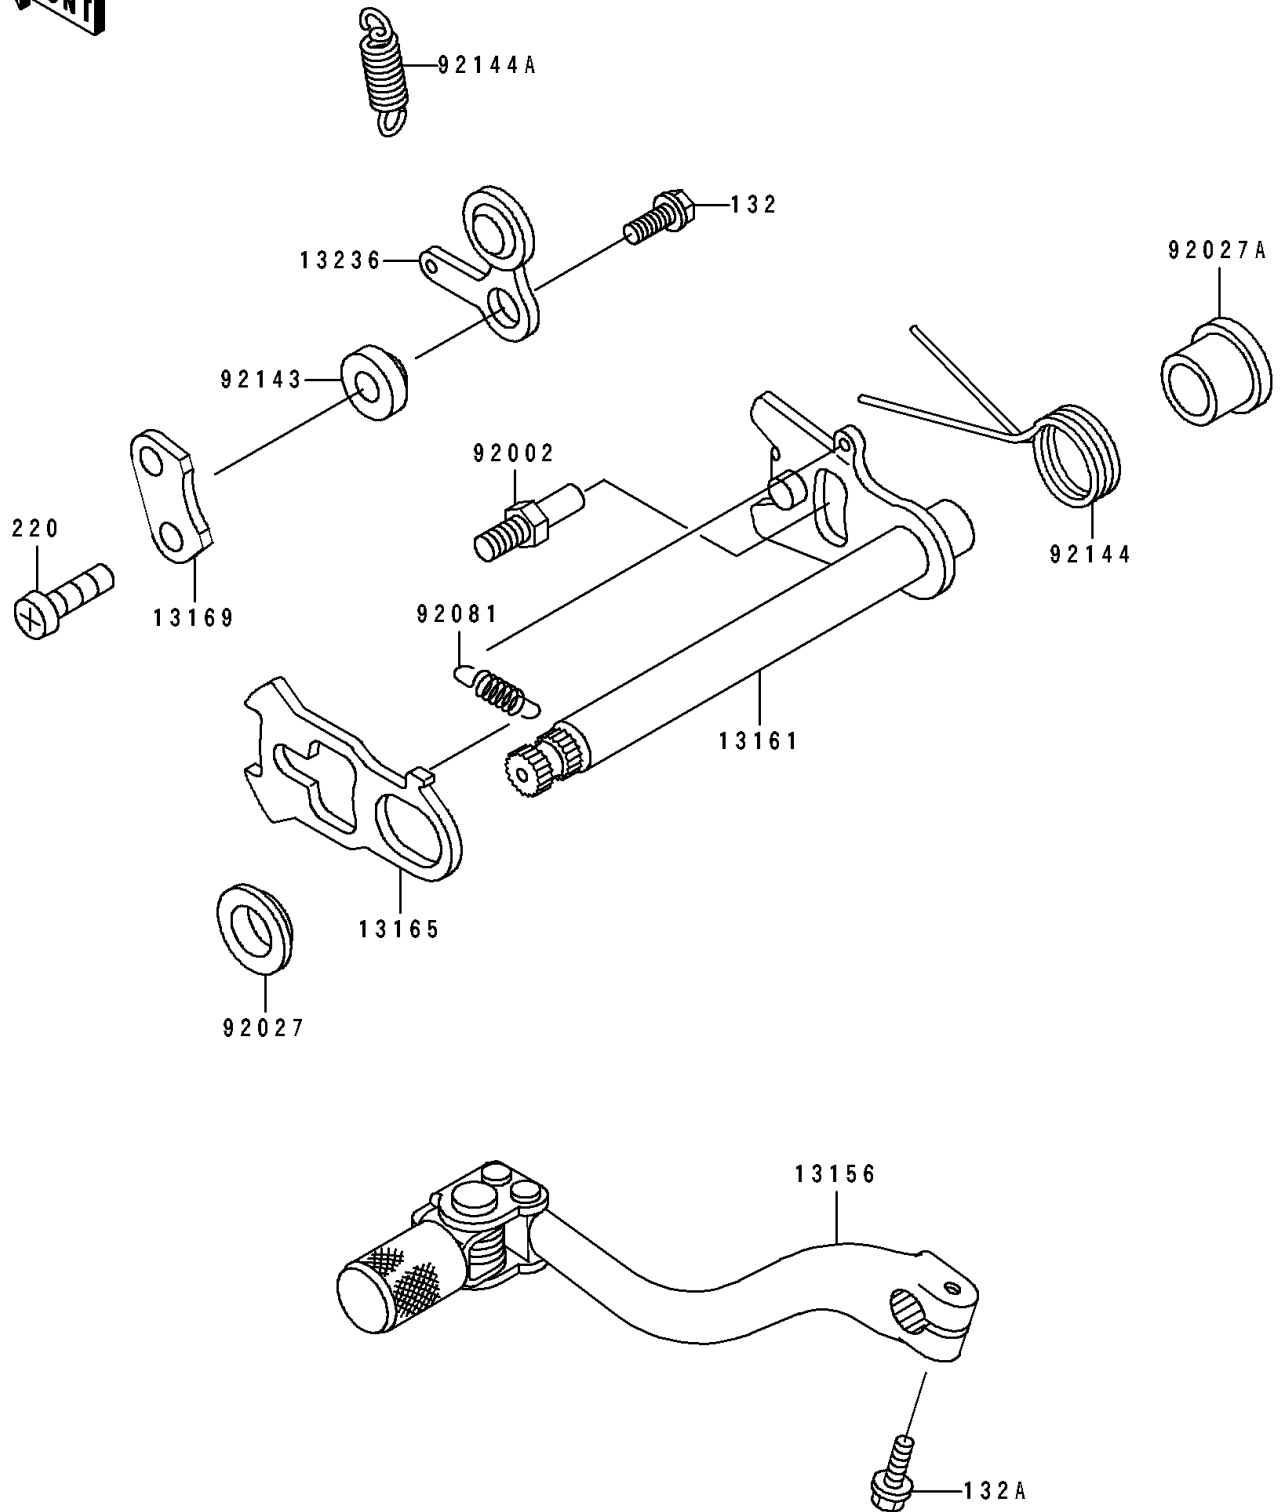

1989 KX500

PARTS DIAGRAM

Gear Change Mechanism

E1370

1989 KX500

PARTS LIST

Gear Change Mechanism

Kawasaki

Let the Good Times Roll®

ITEM NAME

PART NUMBER

QUANTITY
