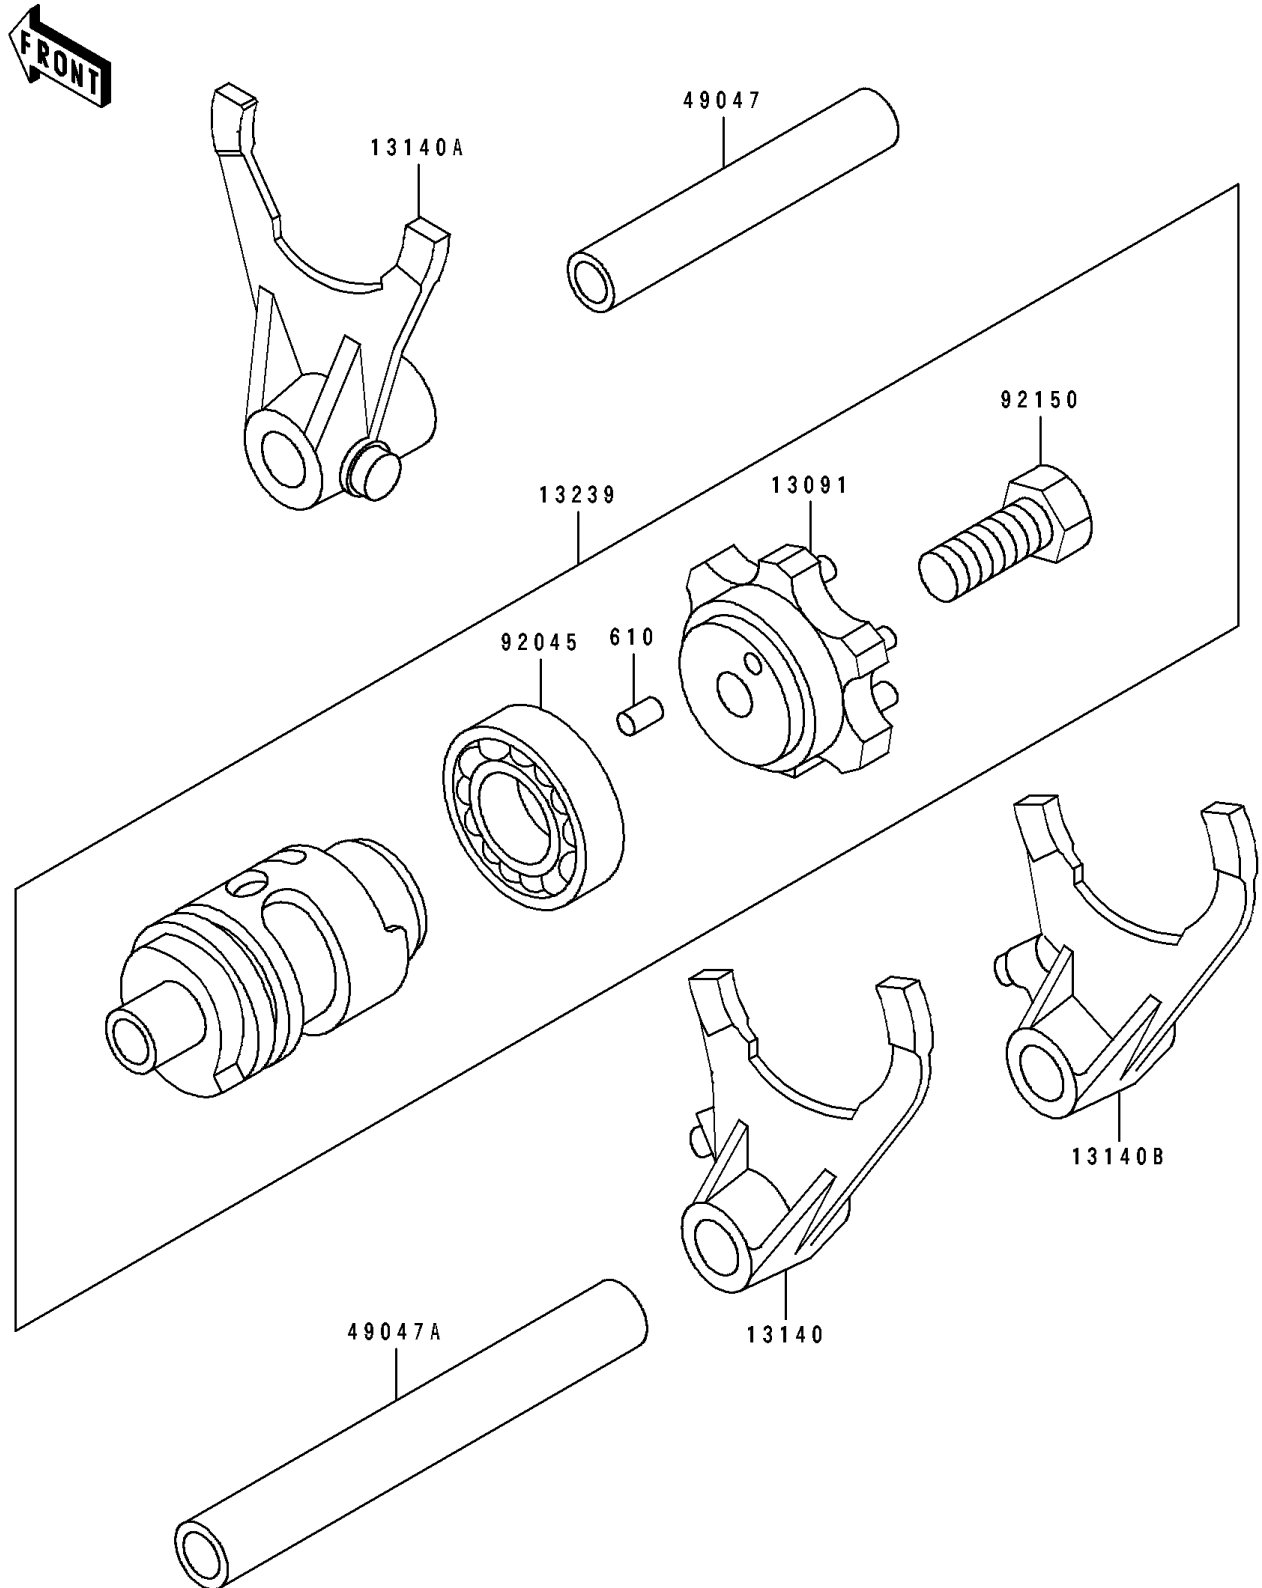

1991 KX500

PARTS DIAGRAM

Change Drum/Shift Fork

E 1362

1991 KX500

PARTS LIST

Change Drum/Shift Fork

ITEM NAME

PART NUMBER

QUANTITY
