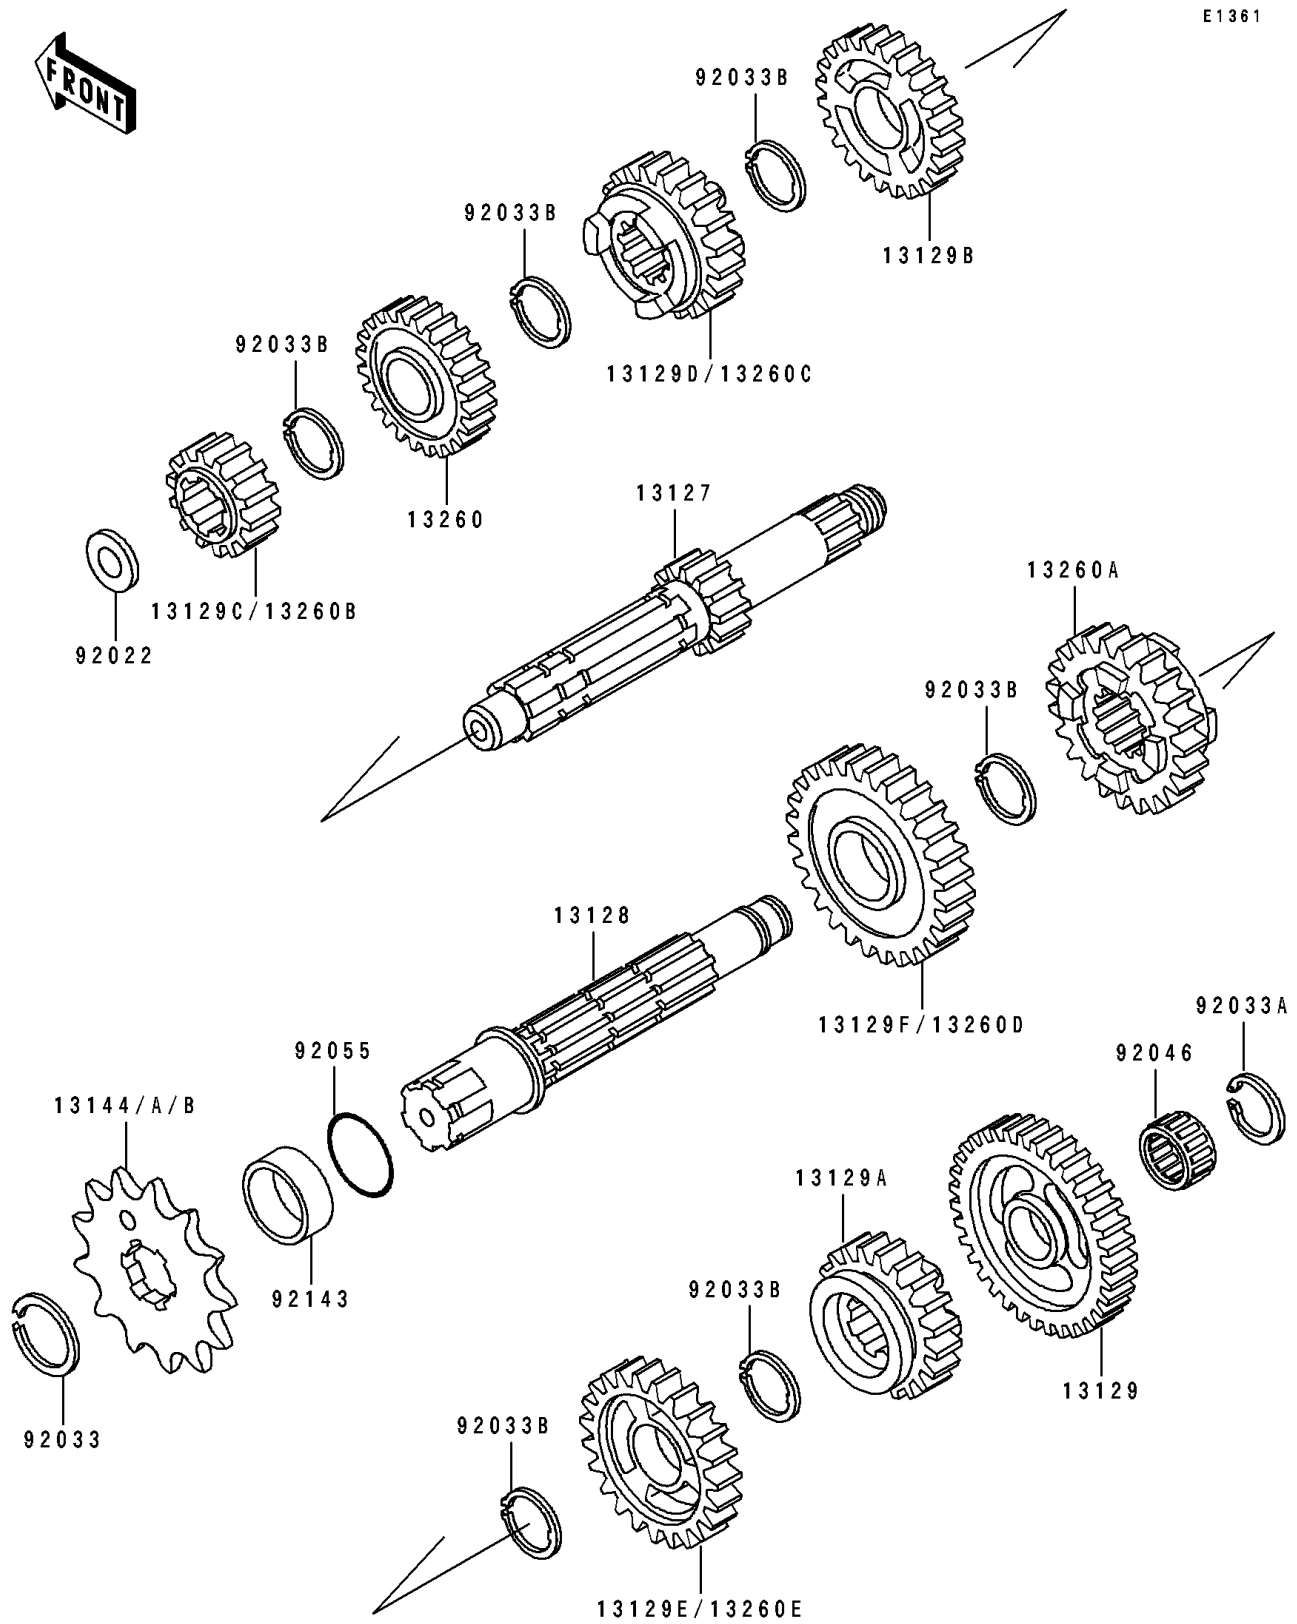

1989 KX500

PARTS DIAGRAM

Transmission

1989 KX500

PARTS LIST

Transmission

Kawasaki

Let the Good Times Roll®

ITEM NAME

PART NUMBER

QUANTITY
