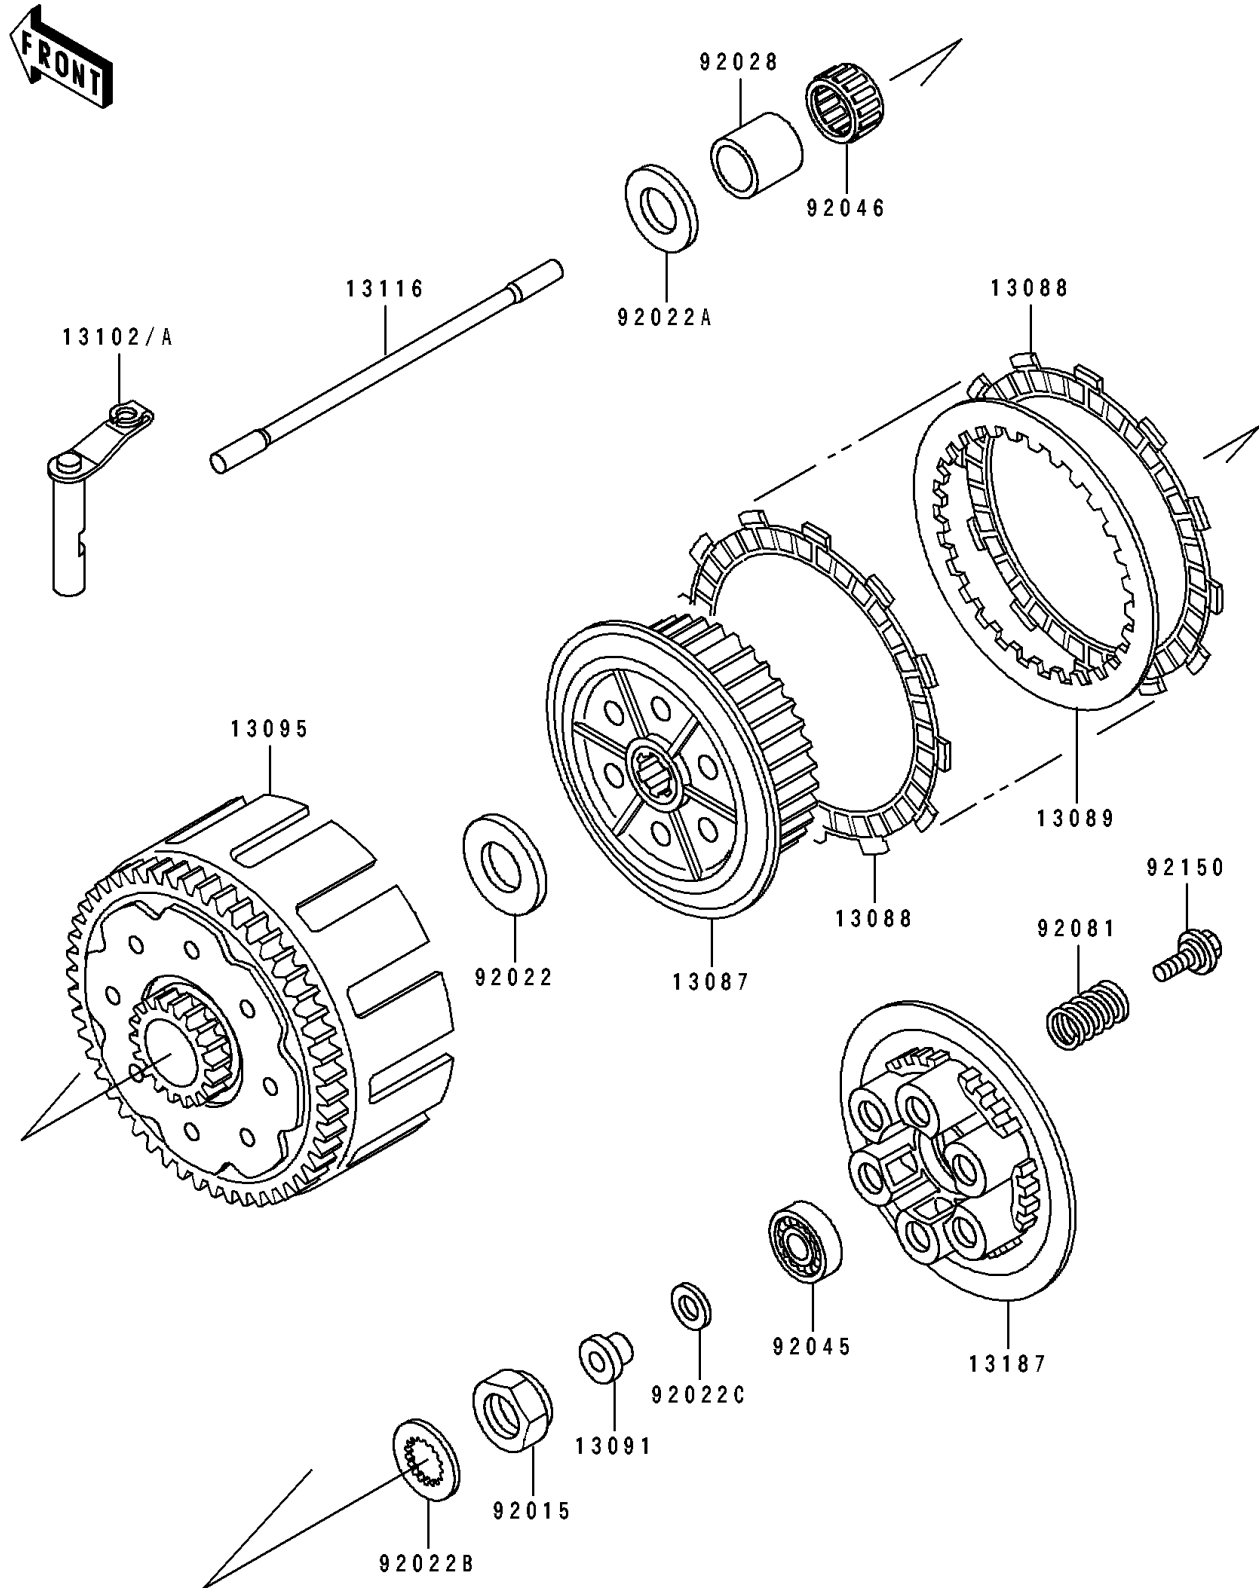

1989 KX500

PARTS DIAGRAM

Clutch

E1350

1989 KX500

PARTS LIST

Clutch

Kawasaki

Let the Good Times Roll®

ITEM NAME

PART NUMBER

QUANTITY
