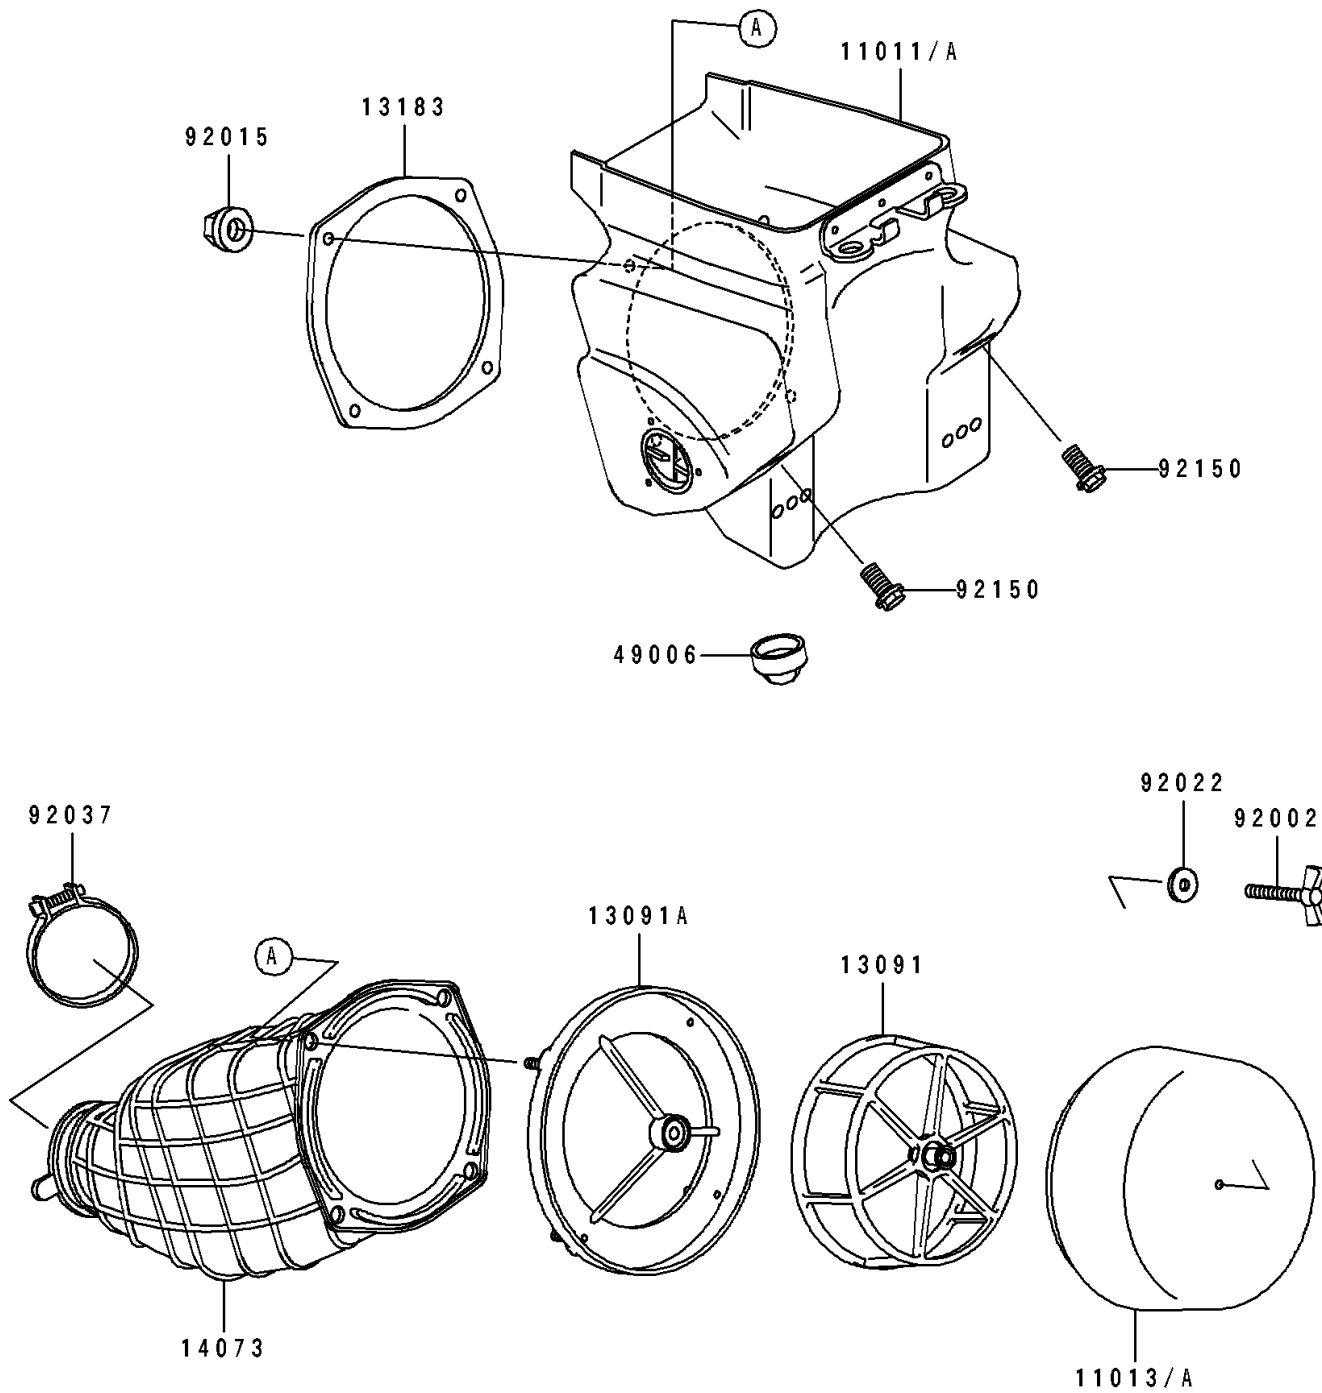

1991 KX500

PARTS DIAGRAM

Air Filter

E1130

1991 KX500

PARTS LIST

Air Filter

ITEM NAME

PART NUMBER

QUANTITY
