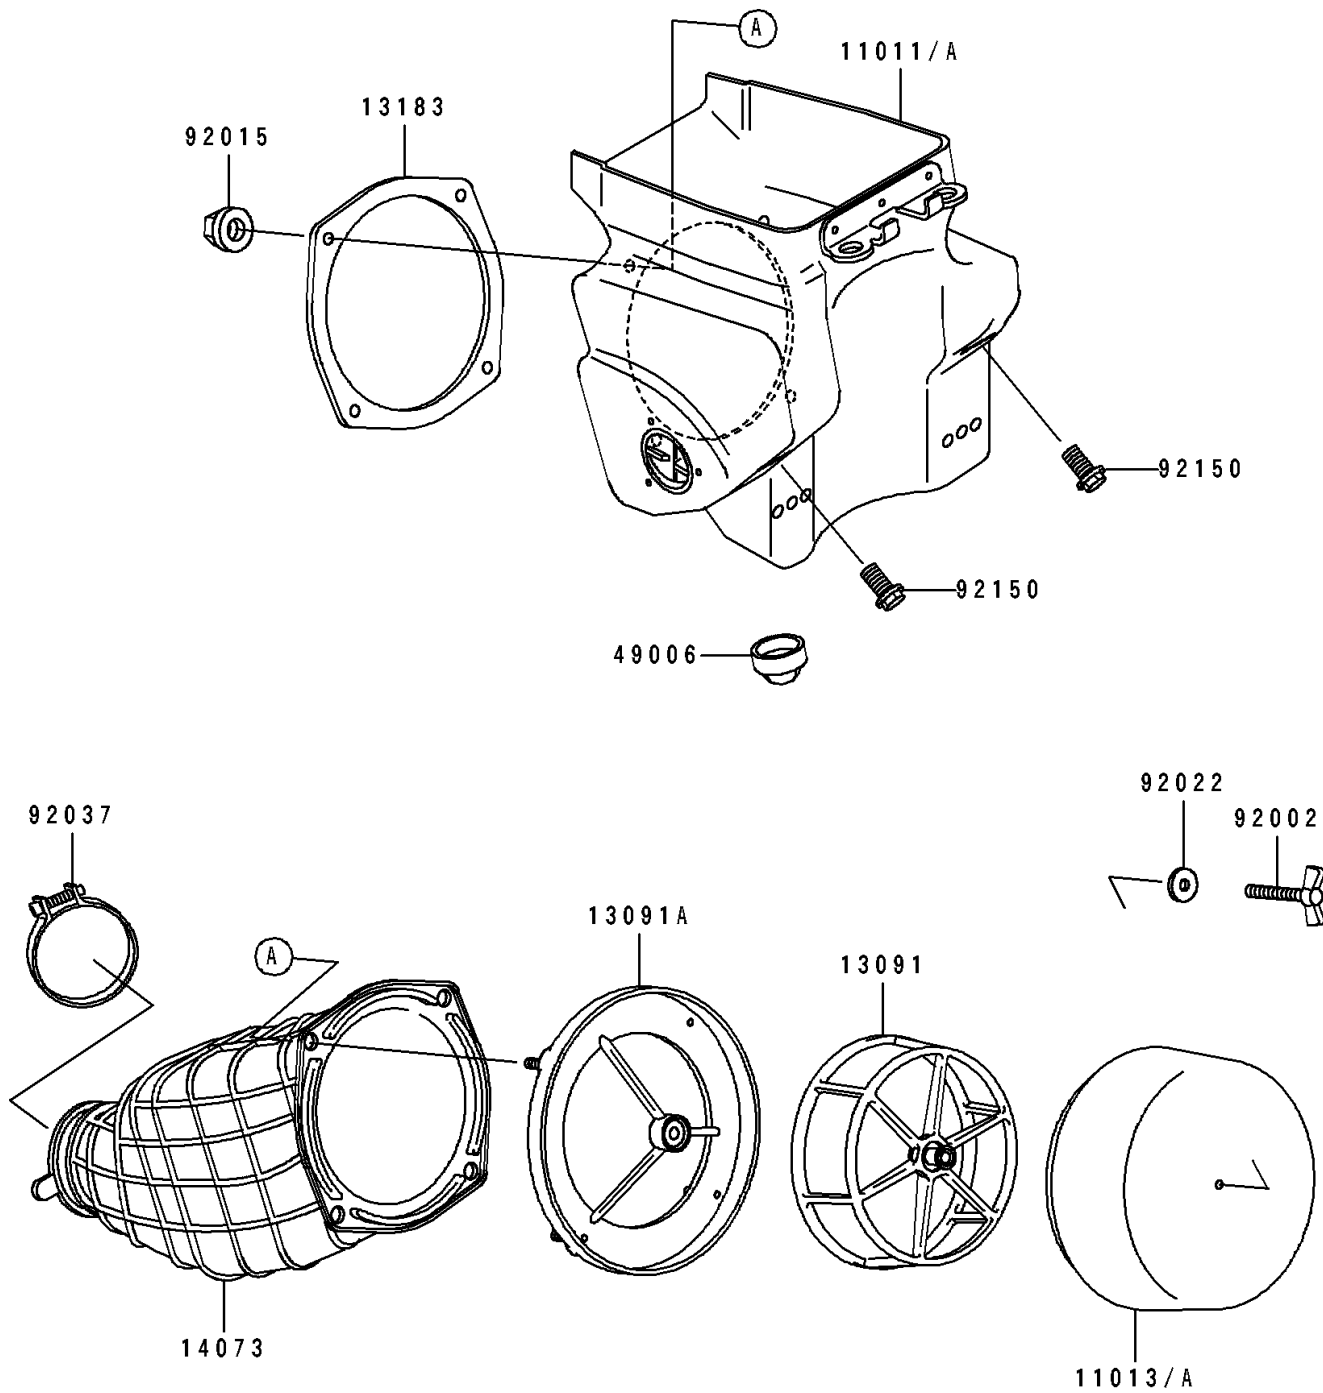

1990 KX500

PARTS DIAGRAM

Air Filter

E1130

1990 KX500

PARTS LIST

Air Filter

ITEM NAME	PART NUMBER	QUANTITY
CASE-AIR FILTER (Ref # 11011A)	11011-1304	1
ELEMENT-AIR FILTER (Ref # 11013A)	11013-1198	1
HOLDER,ELEMENT (Ref # 13091)	13091-1454	1
HOLDER (Ref # 13091A)	13091-1594	1
PLATE,DUCT FITTING (Ref # 13183)	13183-1046	1
DUCT (Ref # 14073)	14073-1360	1
BOOT (Ref # 49006)	49006-1248	1
BOLT,WING (Ref # 92002)	92002-1719	1
NUT,FLANGED,5MM (Ref # 92015)	92015-1259	4
WASHER,6.5X20X1.6 (Ref # 92022)	92022-125	1
CLAMP,AIR FILTER (Ref # 92037)	92037-1409	1
BOLT,FLANGED,6X16 (Ref # 92150)	92150-1506	2