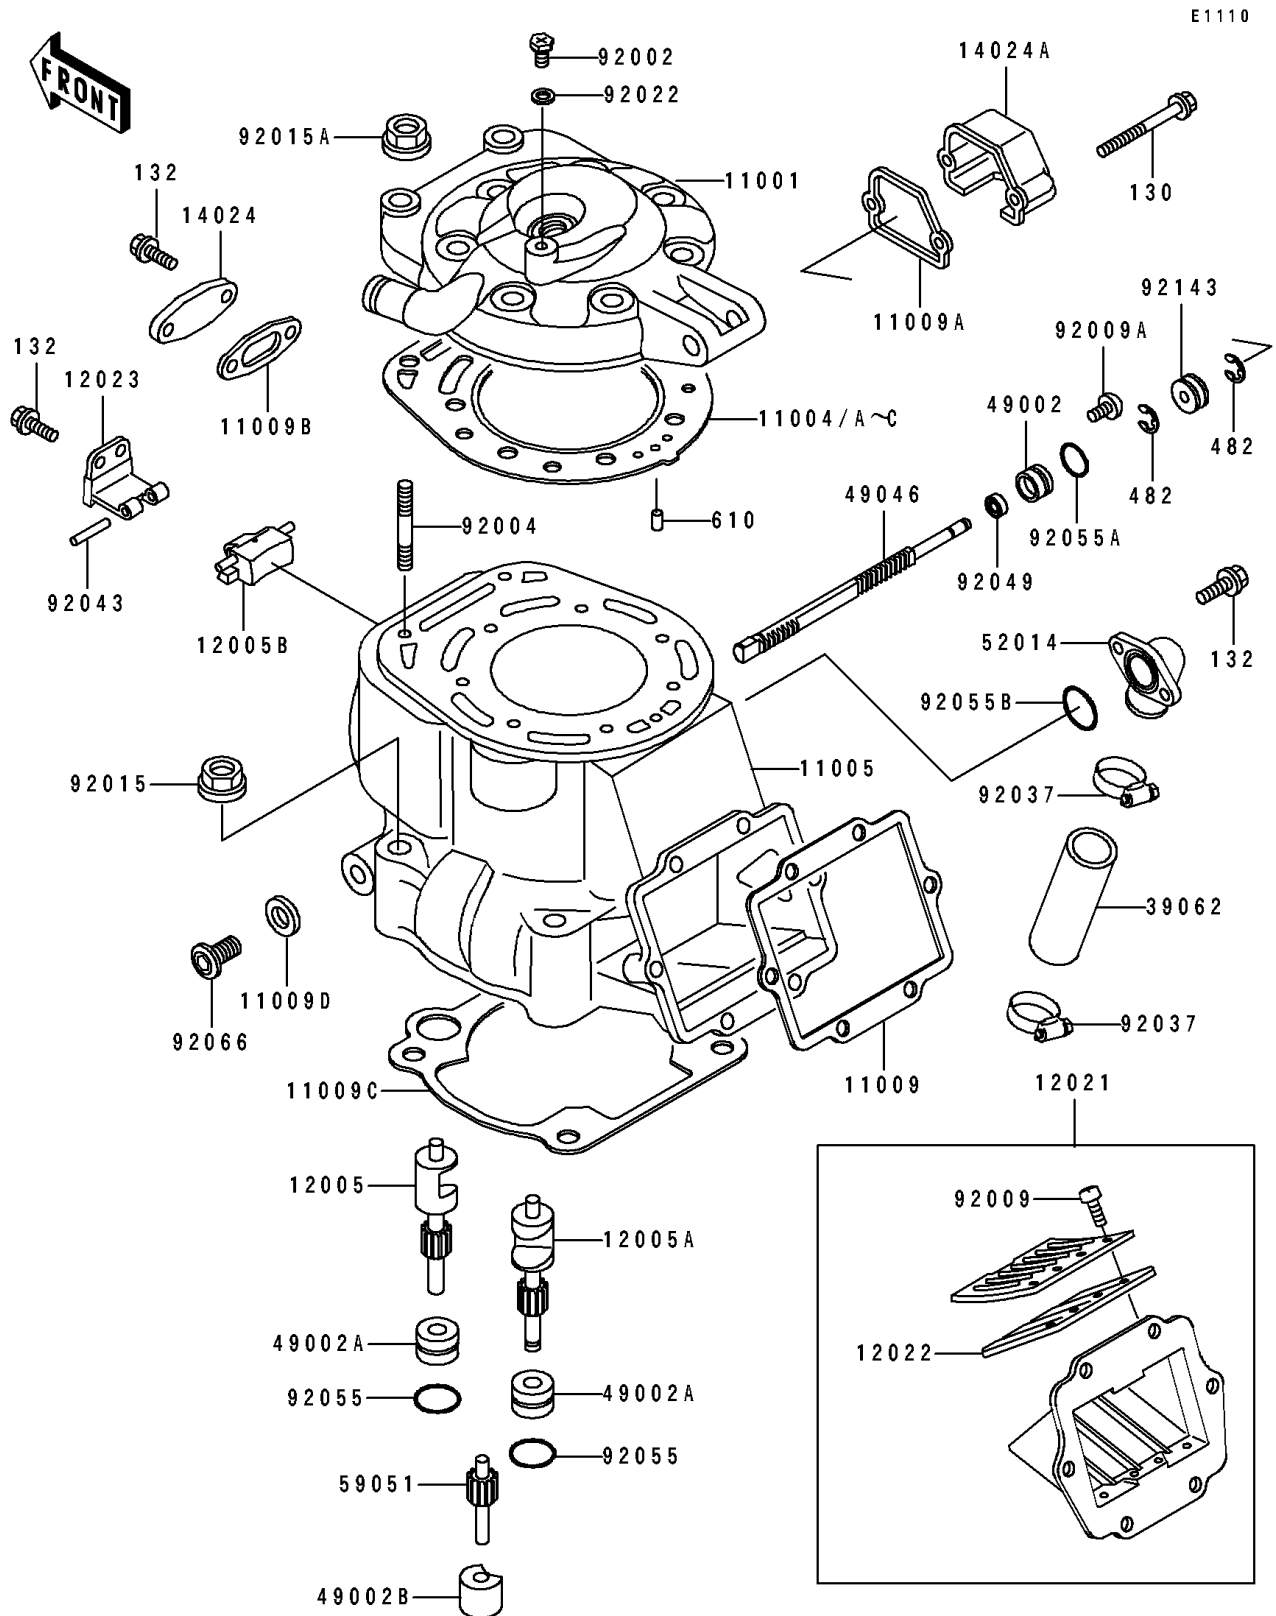

1990 KX500

PARTS DIAGRAM

Cylinder Head/Cylinder

1990 KX500

PARTS LIST

Cylinder Head/Cylinder

ITEM NAME

PART NUMBER

QUANTITY
