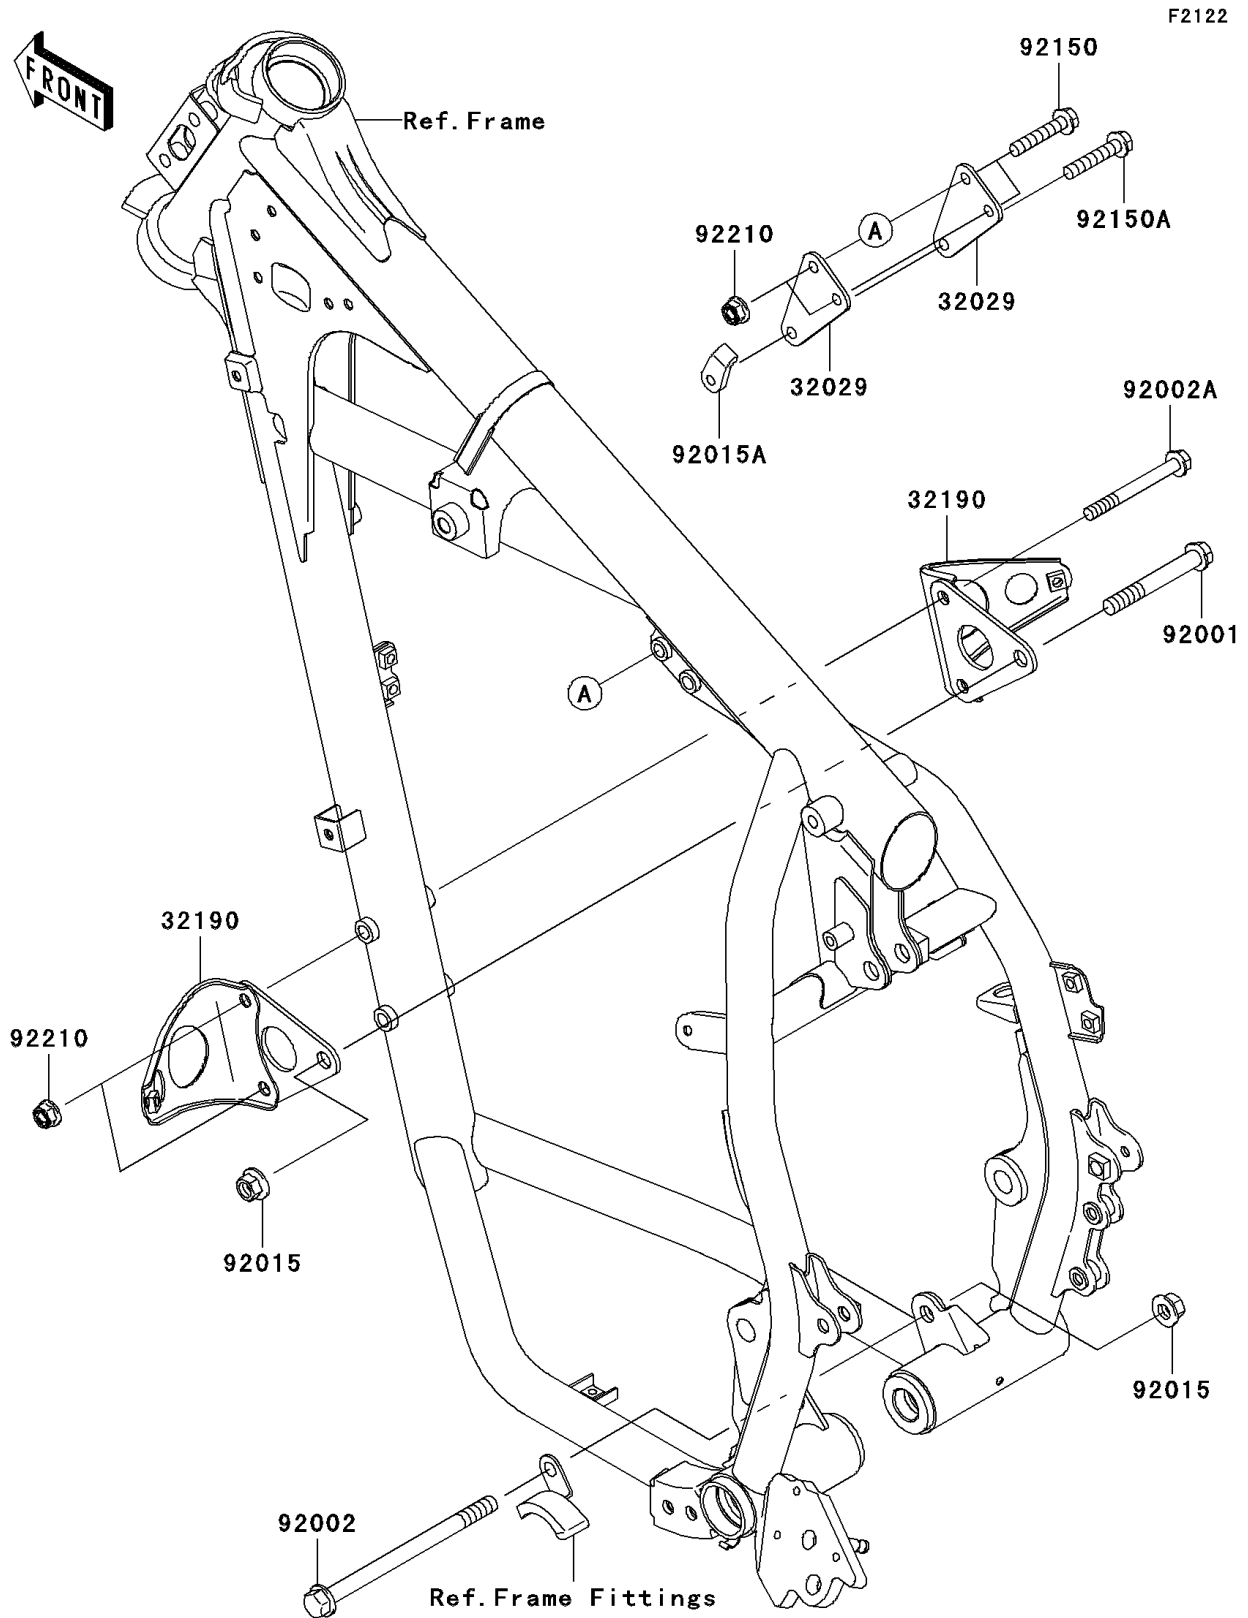

2010 KLR™ 650

PARTS DIAGRAM

Engine Mount

2010 KLR™ 650

PARTS LIST

Engine Mount

Kawasaki

Let the Good Times Roll®

ITEM NAME

PART NUMBER

QUANTITY
