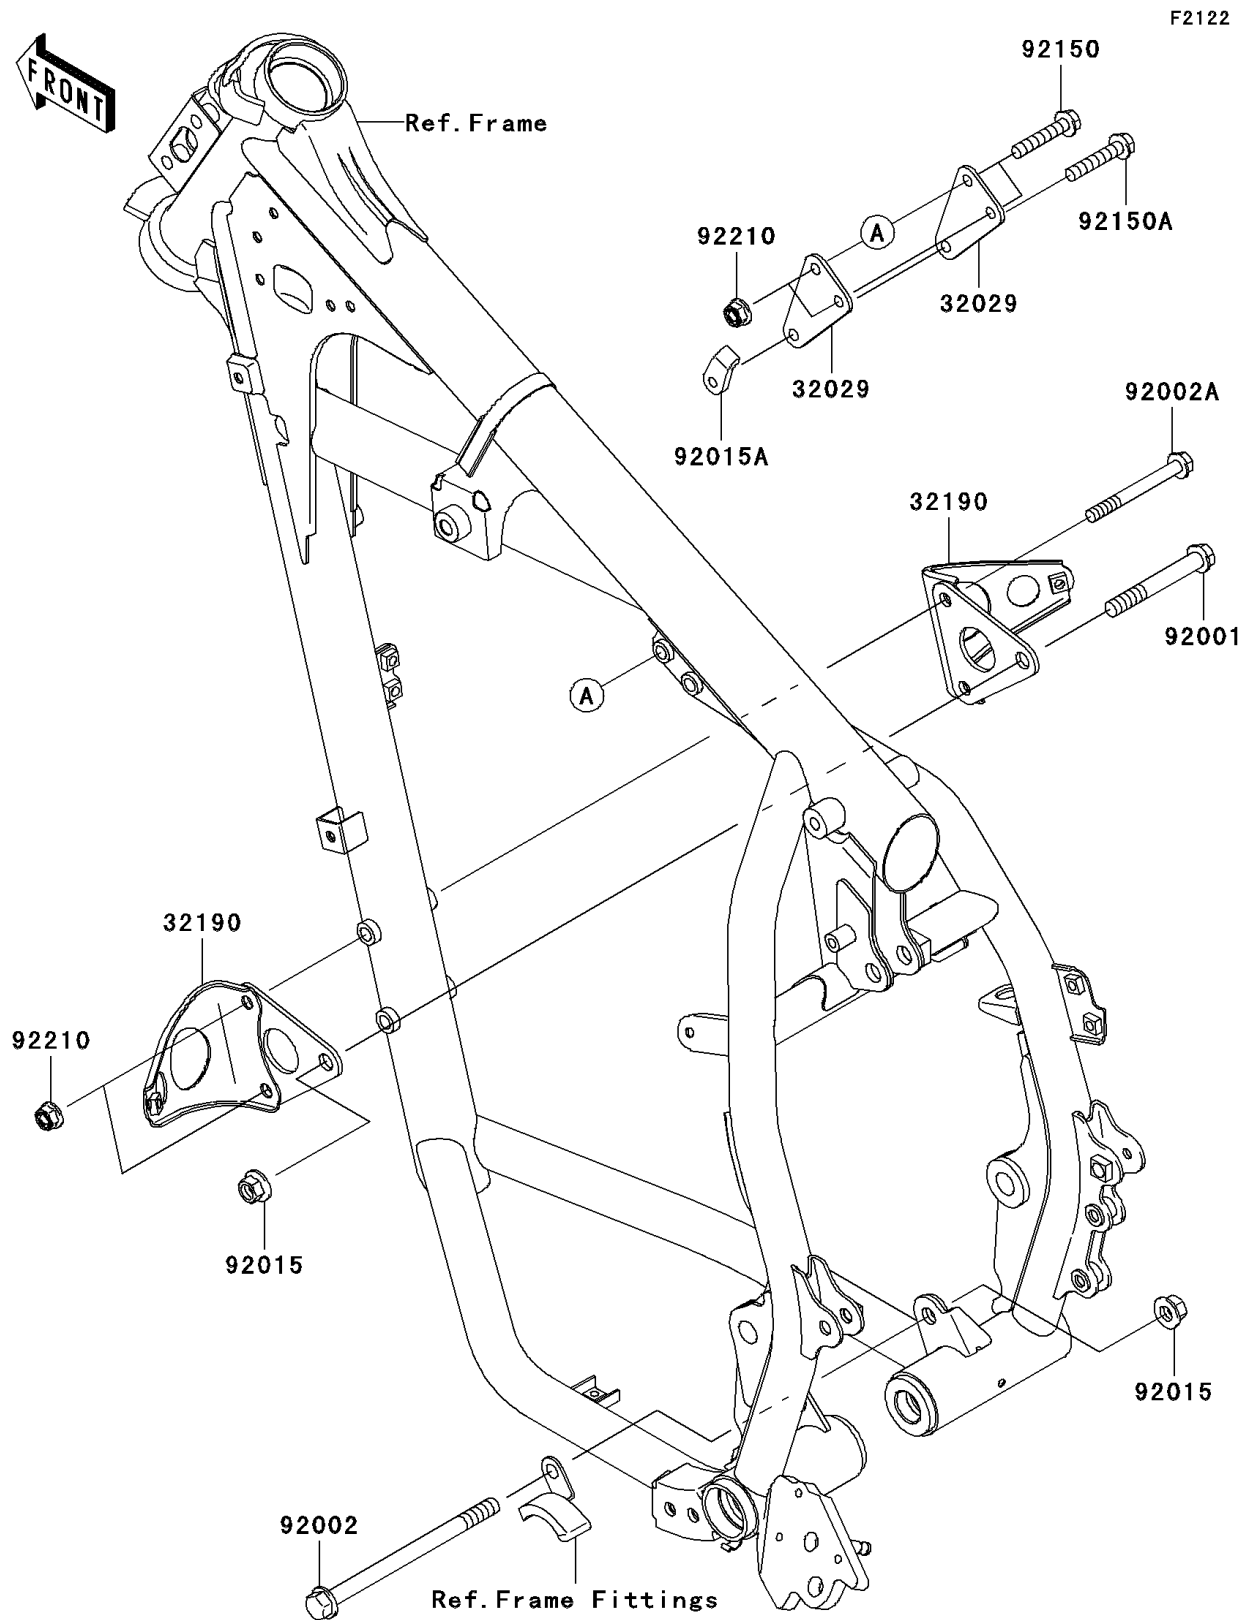

2009 KLR™ 650

PARTS DIAGRAM

Engine Mount

2009 KLR™ 650

PARTS LIST

Engine Mount

Kawasaki

Let the Good Times Roll®

ITEM NAME

PART NUMBER

QUANTITY
