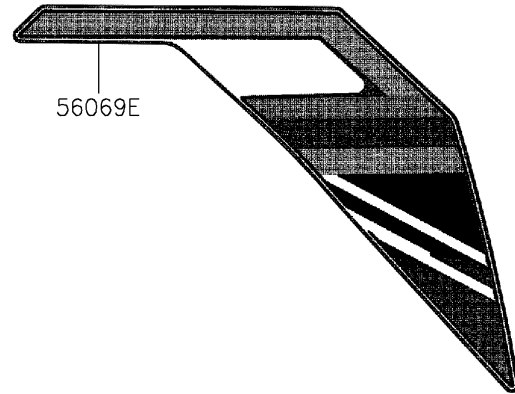

2021 BRUTE FORCE® 300

PARTS DIAGRAM

Decals(White)

F2861

2021 BRUTE FORCE® 300

PARTS LIST Decals(White)

| ITEM NAME | PART NUMBER | QUANTITY |
|-----------|-------------|----------|
|-----------|-------------|----------|
