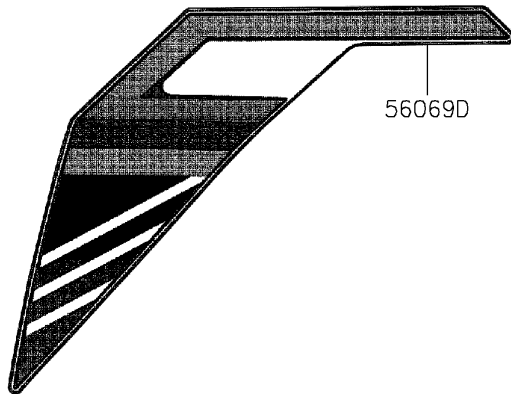

2021 BRUTE FORCE® 300

PARTS DIAGRAM

Decals(White)

F2861

2021 BRUTE FORCE® 300

PARTS LIST Decals(White)

| ITEM NAME | PART NUMBER | QUANTITY |
|-----------|-------------|----------|
|-----------|-------------|----------|
