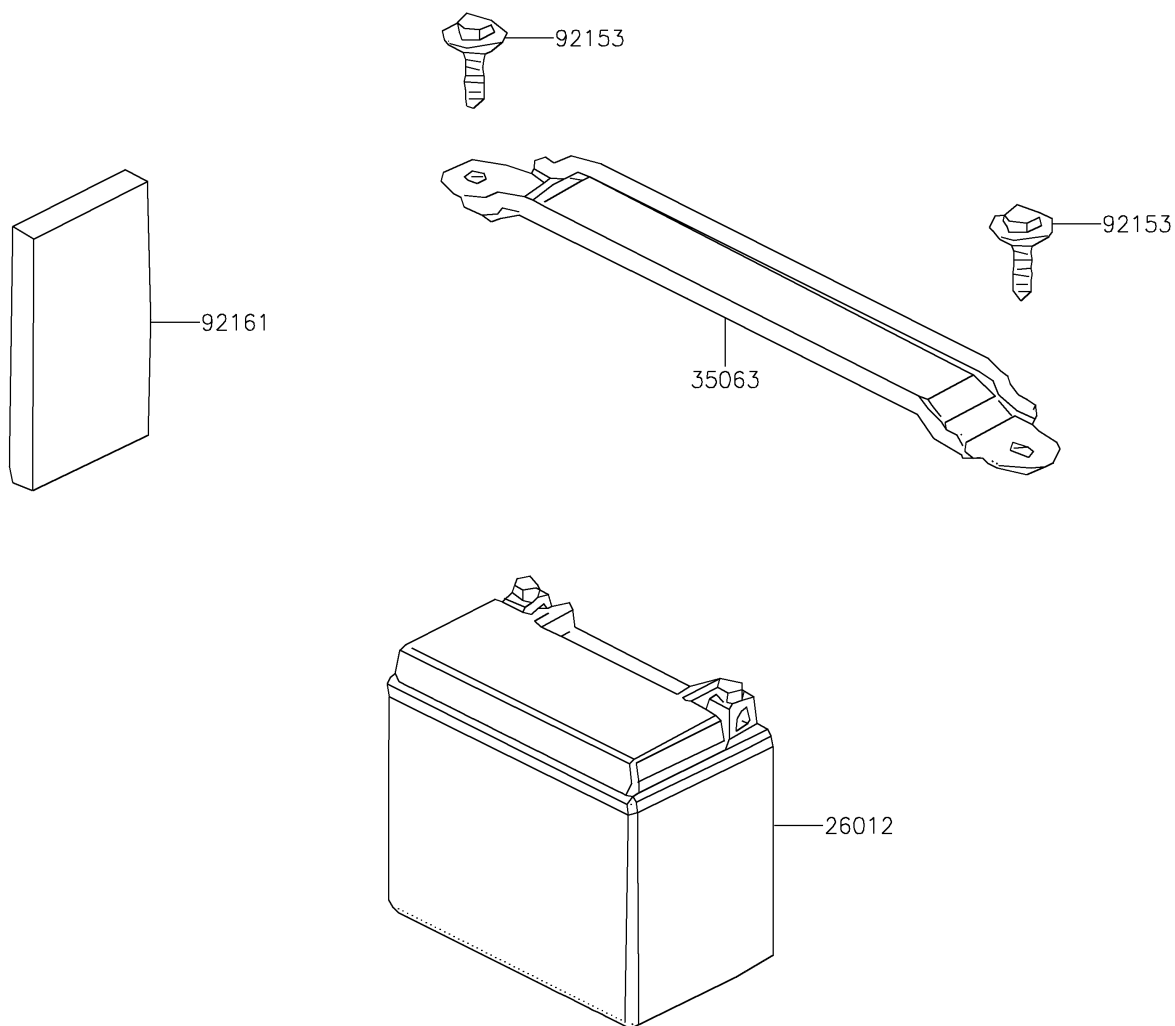

2021 BRUTE FORCE® 300

PARTS DIAGRAM

Battery

F2761

2021 BRUTE FORCE® 300

PARTS LIST

Battery

ITEM NAME	PART NUMBER	QUANTITY
BATTERY,YTX12-BS (Ref # 26012)	26012-Y003	1
STAY,BATTERY (Ref # 35063)	35063-Y007	1
BOLT,5X16 (Ref # 92153)	92153-Y013	2
DAMPER,BATTERY (Ref # 92161)	92161-Y018	1