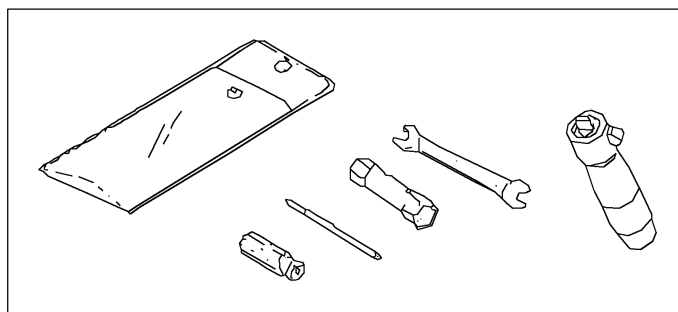

2021 BRUTE FORCE® 300

PARTS DIAGRAM

Seat

F2510

2021 BRUTE FORCE® 300

PARTS LIST

Seat

ITEM NAME

PART NUMBER

QUANTITY
