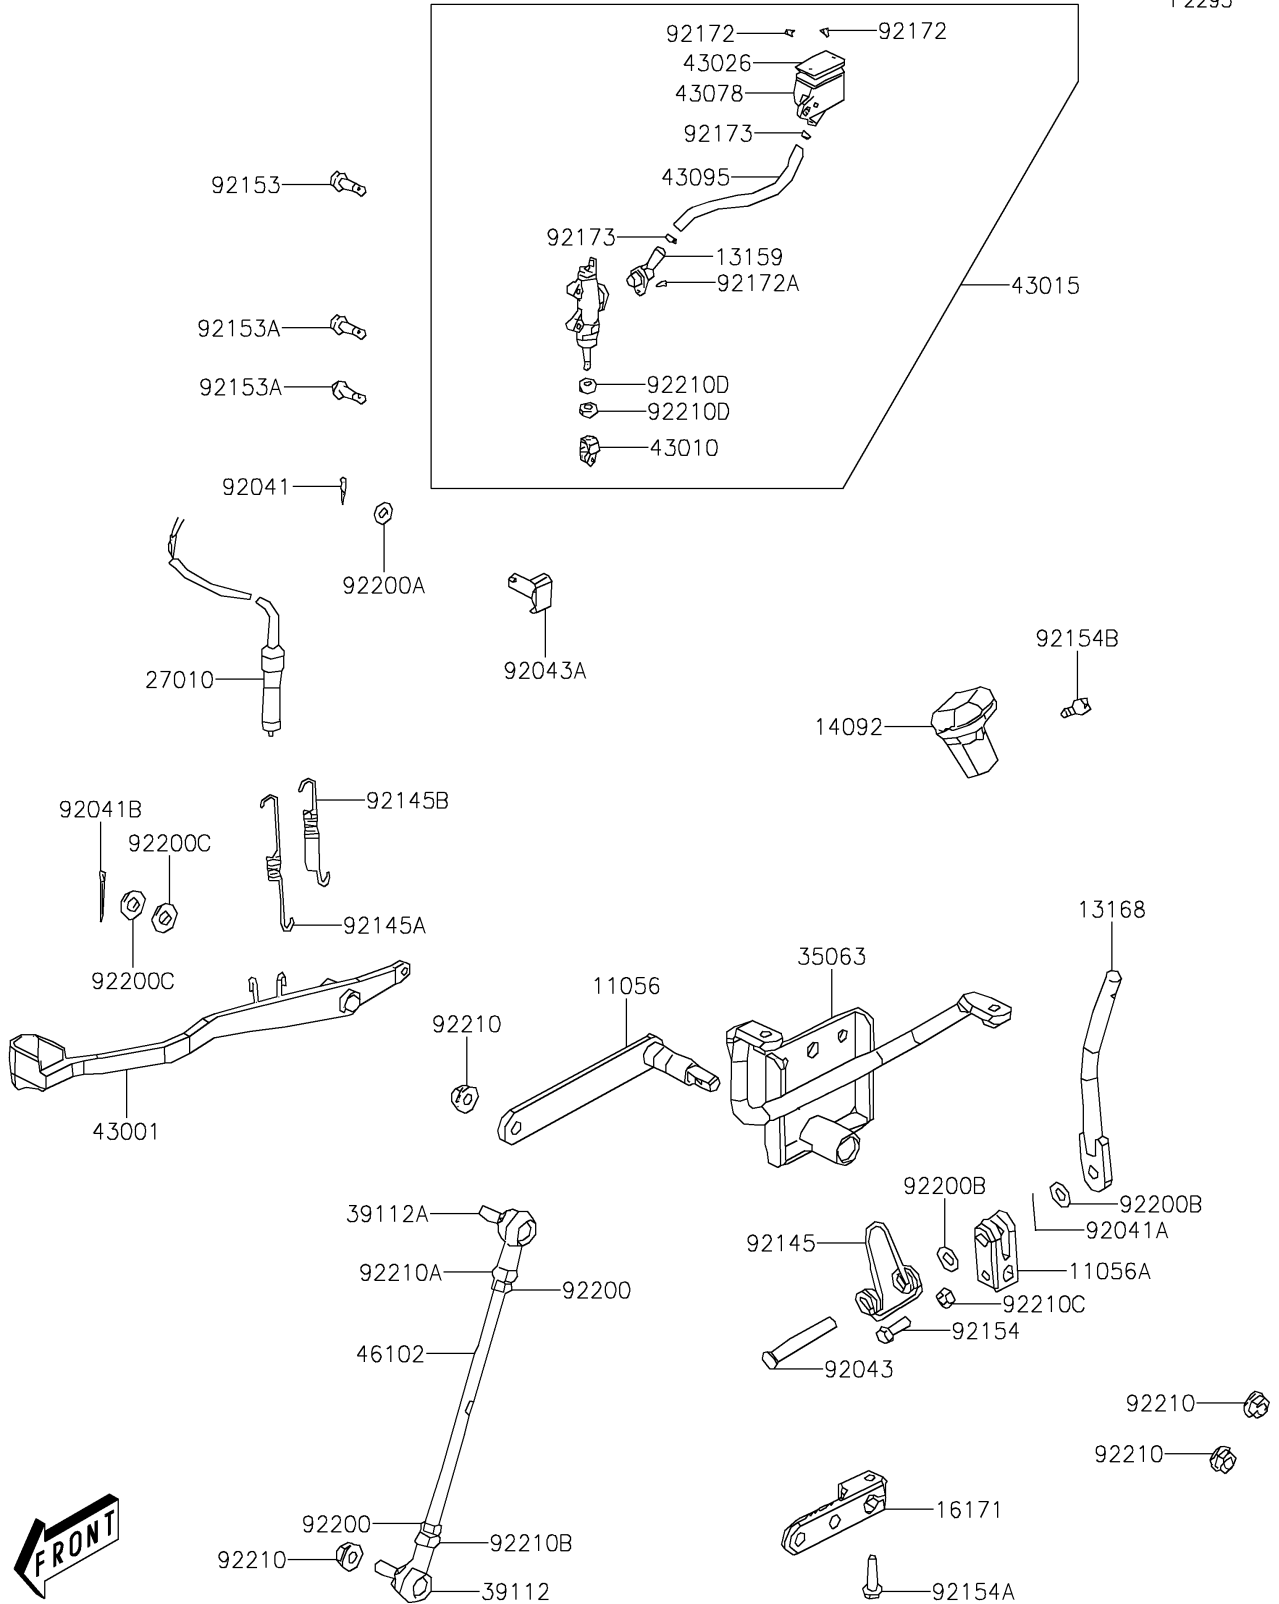

2021 BRUTE FORCE® 300

PARTS DIAGRAM

Rear Master Cylinder

F2293

2021 BRUTE FORCE® 300

PARTS LIST

Rear Master Cylinder

ITEM NAME

PART NUMBER

QUANTITY
