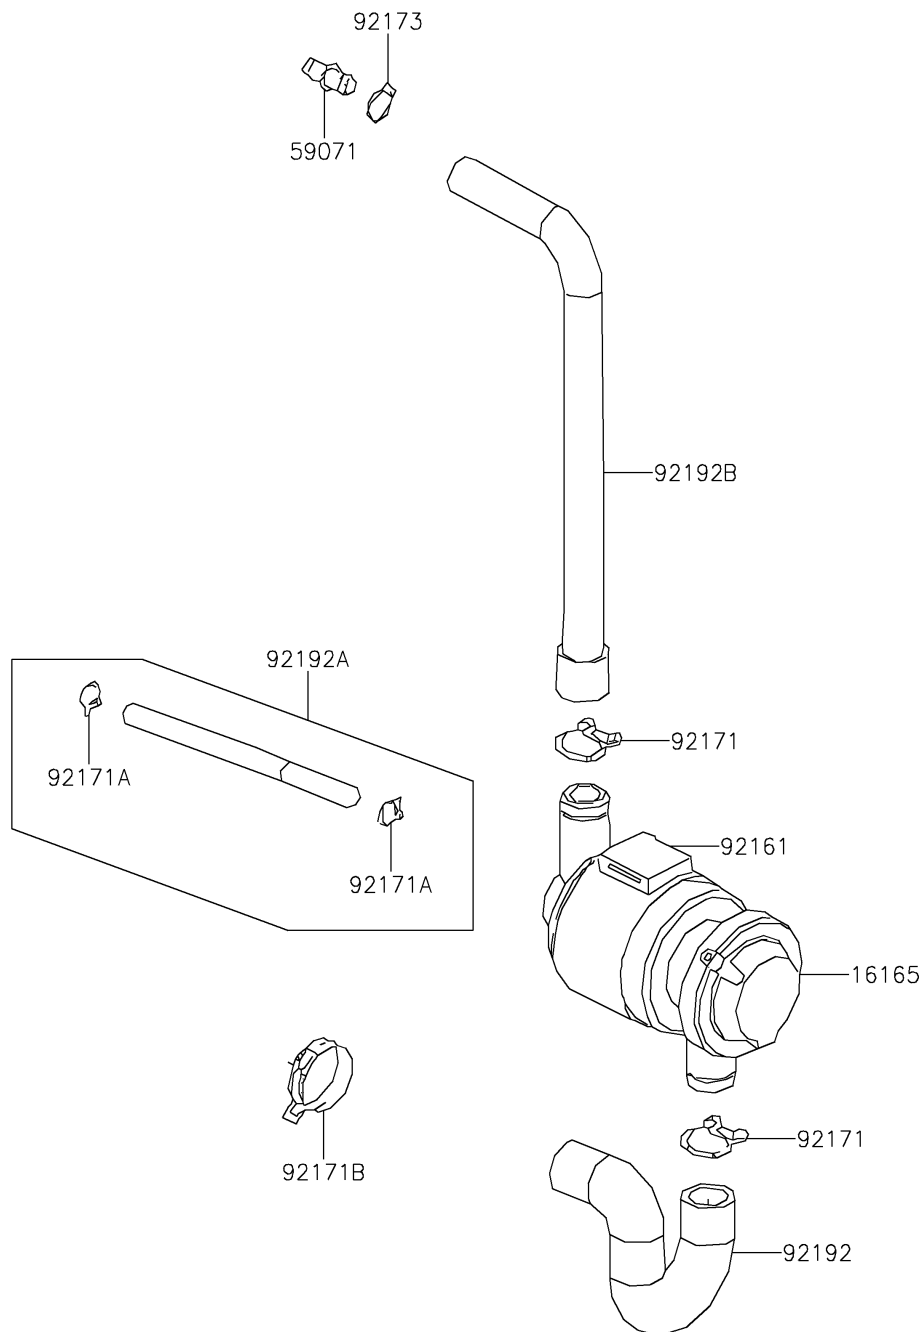

2021 BRUTE FORCE® 300

PARTS DIAGRAM

Second Air

E1132

2021 BRUTE FORCE® 300

PARTS LIST

Second Air

ITEM NAME

PART NUMBER

QUANTITY
