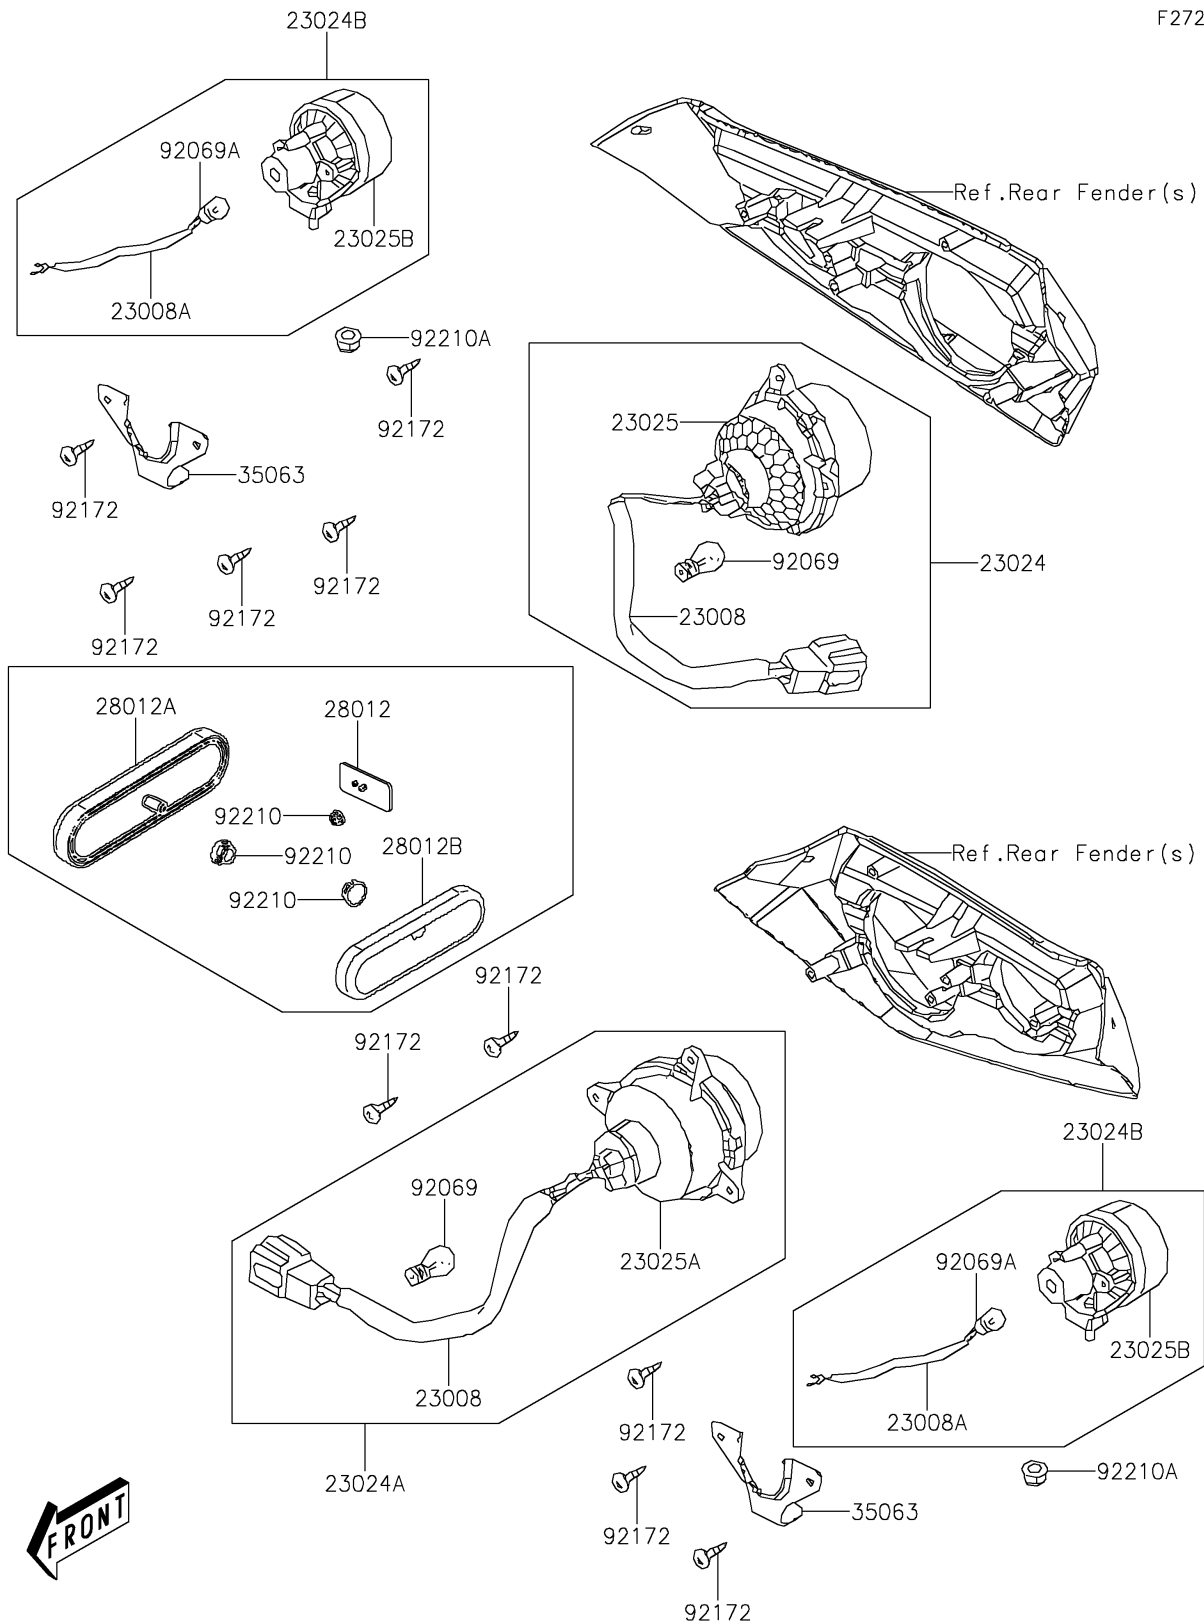

2020 BRUTE FORCE® 300

PARTS DIAGRAM

Taillight(s)

F2720

2020 BRUTE FORCE® 300

PARTS LIST

Taillight(s)

ITEM NAME

PART NUMBER

QUANTITY
