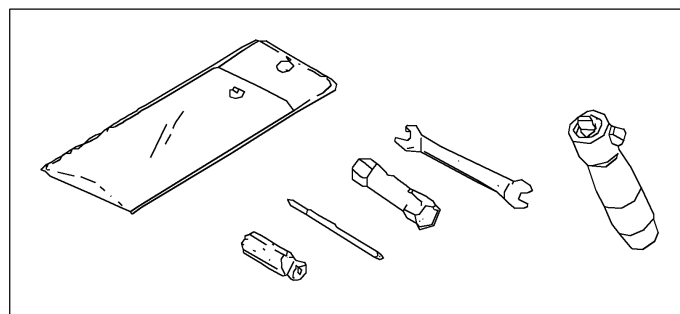

2020 BRUTE FORCE® 300

PARTS DIAGRAM

Seat

F2510

2020 BRUTE FORCE® 300

PARTS LIST

Seat

ITEM NAME

PART NUMBER

QUANTITY
