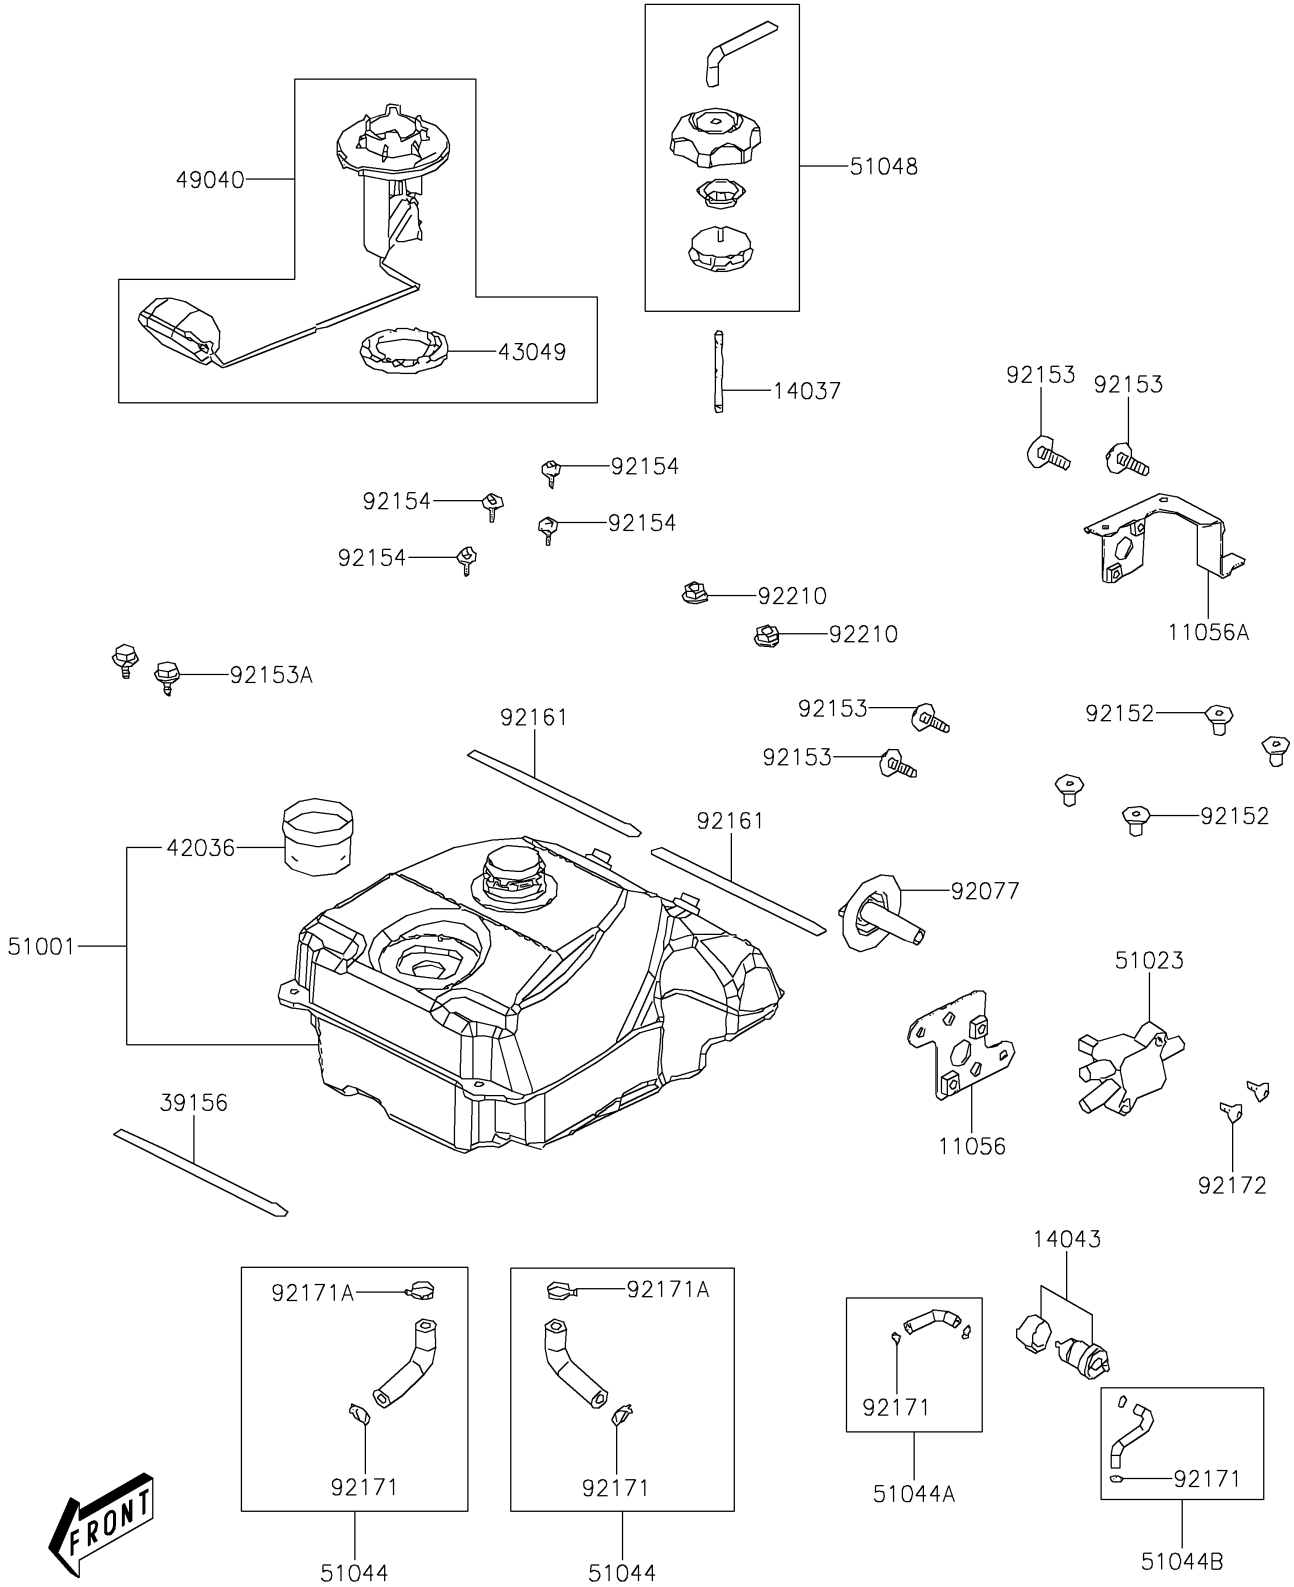

2020 BRUTE FORCE® 300

PARTS DIAGRAM

Fuel Tank

F2410

2020 BRUTE FORCE® 300

PARTS LIST

Fuel Tank

ITEM NAME

PART NUMBER

QUANTITY
