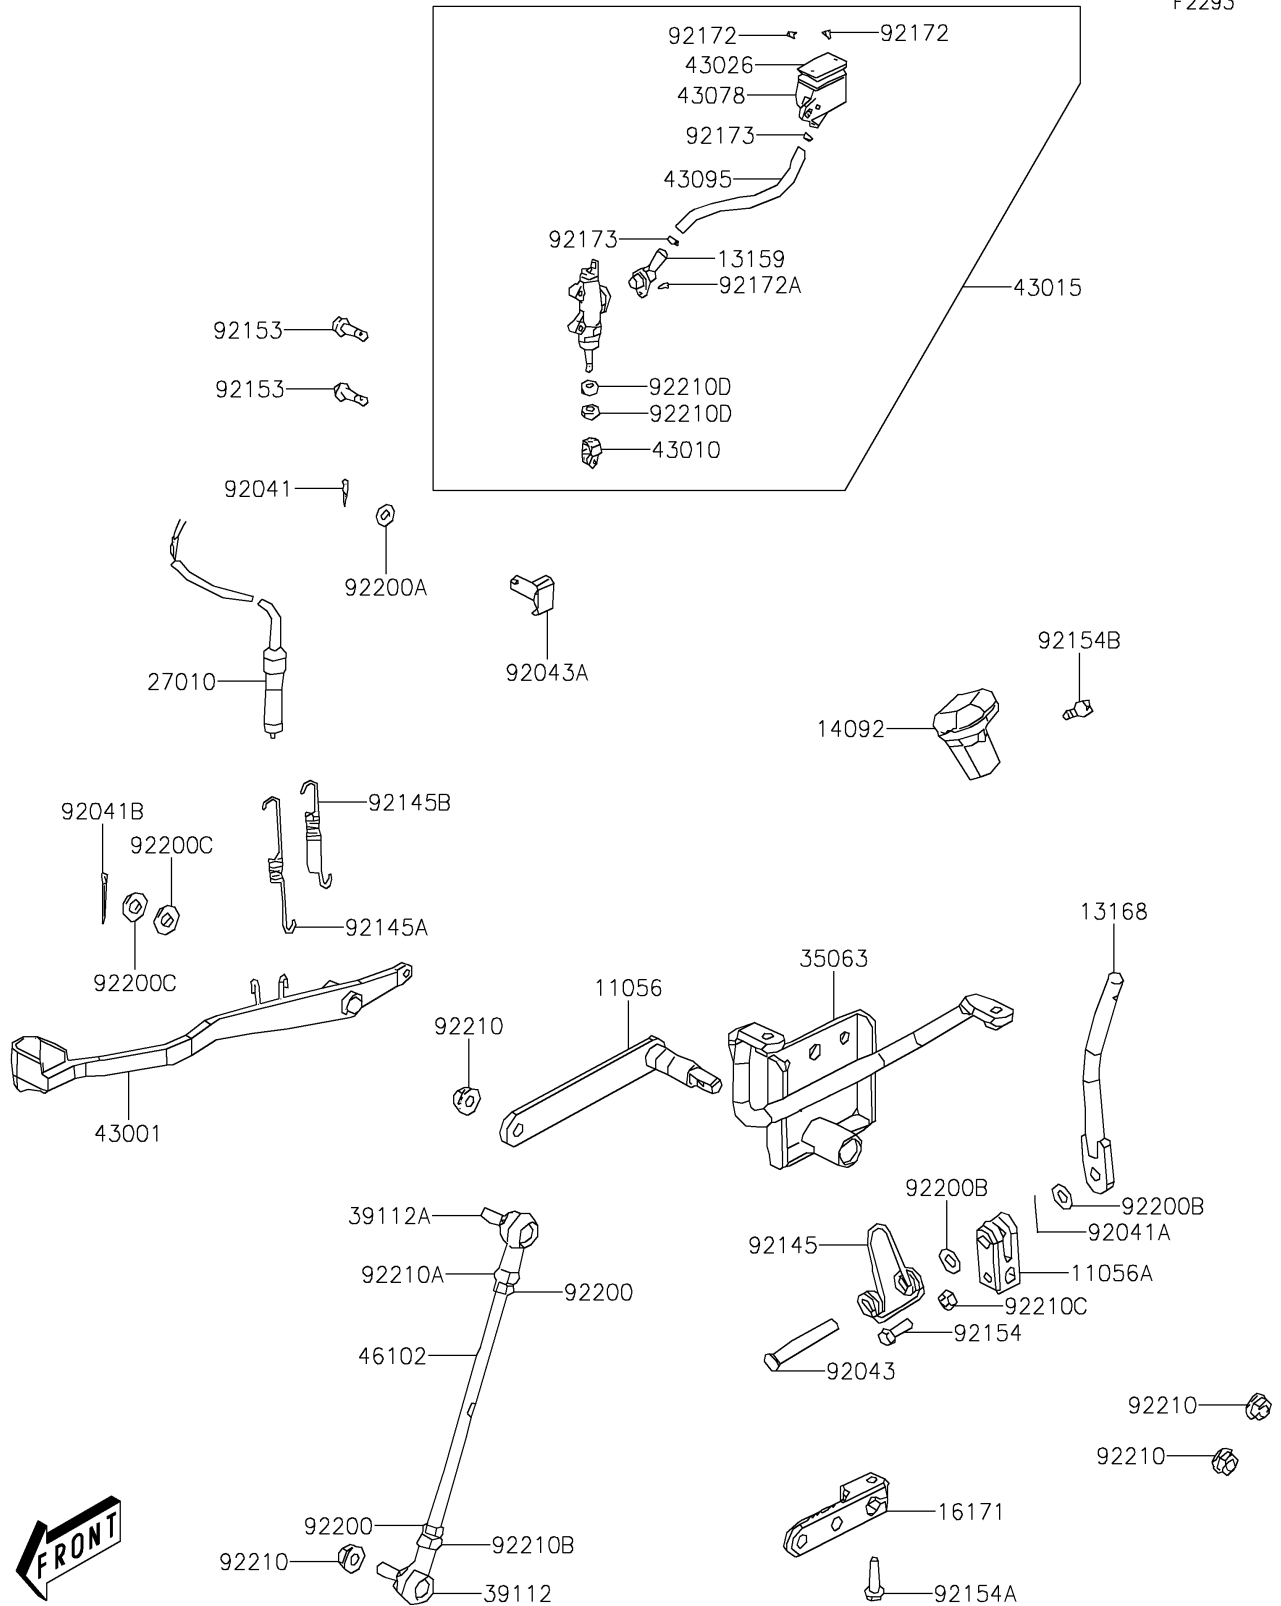

## PARTS DIAGRAM

### Rear Master Cylinder

F2293

## PARTS LIST

### Rear Master Cylinder

**ITEM NAME**

**PART NUMBER**

**QUANTITY**

---