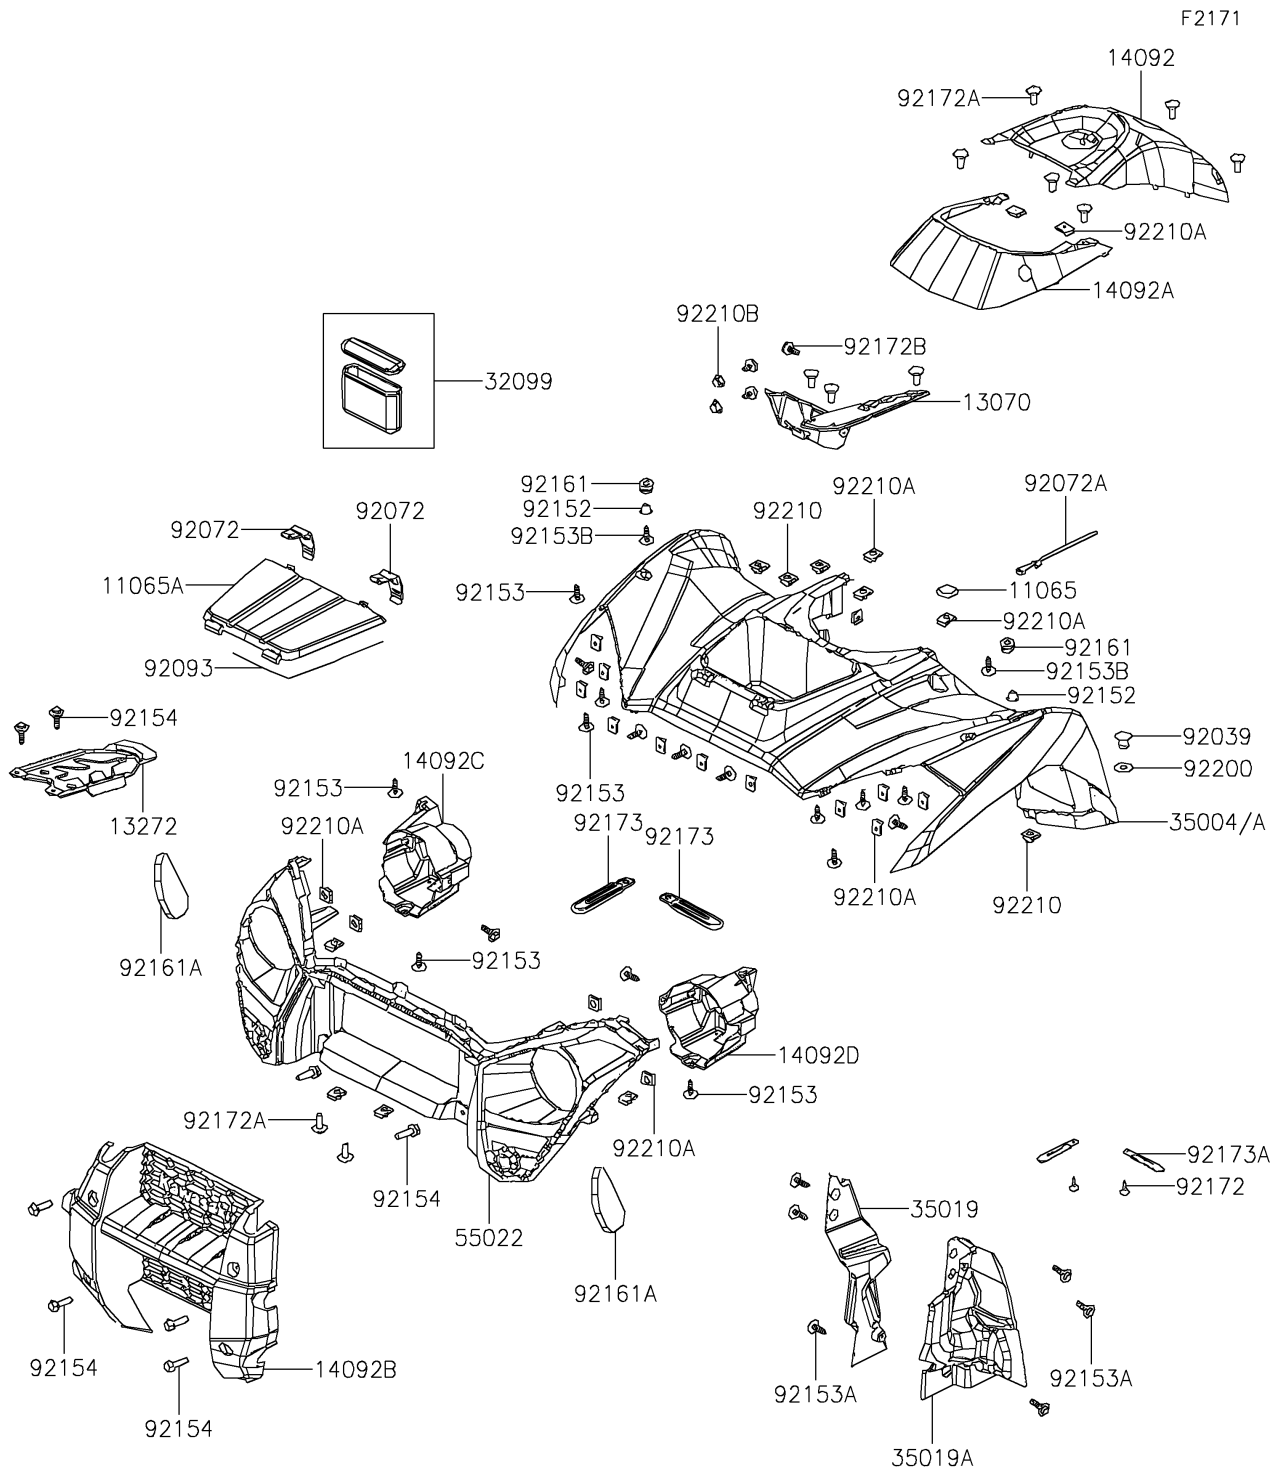

2020 BRUTE FORCE® 300

PARTS DIAGRAM

Front Fender(s)

2020 BRUTE FORCE® 300

PARTS LIST

Front Fender(s)

ITEM NAME	PART NUMBER	QUANTITY
CAP,TOOL BOX (Ref # 11065)	11065-Y009	1
CAP,STORAGE BOX,S.BLACK (Ref # 11065A)	11065-Y010-933	1
GUIDE,COVER SHIFT LEVER,BLACK (Ref # 13070)	13070-Y003-933	1
PLATE,S.BLACK (Ref # 13272)	13272-Y010-933	1
COVER,S.BLACK (Ref # 14092)	14092-Y008-933	1
COVER,FRONT FENDER,S.BLACK (Ref # 14092A)	14092-Y009-933	1
COVER,FRONT BUMPER,S.BLACK (Ref # 14092B)	14092-Y010-933	1
COVER,RIGHT HEAD LAMP,S.BLACK (Ref # 14092C)	14092-Y011-933	1
COVER,LEFT HEAD LAMP,S.BLACK (Ref # 14092D)	14092-Y012-933	1
CASE,OWNERS MANUAL (Ref # 32099)	32099-Y006	1
FENDER-FRONT,S.BLACK (Ref # 35004)	35004-Y002-933	1
FENDER-FRONT,F.RED (Ref # 35004A)	35004-Y002-947	1
FLAP,RH,S.BLACK (Ref # 35019)	35019-Y001-933	1
FLAP,LH,S.BLACK (Ref # 35019A)	35019-Y002-933	1
COVER-HEAD LAMP,S.BLACK (Ref # 55022)	55022-Y001-933	1
RIVET,3.2X9.8 (Ref # 92039)	92039-Y001	6
BAND,CAP STORAGE BOX (Ref # 92072)	92072-Y006	2
BAND (Ref # 92072A)	92072-Y007	1
SEAL (Ref # 92093)	92093-Y012	1
COLLAR (Ref # 92152)	92152-Y018	2
BOLT,5X16 (Ref # 92153)	92153-Y013	17
BOLT,6X16 (Ref # 92153A)	92153-Y018	6
BOLT,6X20 (Ref # 92153B)	92153-Y019	2
BOLT,FLANGE,6MM (Ref # 92154)	92154-Y023	8
DAMPER (Ref # 92161)	92161-Y011	2
DAMPER,FRONT BUMPER COVER (Ref # 92161A)	92161-Y020	2
SCREW,4X12 (Ref # 92172)	92172-Y019	2
SCREW,5X16 (Ref # 92172A)	92172-Y039	8
SCREW,6X20 (Ref # 92172B)	92172-Y041	6

2020 BRUTE FORCE® 300

PARTS LIST

Front Fender(s)

ITEM NAME	PART NUMBER	QUANTITY
CLAMP (Ref # 92173)	92173-Y004	2
CLAMP,2X70 (Ref # 92173A)	92173-Y011	2
WASHER,3MM (Ref # 92200)	92200-Y017	6
NUT,6MM (Ref # 92210)	92210-Y011	4
NUT,5MM (Ref # 92210A)	92210-Y016	25
NUT (Ref # 92210B)	92210-Y031	2