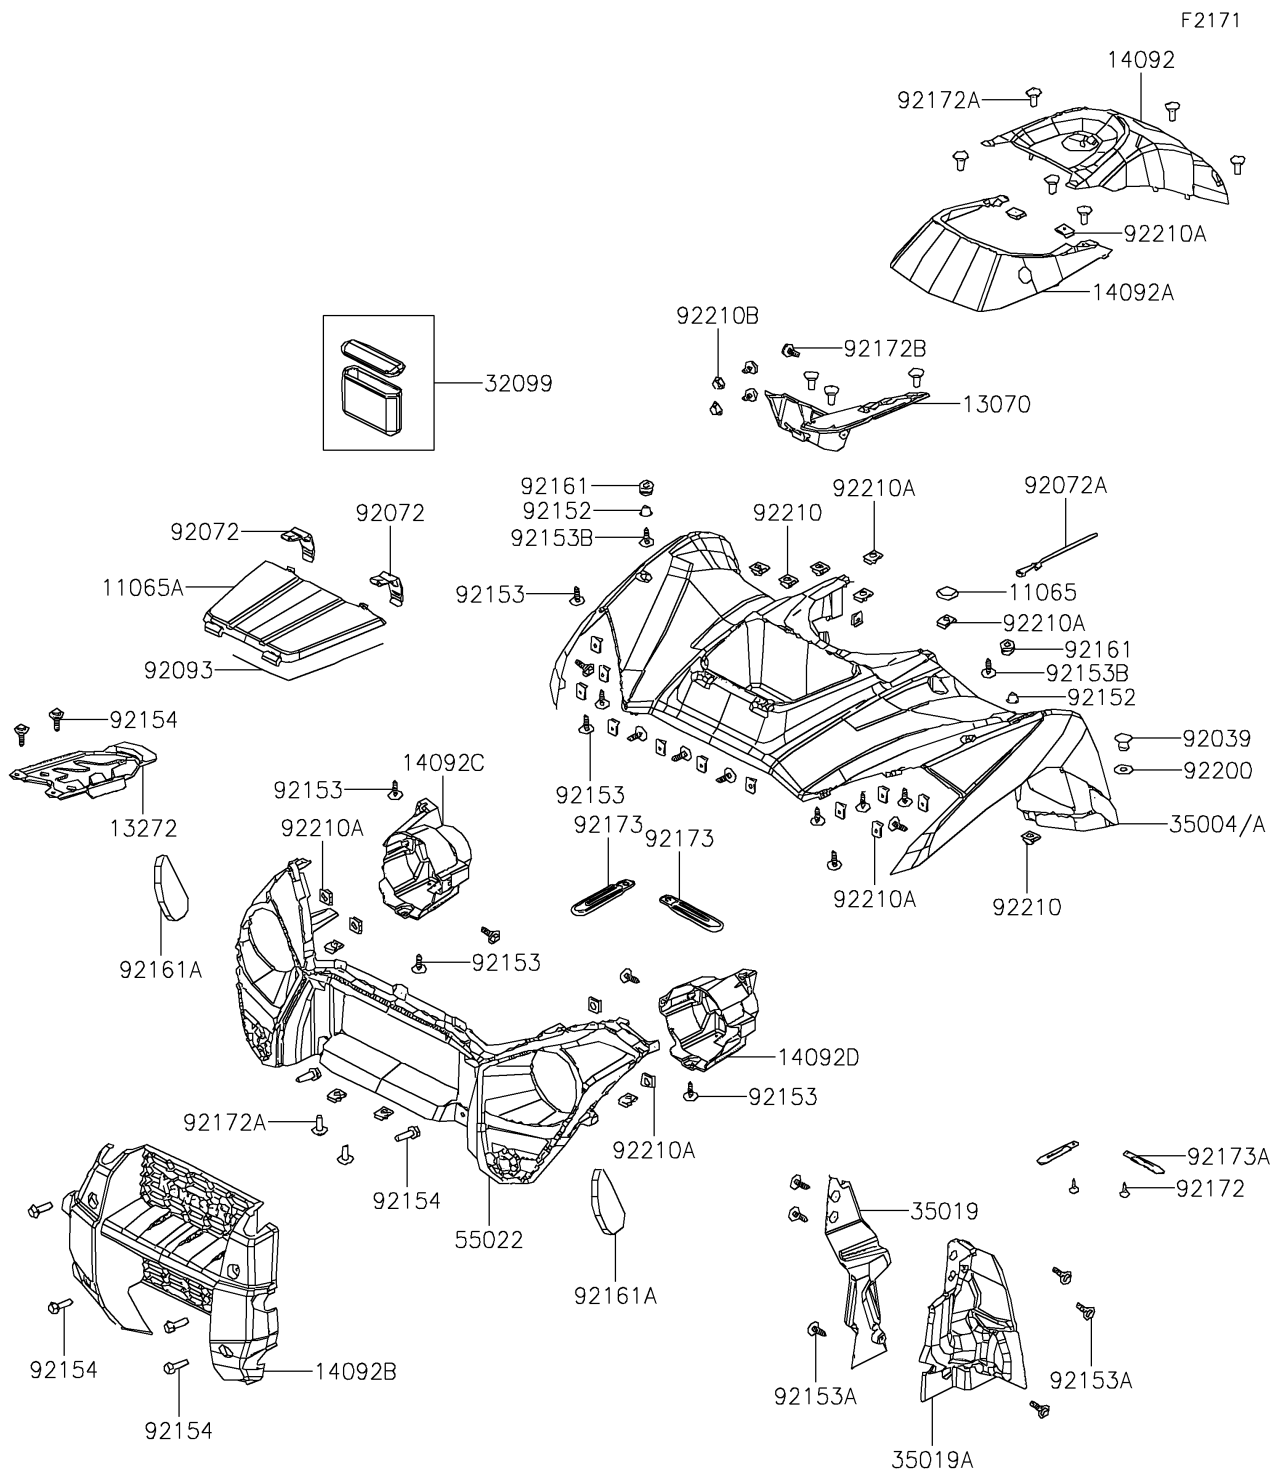

2020 BRUTE FORCE® 300

PARTS DIAGRAM

Front Fender(s)

2020 BRUTE FORCE® 300

PARTS LIST

Front Fender(s)

ITEM NAME	PART NUMBER	QUANTITY
CAP,TOOL BOX (Ref # 11065)	11065-Y009	1
CAP,STORAGE BOX,S.BLACK (Ref # 11065A)	11065-Y010-933	1
GUIDE,COVER SHIFT LEVER,BLACK (Ref # 13070)	13070-Y003-933	1
PLATE,S.BLACK (Ref # 13272)	13272-Y010-933	1
COVER,S.BLACK (Ref # 14092)	14092-Y008-933	1
COVER,FRONT FENDER,S.BLACK (Ref # 14092A)	14092-Y009-933	1
COVER,FRONT BUMPER,S.BLACK (Ref # 14092B)	14092-Y010-933	1
COVER,RIGHT HEAD LAMP,S.BLACK (Ref # 14092C)	14092-Y011-933	1
COVER,LEFT HEAD LAMP,S.BLACK (Ref # 14092D)	14092-Y012-933	1
CASE,OWNERS MANUAL (Ref # 32099)	32099-Y006	1
FENDER-FRONT,S.BLACK (Ref # 35004)	35004-Y002-933	1
FENDER-FRONT,F.RED (Ref # 35004A)	35004-Y002-947	1
FLAP,RH,S.BLACK (Ref # 35019)	35019-Y001-933	1
FLAP,LH,S.BLACK (Ref # 35019A)	35019-Y002-933	1
COVER-HEAD LAMP,S.BLACK (Ref # 55022)	55022-Y001-933	1
RIVET,3.2X9.8 (Ref # 92039)	92039-Y001	6
BAND,CAP STORAGE BOX (Ref # 92072)	92072-Y006	2
BAND (Ref # 92072A)	92072-Y007	1
SEAL (Ref # 92093)	92093-Y012	1
COLLAR (Ref # 92152)	92152-Y018	2
BOLT,5X16 (Ref # 92153)	92153-Y013	17
BOLT,6X16 (Ref # 92153A)	92153-Y018	6
BOLT,6X20 (Ref # 92153B)	92153-Y019	2
BOLT,FLANGE,6MM (Ref # 92154)	92154-Y023	8
DAMPER (Ref # 92161)	92161-Y011	2
DAMPER,FRONT BUMPER COVER (Ref # 92161A)	92161-Y020	2
SCREW,4X12 (Ref # 92172)	92172-Y019	2
SCREW,5X16 (Ref # 92172A)	92172-Y039	8
SCREW,6X20 (Ref # 92172B)	92172-Y041	6

2020 BRUTE FORCE® 300

PARTS LIST

Front Fender(s)

ITEM NAME	PART NUMBER	QUANTITY
CLAMP (Ref # 92173)	92173-Y004	2
CLAMP,2X70 (Ref # 92173A)	92173-Y011	2
WASHER,3MM (Ref # 92200)	92200-Y017	6
NUT,6MM (Ref # 92210)	92210-Y011	4
NUT,5MM (Ref # 92210A)	92210-Y016	25
NUT (Ref # 92210B)	92210-Y031	2