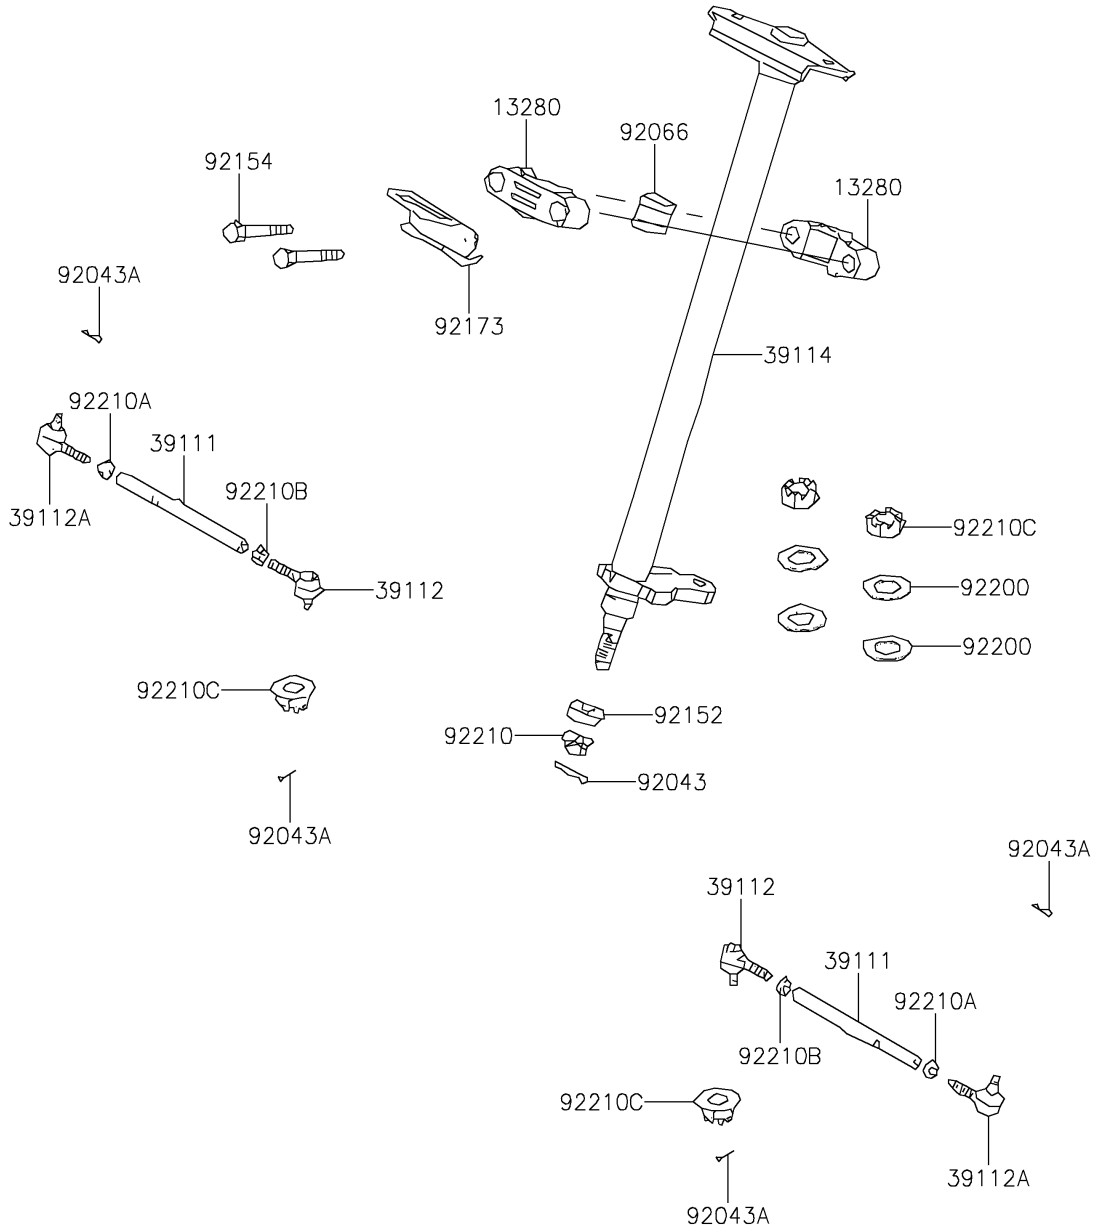

2020 BRUTE FORCE® 300

PARTS DIAGRAM

Steering Shaft

F2121

2020 BRUTE FORCE® 300

PARTS LIST

Steering Shaft

ITEM NAME

PART NUMBER

QUANTITY
