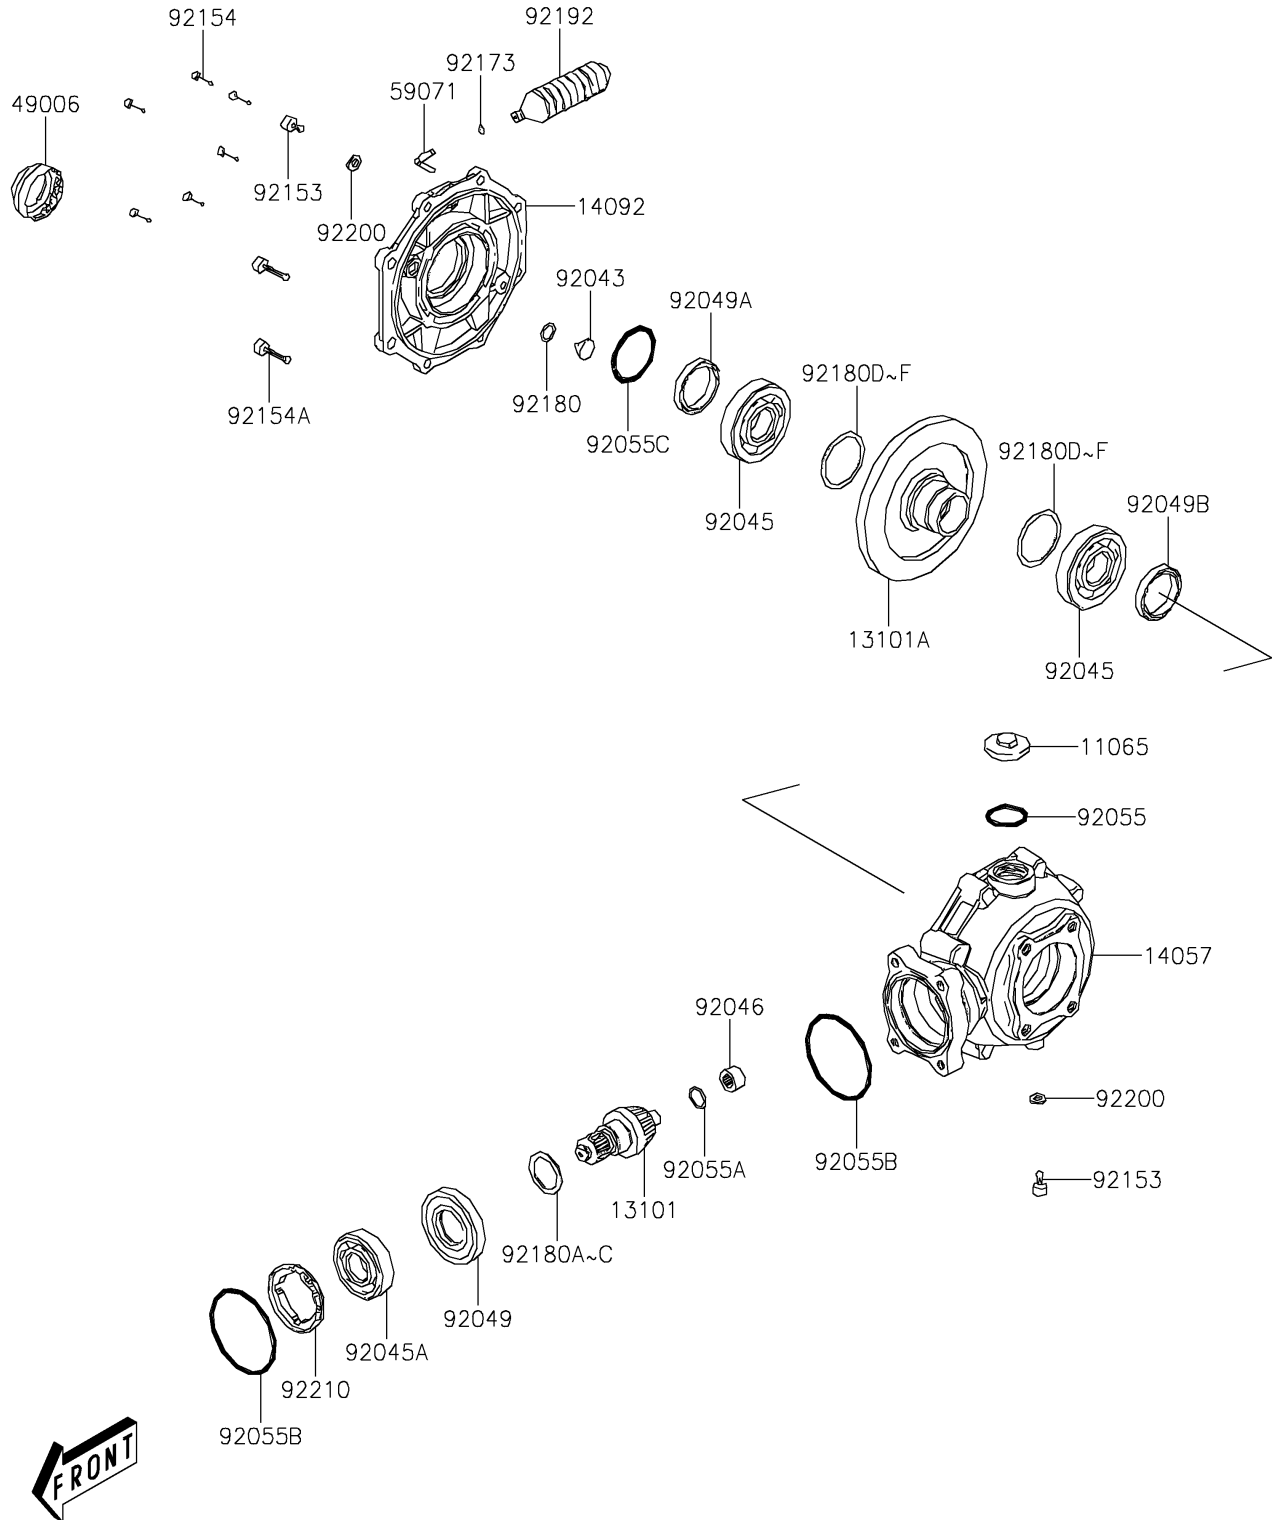

2020 BRUTE FORCE® 300

PARTS DIAGRAM

Drive Shaft/Final Gear

E3132

2020 BRUTE FORCE[®] 300

PARTS LIST

Drive Shaft/Final Gear

ITEM NAME

PART NUMBER

QUANTITY
