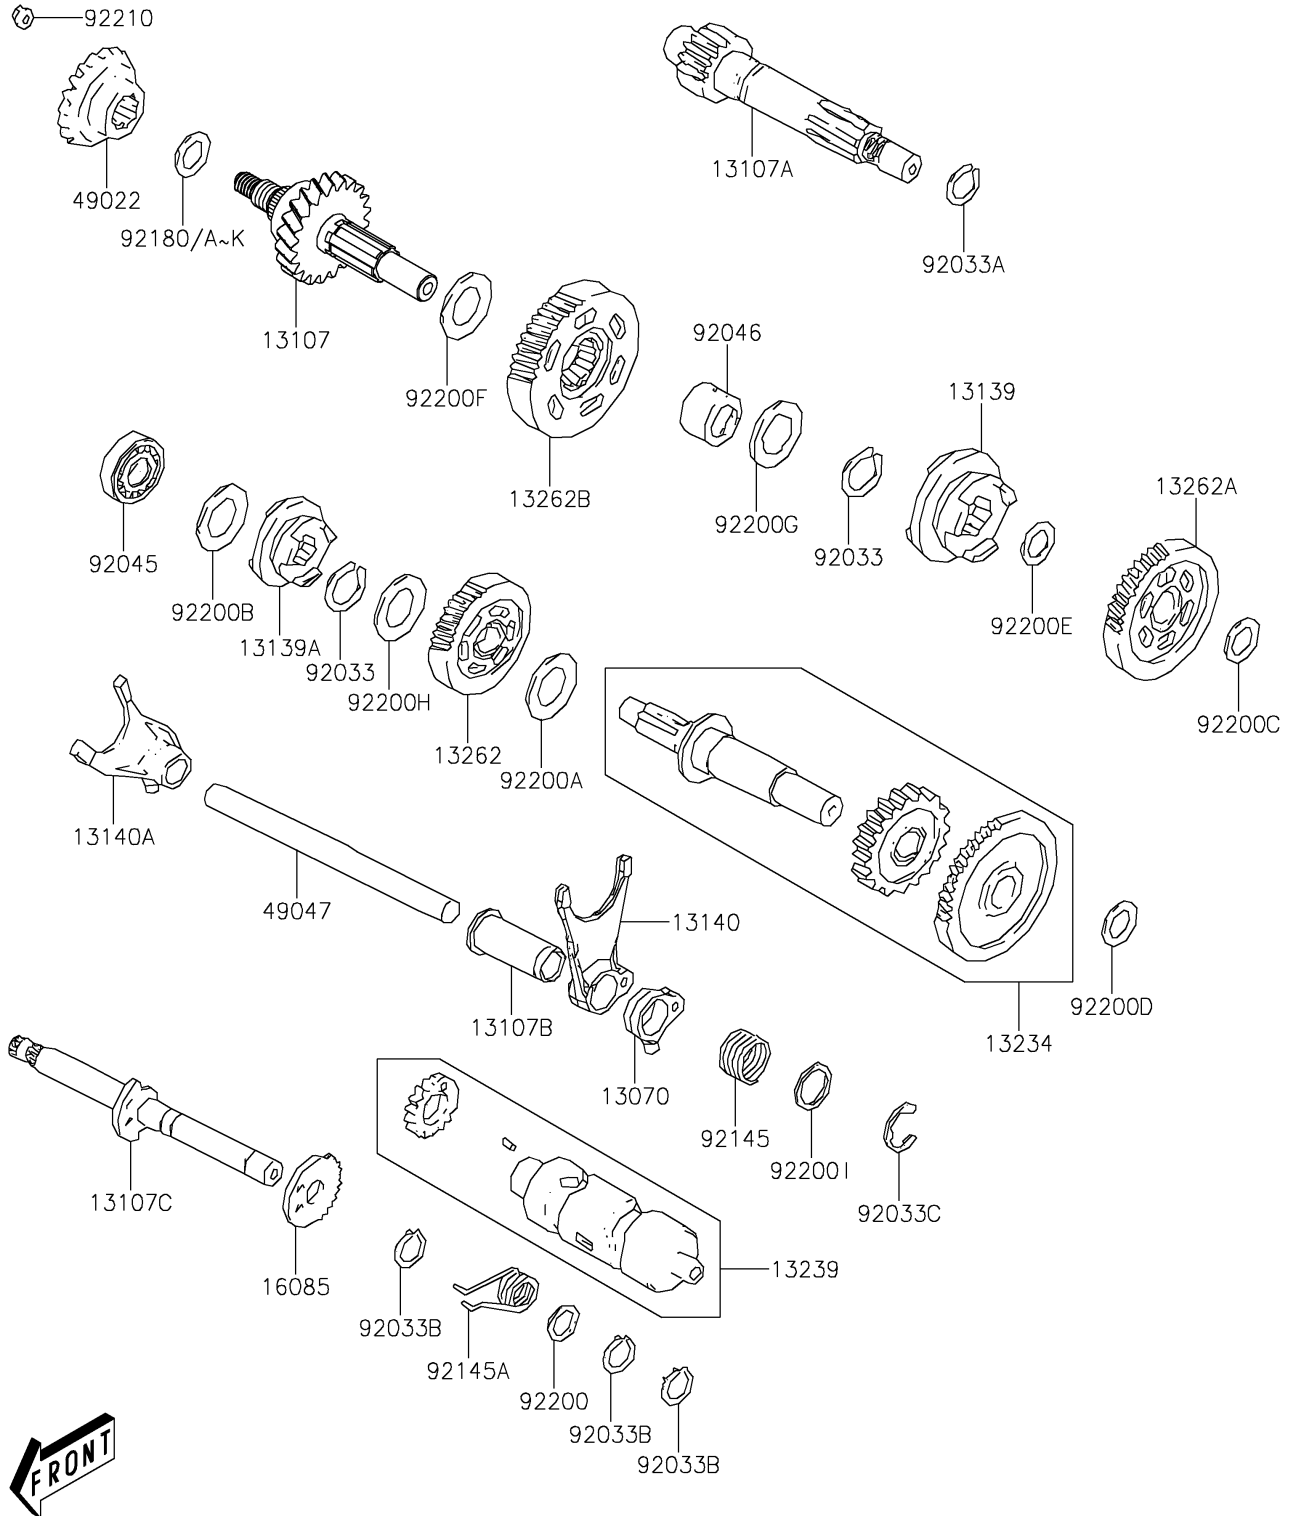

2020 BRUTE FORCE® 300

PARTS DIAGRAM

Transmission

E1361

2020 BRUTE FORCE® 300

PARTS LIST

Transmission

ITEM NAME

PART NUMBER

QUANTITY
