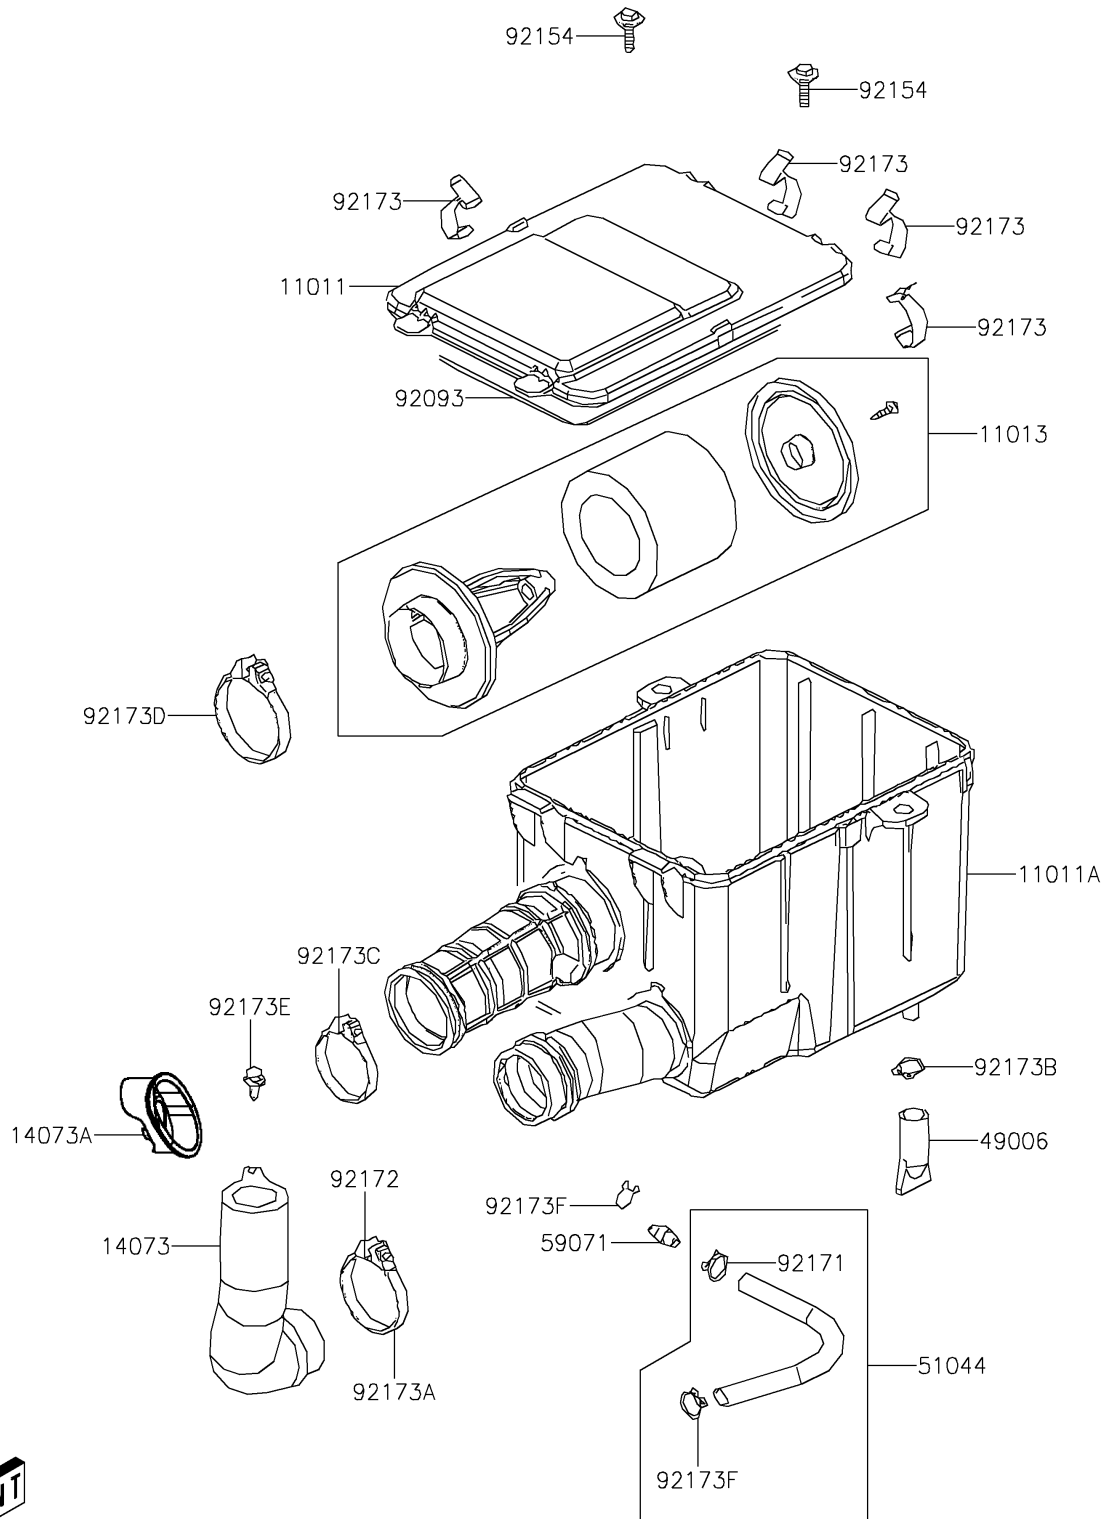

2020 BRUTE FORCE® 300

PARTS DIAGRAM

Air Cleaner

E1130

2020 BRUTE FORCE® 300

PARTS LIST

Air Cleaner

ITEM NAME

PART NUMBER

QUANTITY
