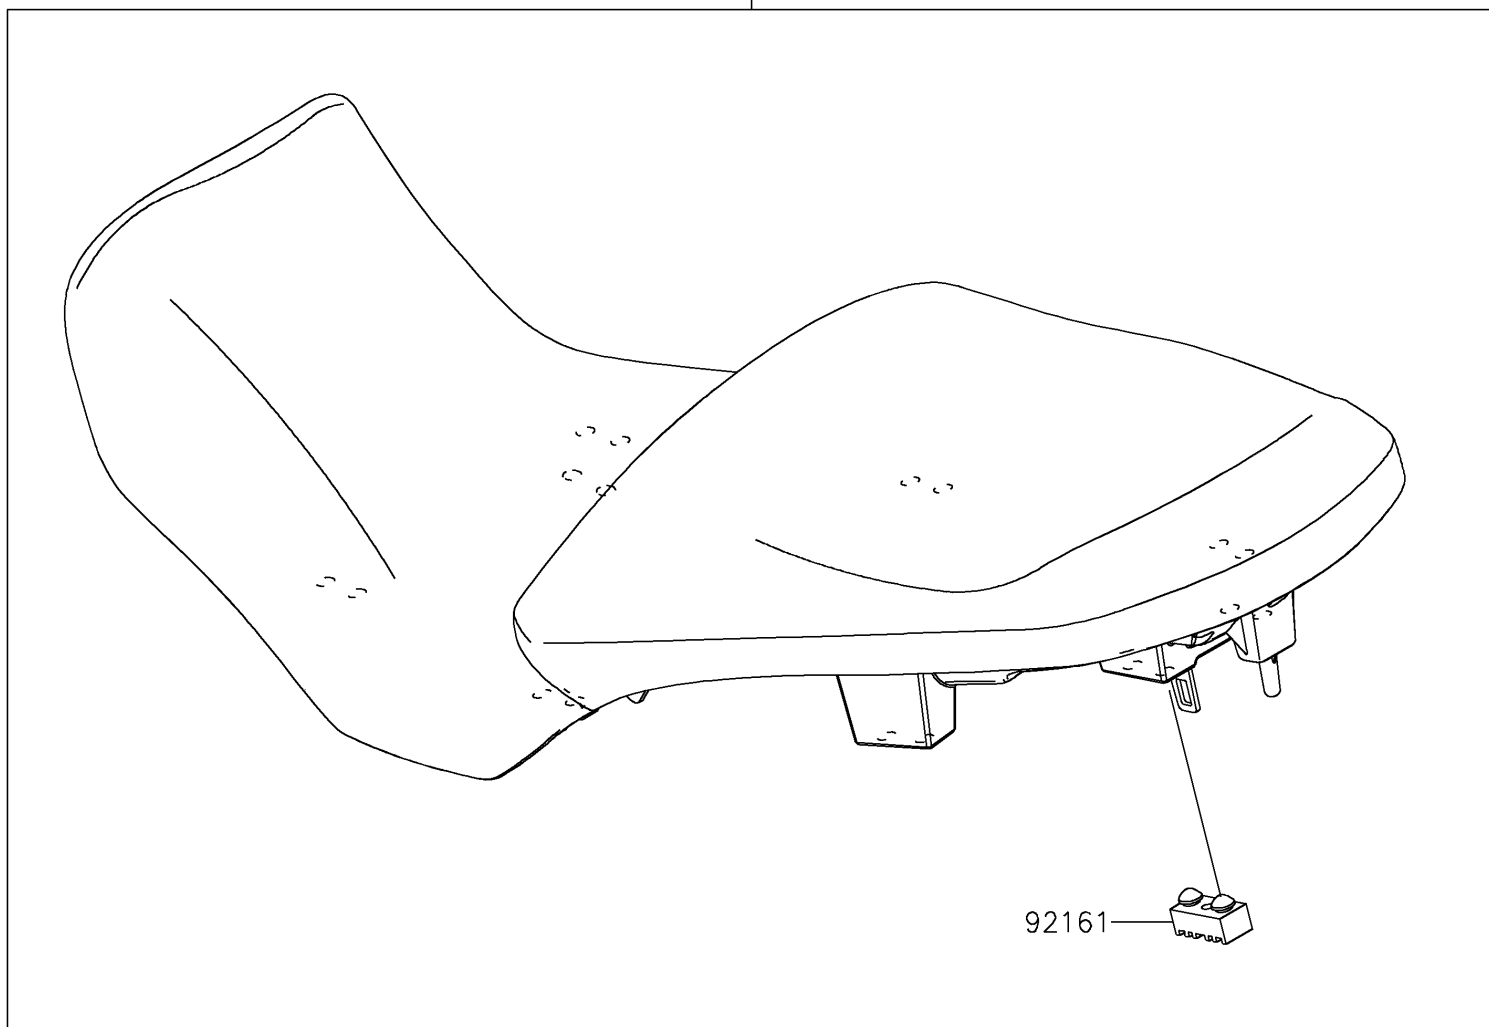

2019 VERSYS® 1000 SE LT+

PARTS DIAGRAM

Accessory(Low Seat)

F2910C

99994

92161

2019 VERSYS® 1000 SE LT+

PARTS LIST

Accessory(Low Seat)

ITEM NAME

PART NUMBER

QUANTITY
