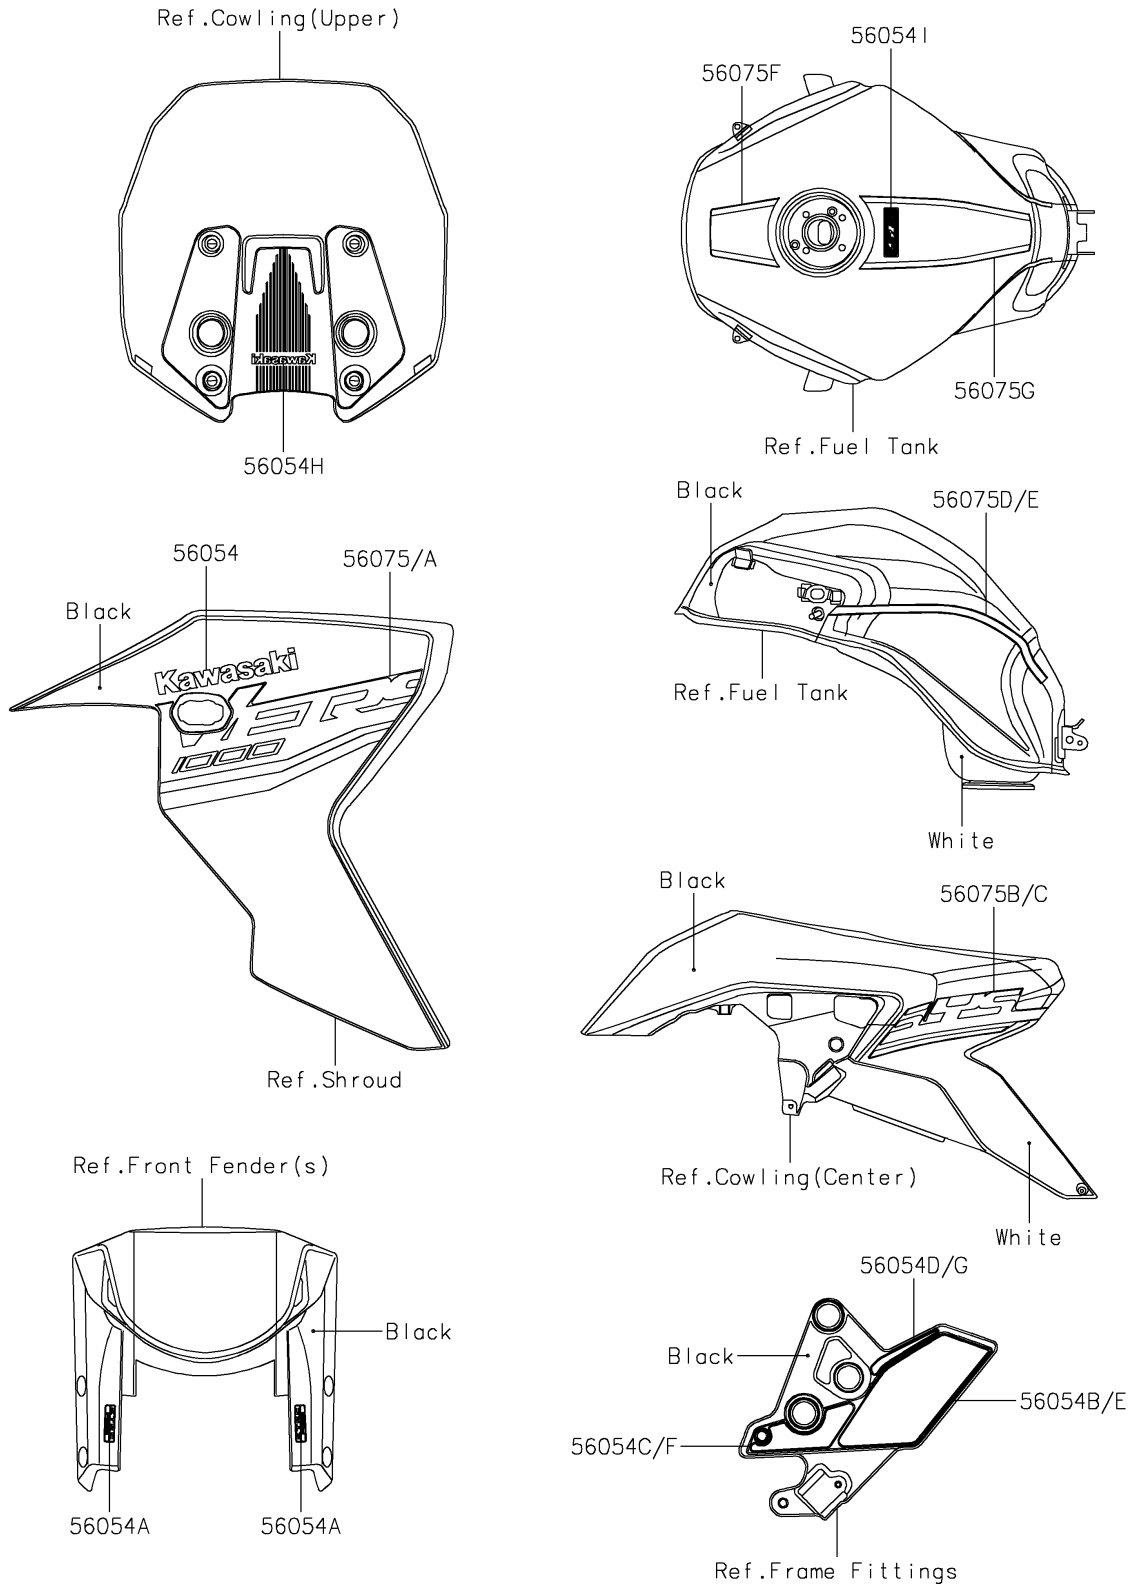

2019 VERSYS® 1000 SE LT+

PARTS DIAGRAM

Decals(Black/White)(DKF)

F2861

2019 VERSYS® 1000 SE LT+

PARTS LIST

Decals(Black/White)(DKF)

ITEM NAME

PART NUMBER

QUANTITY
